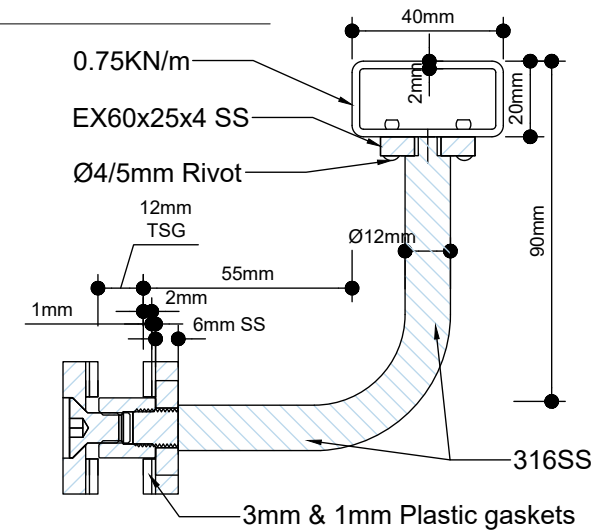

Plan 3737WH1

Handrail Detail

© 2016. The copyright of this document is the property of Glass Vice Limited and shall not be reproduced, copied, loaned or disposed of directly, or indirectly, nor used for any purpose other than that for which it is specifically furnished without prior consent.

All dimensions in millimetres

Glass Vice®
1500mm High Toughened Safety Glass Balustrade/Windbreak With Handrail

Date: September 2017
Scale: Scale 1:25
www.glassvice.com
Phone +64 9 414 6565
info@glassvice.com