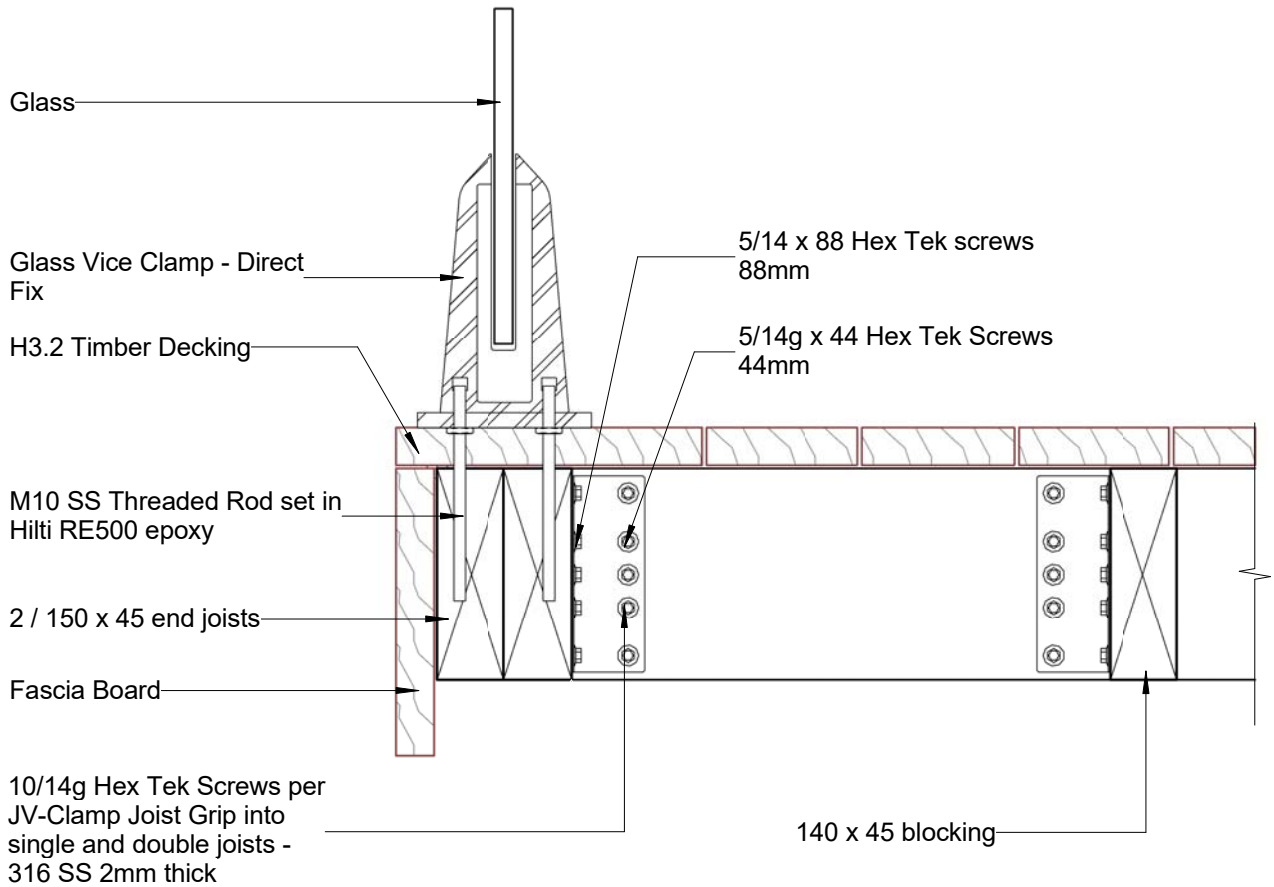

Glass Vice JV100-Clamp Joist Cantilever Deck - Framing 140mm

Bracket Top Fix Detail

Date: 3 Nov2017
Scale: 1 : 5

www.glassvice.com
Phone +64 9 414 6565
info@glassvice.com

Issue 7

Quick Code:

JV100-34