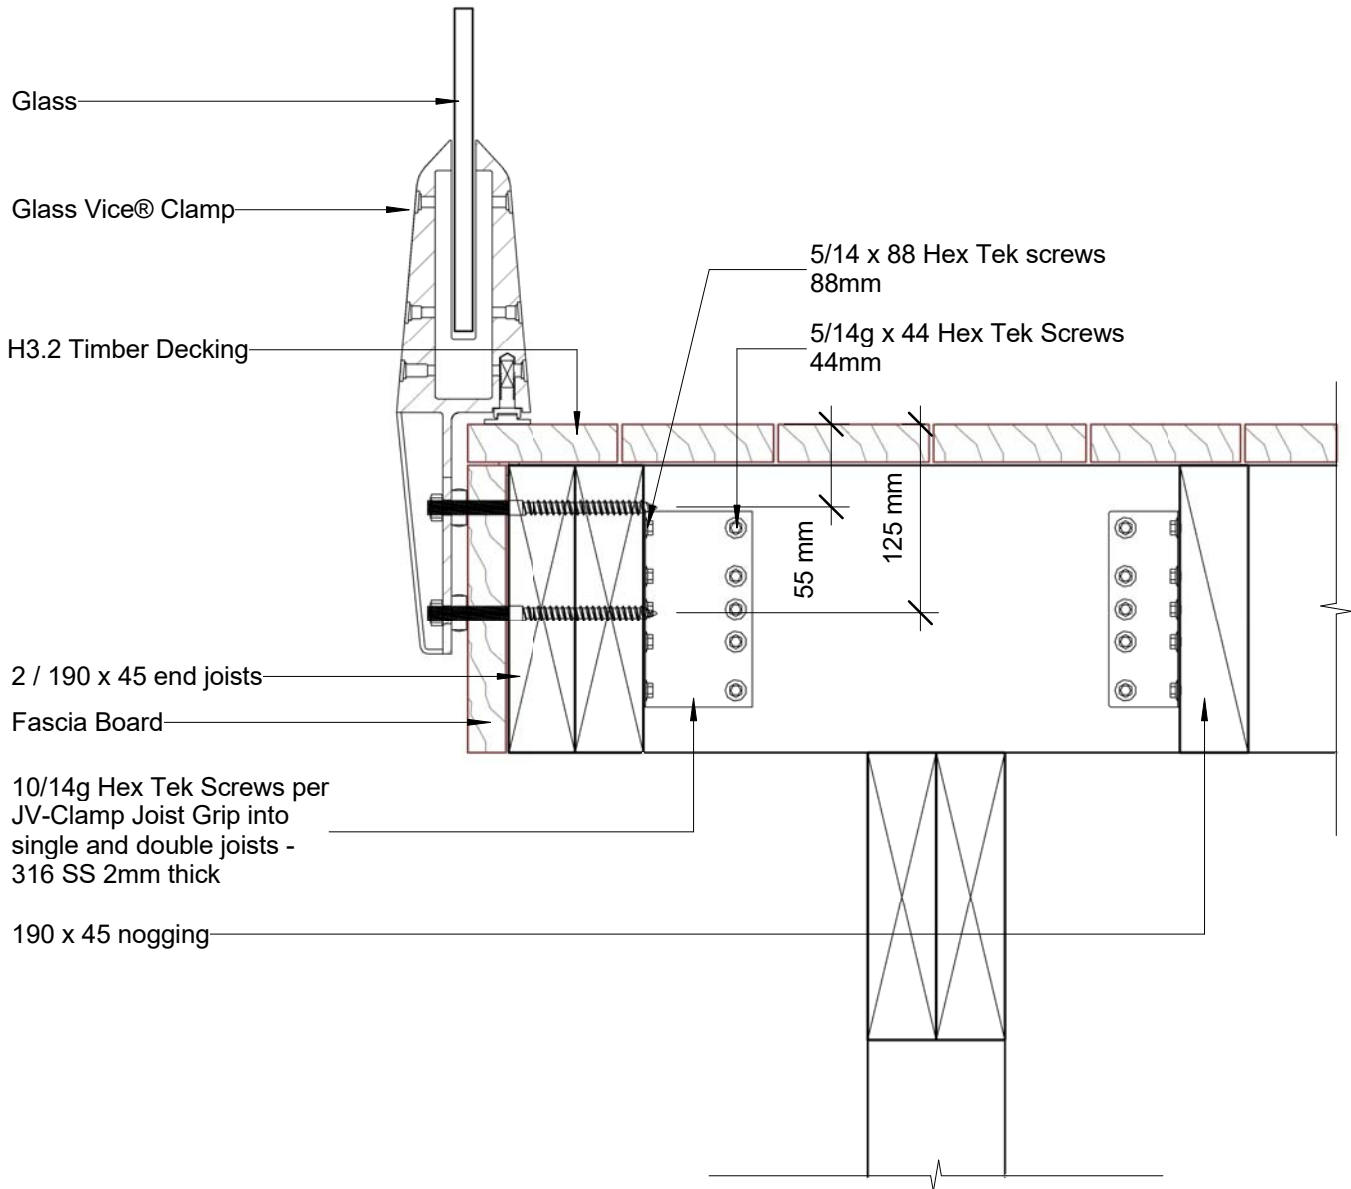

Glass Vice JV100-Clamp Joist

Cantilever Deck - Framing 190mm Side Fix Detail

Bracket Top Fix Detail 1

Date: 3 Nov2017
Scale: 1 : 5

Issue 7

Quick Code:

www.glassvice.com
Phone +64 9 414 6565
info@glassvice.com

JV100-12