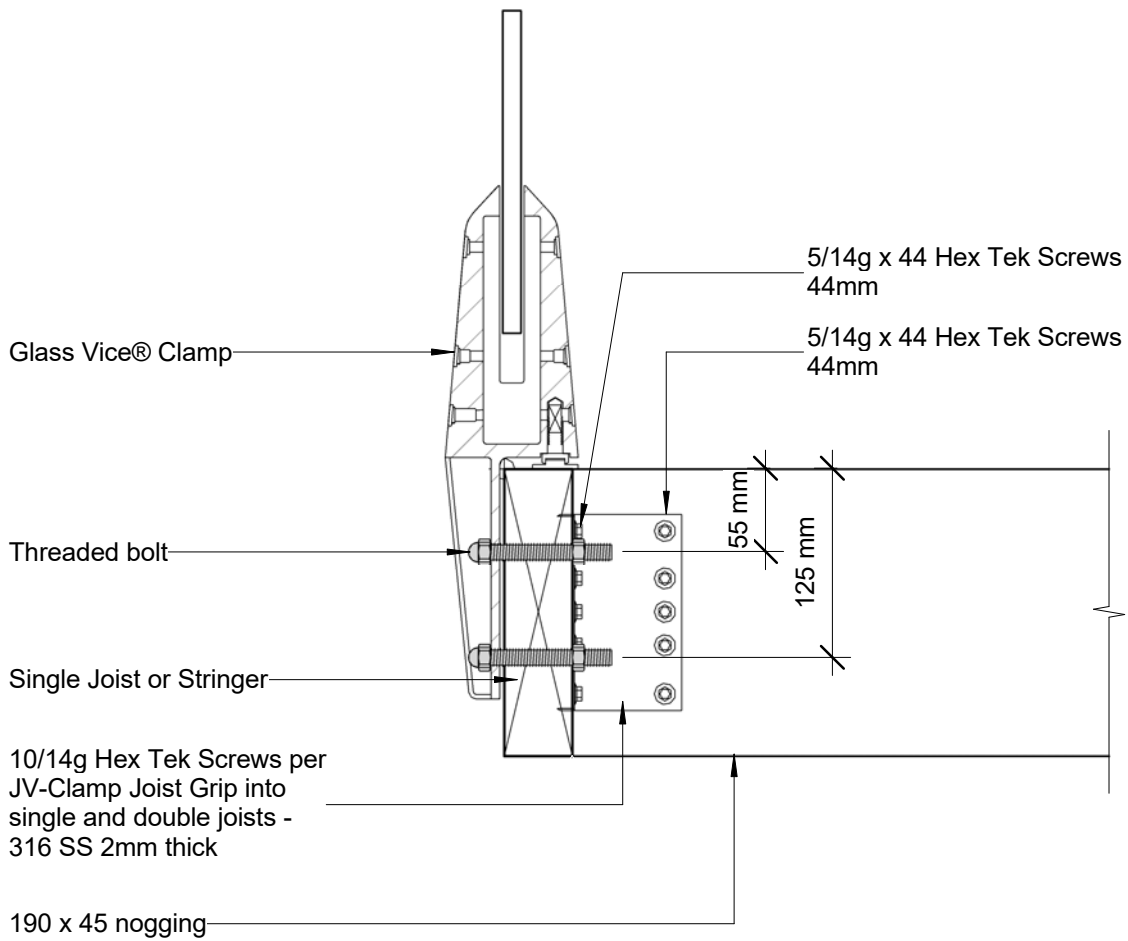

Context:
Engineering:-
File Name:-
Format: BIM
Product: Cantilever Deck - Framing 190mm Side Fix Detail
Sheet Size: A4 Port
Sheet Title: Glass Vice JV100-Clamp Joist
View Projection:-
View Type:-

© 2017. The copyright of this document is the property of Glass Vice Limited and shall not be reproduced, copied, loaned or disposed of directly, or indirectly, nor used for any purpose other than that for which it is specifically furnished without prior consent.

All dimensions in millimetres

Glass Vice JV100-Clamp Joist

Cantilever Deck - Framing 190mm Side Fix Detail

Bracket Top Fix Detail 2

Date: 3 Nov2017
Scale: 1 : 5

Issue 7

Quick Code:

www.glassvice.com
Phone +64 9 414 6565
info@glassvice.com

JV100-13