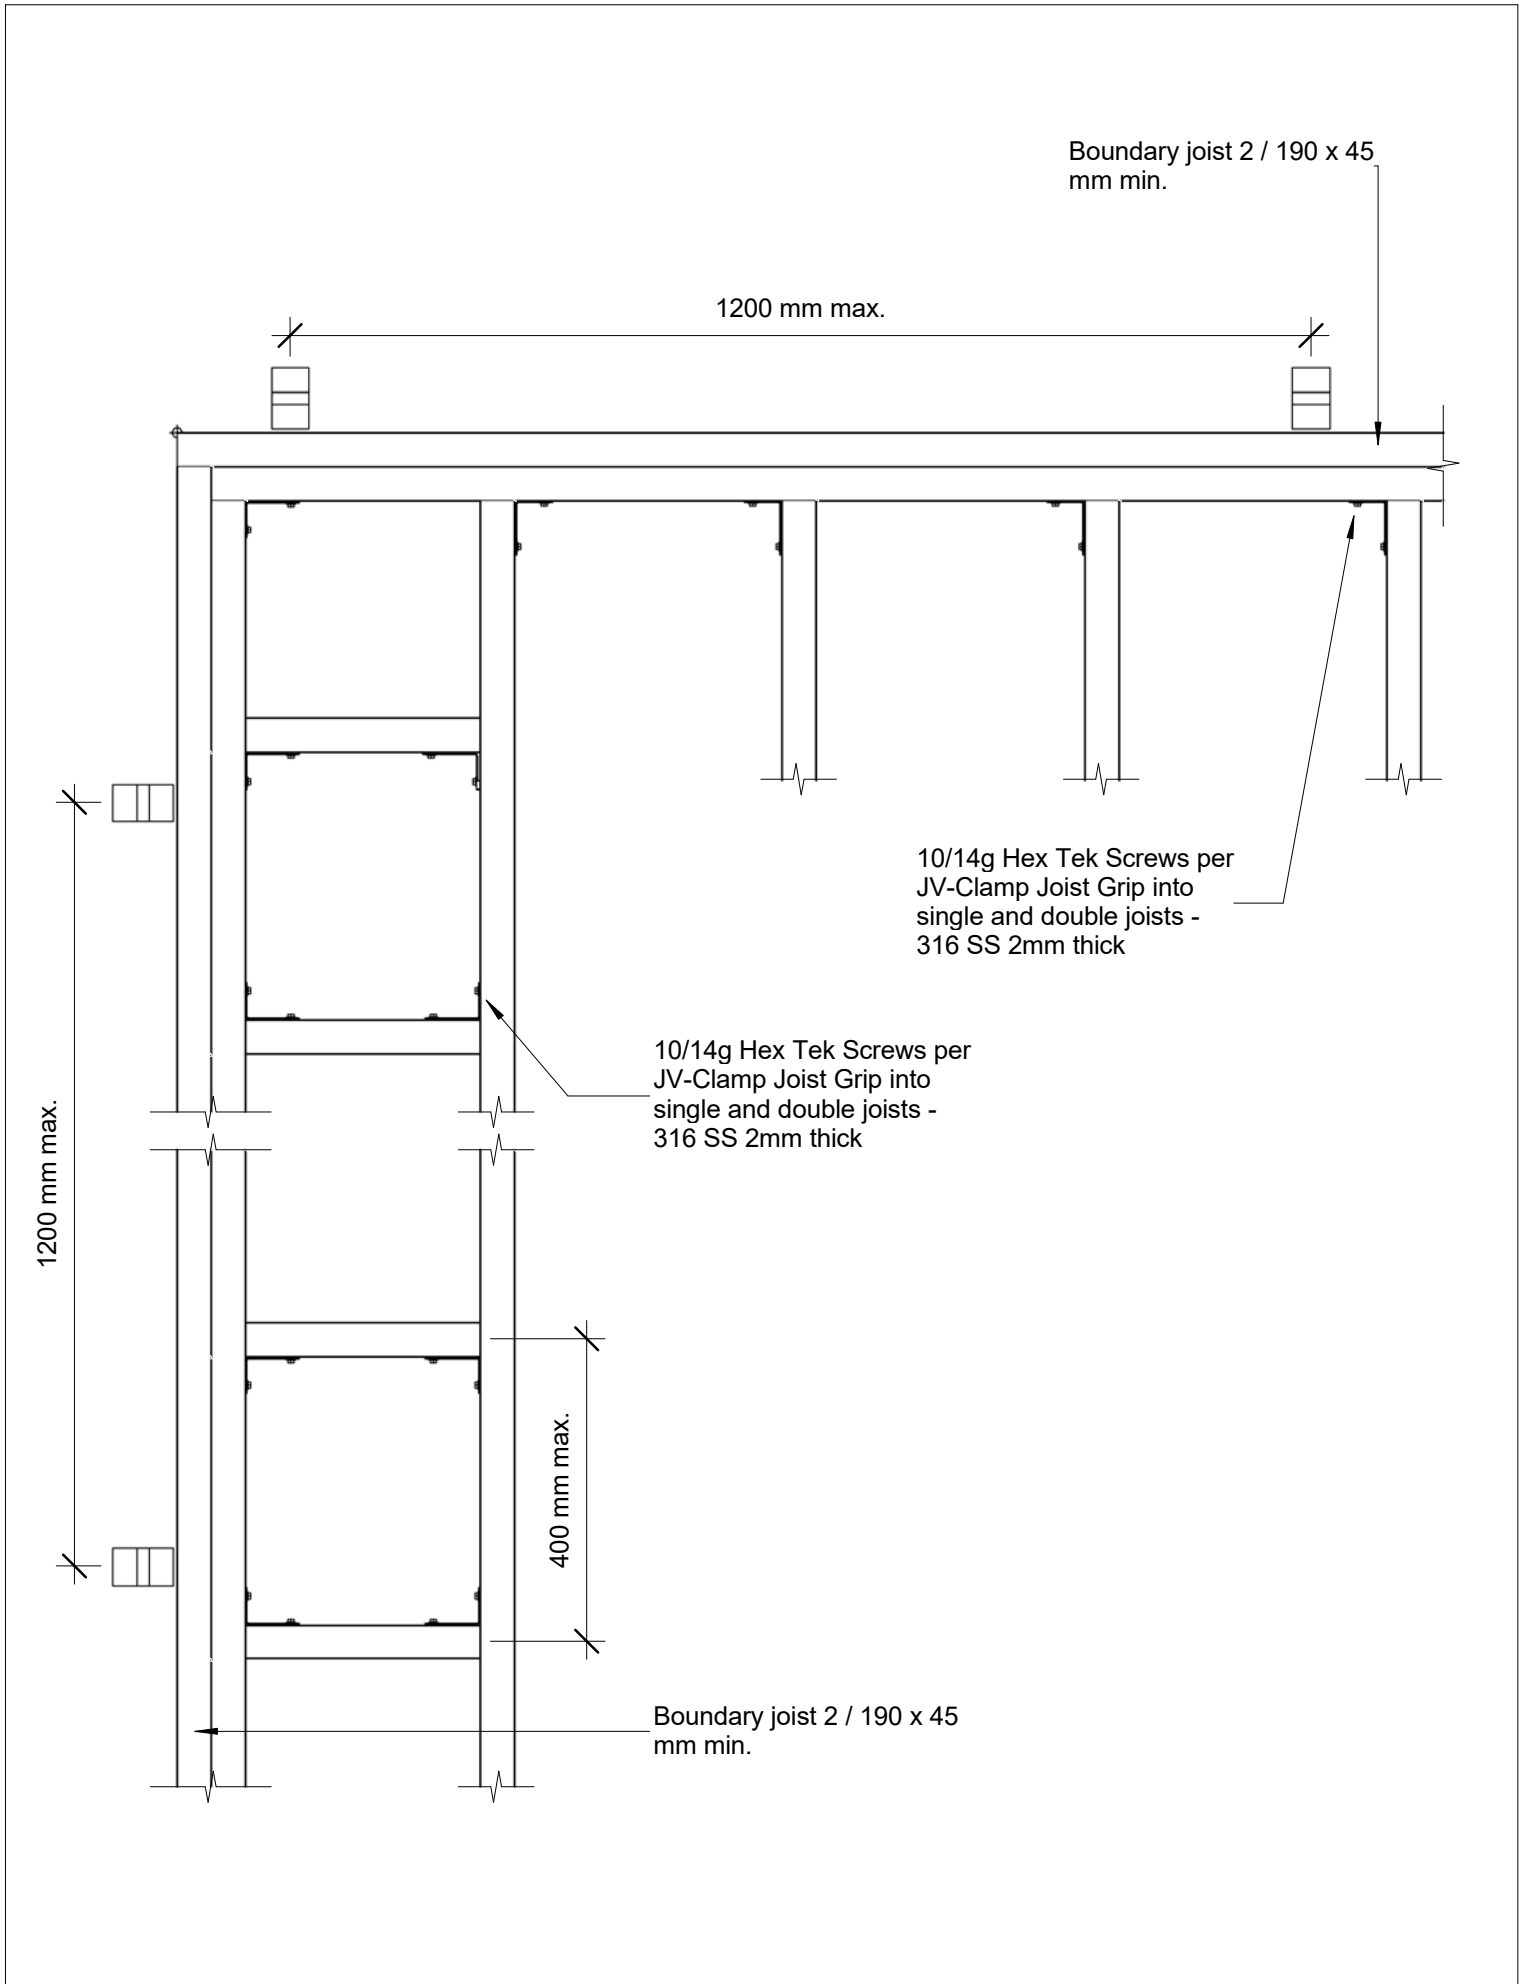

Glass Vice JV100-Clamp Joist Cantilever Deck - Framing 190mm

Bracket Face Fix. Plan View

Date: 3 Nov2017
Scale: 1 : 10

www.glassvice.com
Phone +64 9 414 6565
info@glassvice.com

Issue 7

Quick Code:

JV100-21