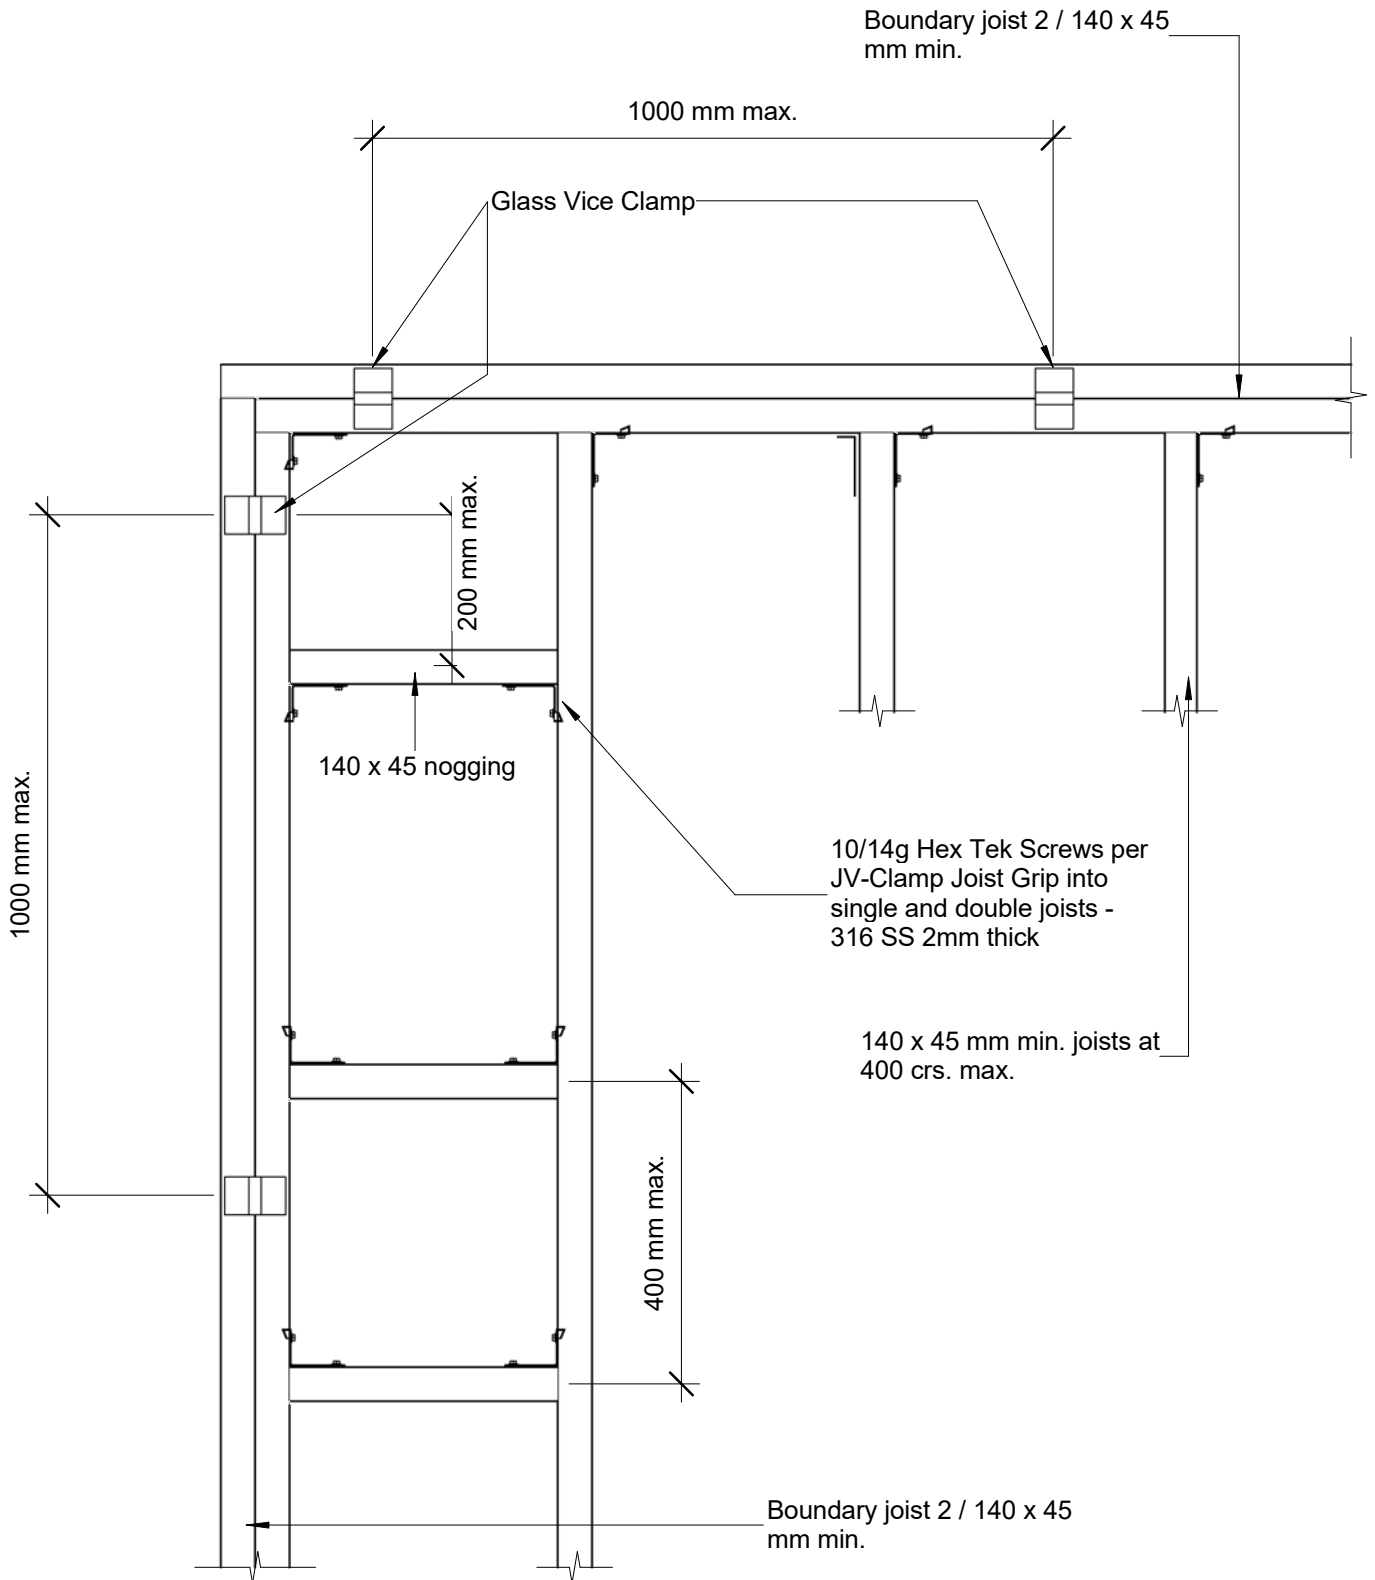

© 2017. The copyright of this document is the property of Glass Vice Limited and shall not be reproduced, copied, loaned or disposed of directly, or indirectly, nor used for any purpose other than that for which it is specifically furnished without prior consent.

Glass Vice JV100-Clamp Joist Cantilever Deck - Framing 140mm

Bracket Top Fix Plan View

Date: 3 Nov2017
Scale: 1 : 10

Issue 7

Quick Code:

www.glassvice.com
Phone +64 9 414 6565
info@glassvice.com

JV100-35