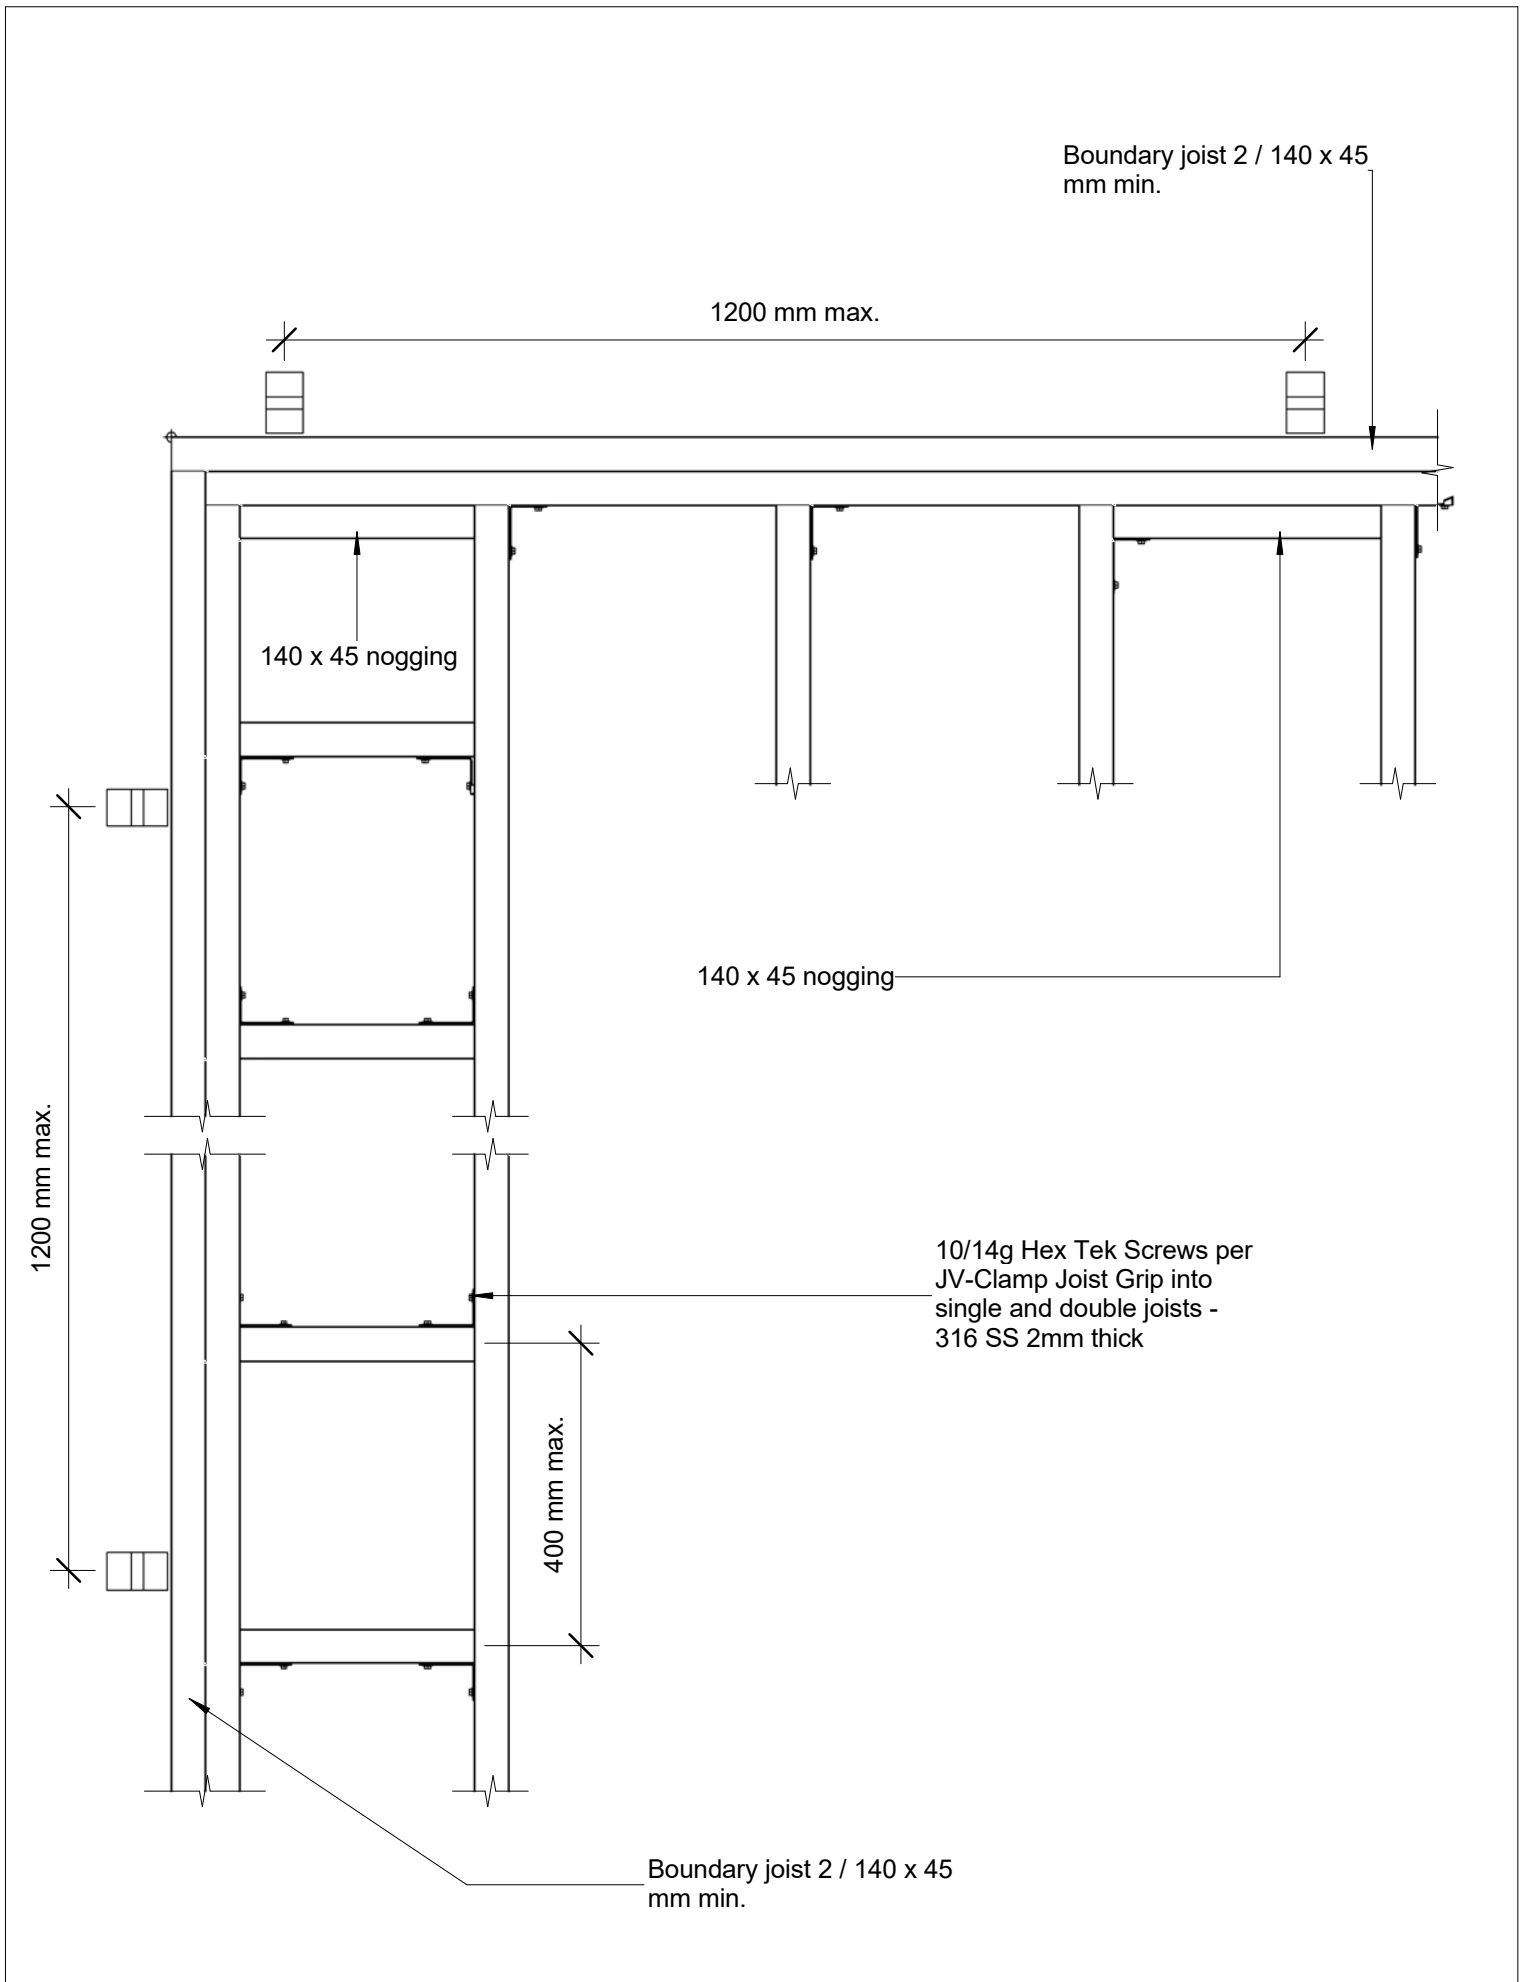

Glass Vice JV100-Clamp Joist Cantilever Deck - Framing 140mm

Bracket Face Fix. Plan View

Date: 3 Nov2017
Scale: 1 : 10

www.glassvice.com
Phone +64 9 414 6565
info@glassvice.com

Issue 7

Quick Code:

JV100-33