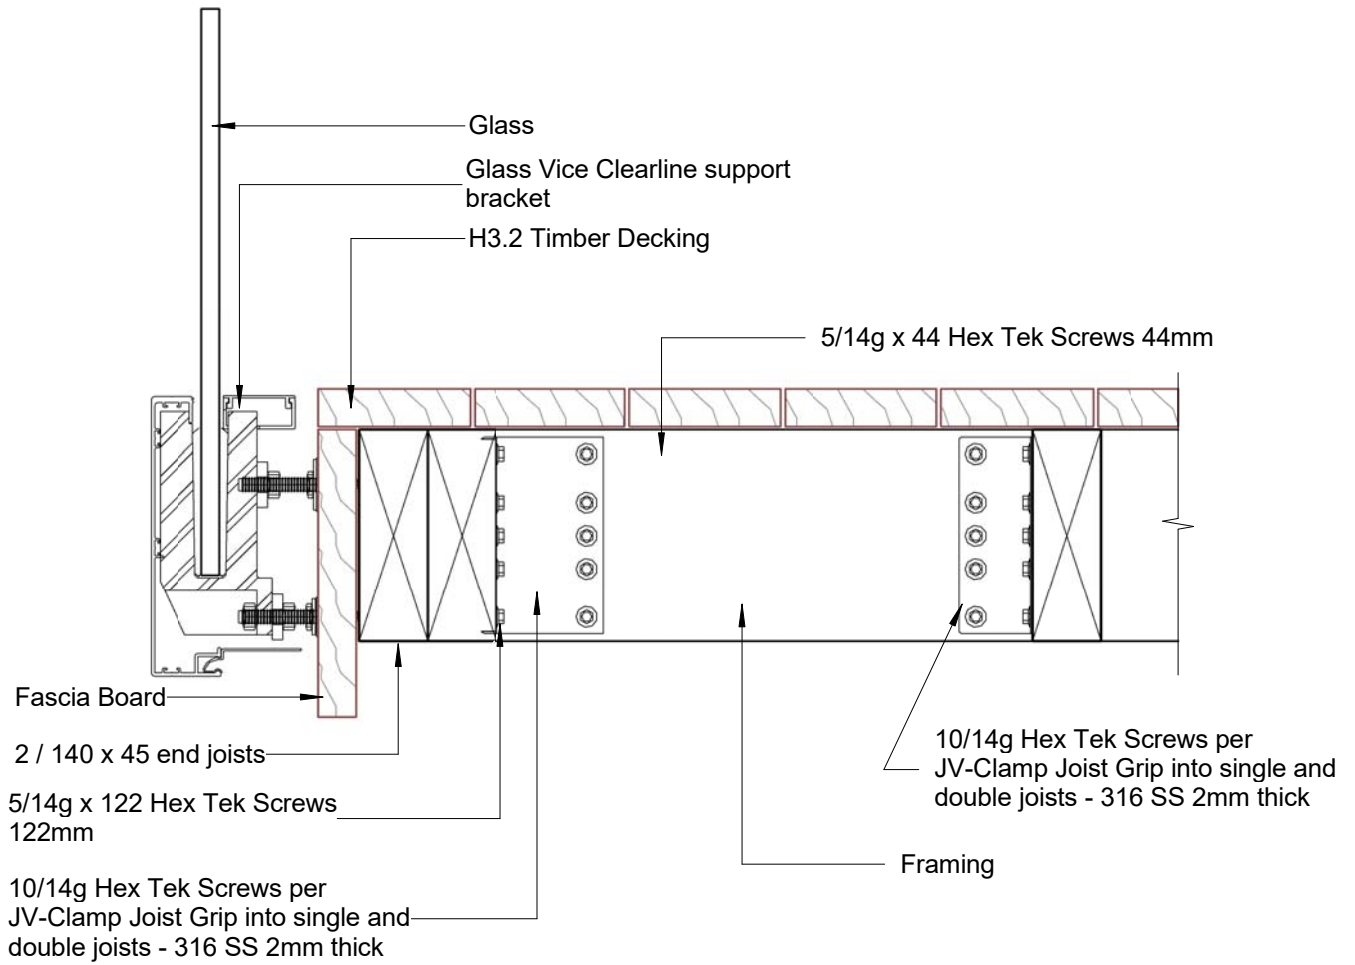

© 2017. The copyright of this document is the property of Glass Vice Limited and shall not be reproduced, copied, loaned or disposed of directly, or indirectly, nor used for any purpose other than that for which it is specifically furnished without prior consent.

Glass Vice JV100-Clamp Joist Cantilever Deck - Framing 140mm

Bracket Face Detail

Date: 3 Nov2017
Scale: 1 : 5

Issue 7

Quick Code:

www.glassvice.com
Phone +64 9 414 6565
info@glassvice.com

JV100-36