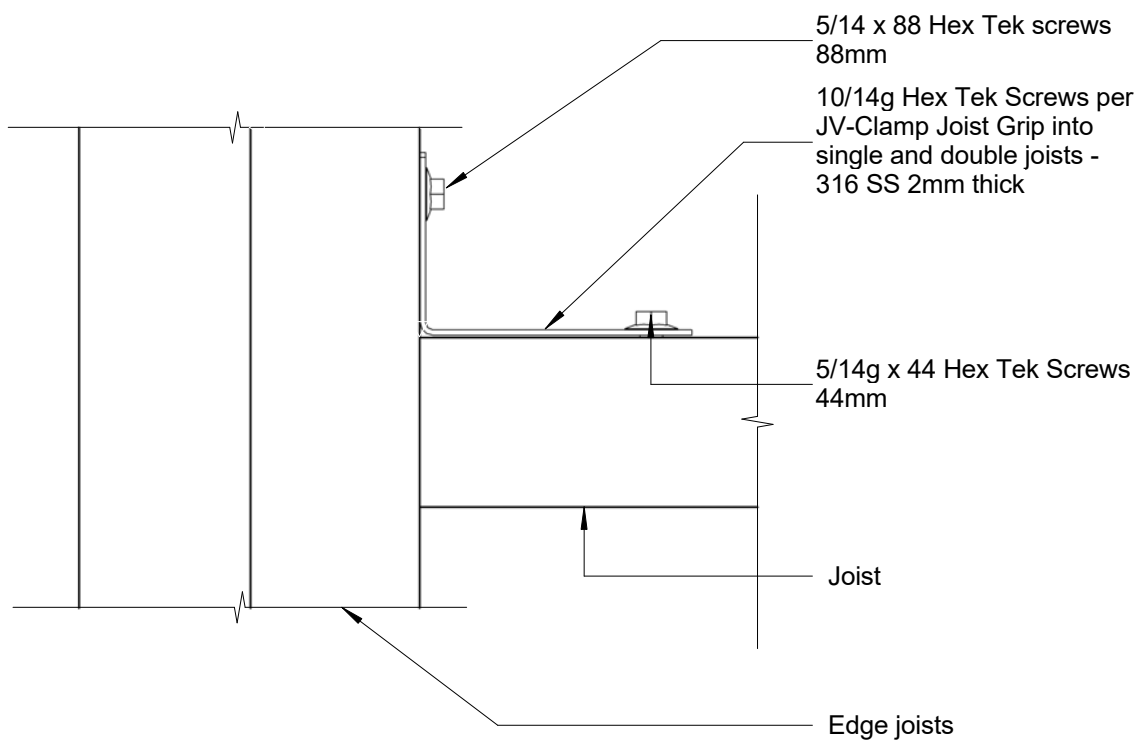

JV100-Clamp

Glass Vice JV100-Clamp Joist

JV-Clamp Joist Grip

Plan View

Date: 3 Nov2017

Scale: 1 : 2

Issue 7

Quick Code: