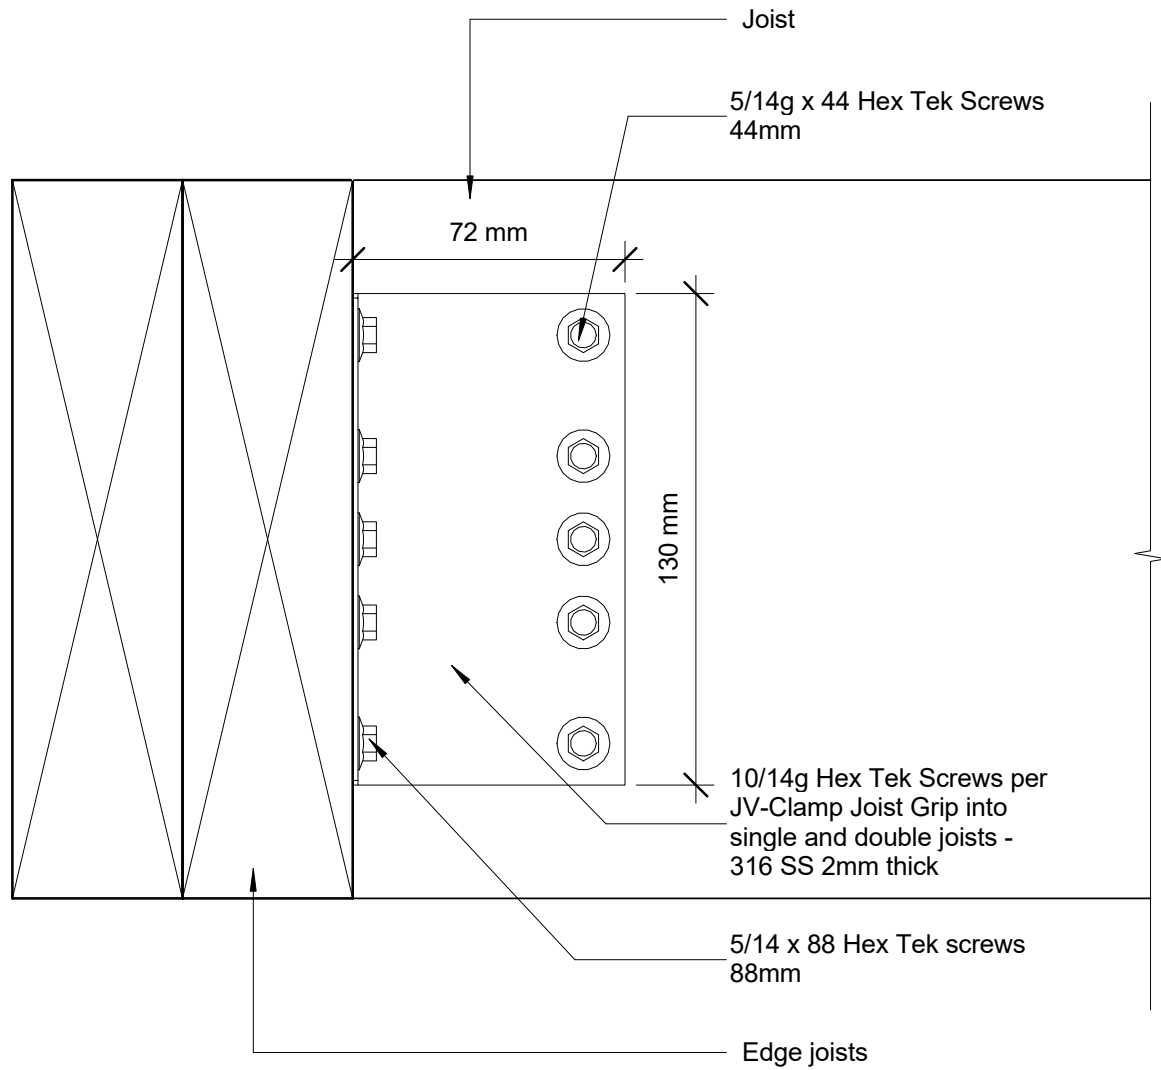

© 2017. The copyright of this document is the property of Glass Vice Limited and shall not be reproduced, copied, loaned or disposed of directly, or indirectly, nor used for any purpose other than that for which it is specifically furnished without prior consent.

Glass Vice JV100-Clamp Joist

JV-Clamp Joist Grip

Side View

Date: 3 Nov2017

Scale: 1 : 2

Issue 7

Quick Code:

www.glassvice.com
Phone +64 9 414 6565
info@glassvice.com

JV100-06

**GLASS
VICE**