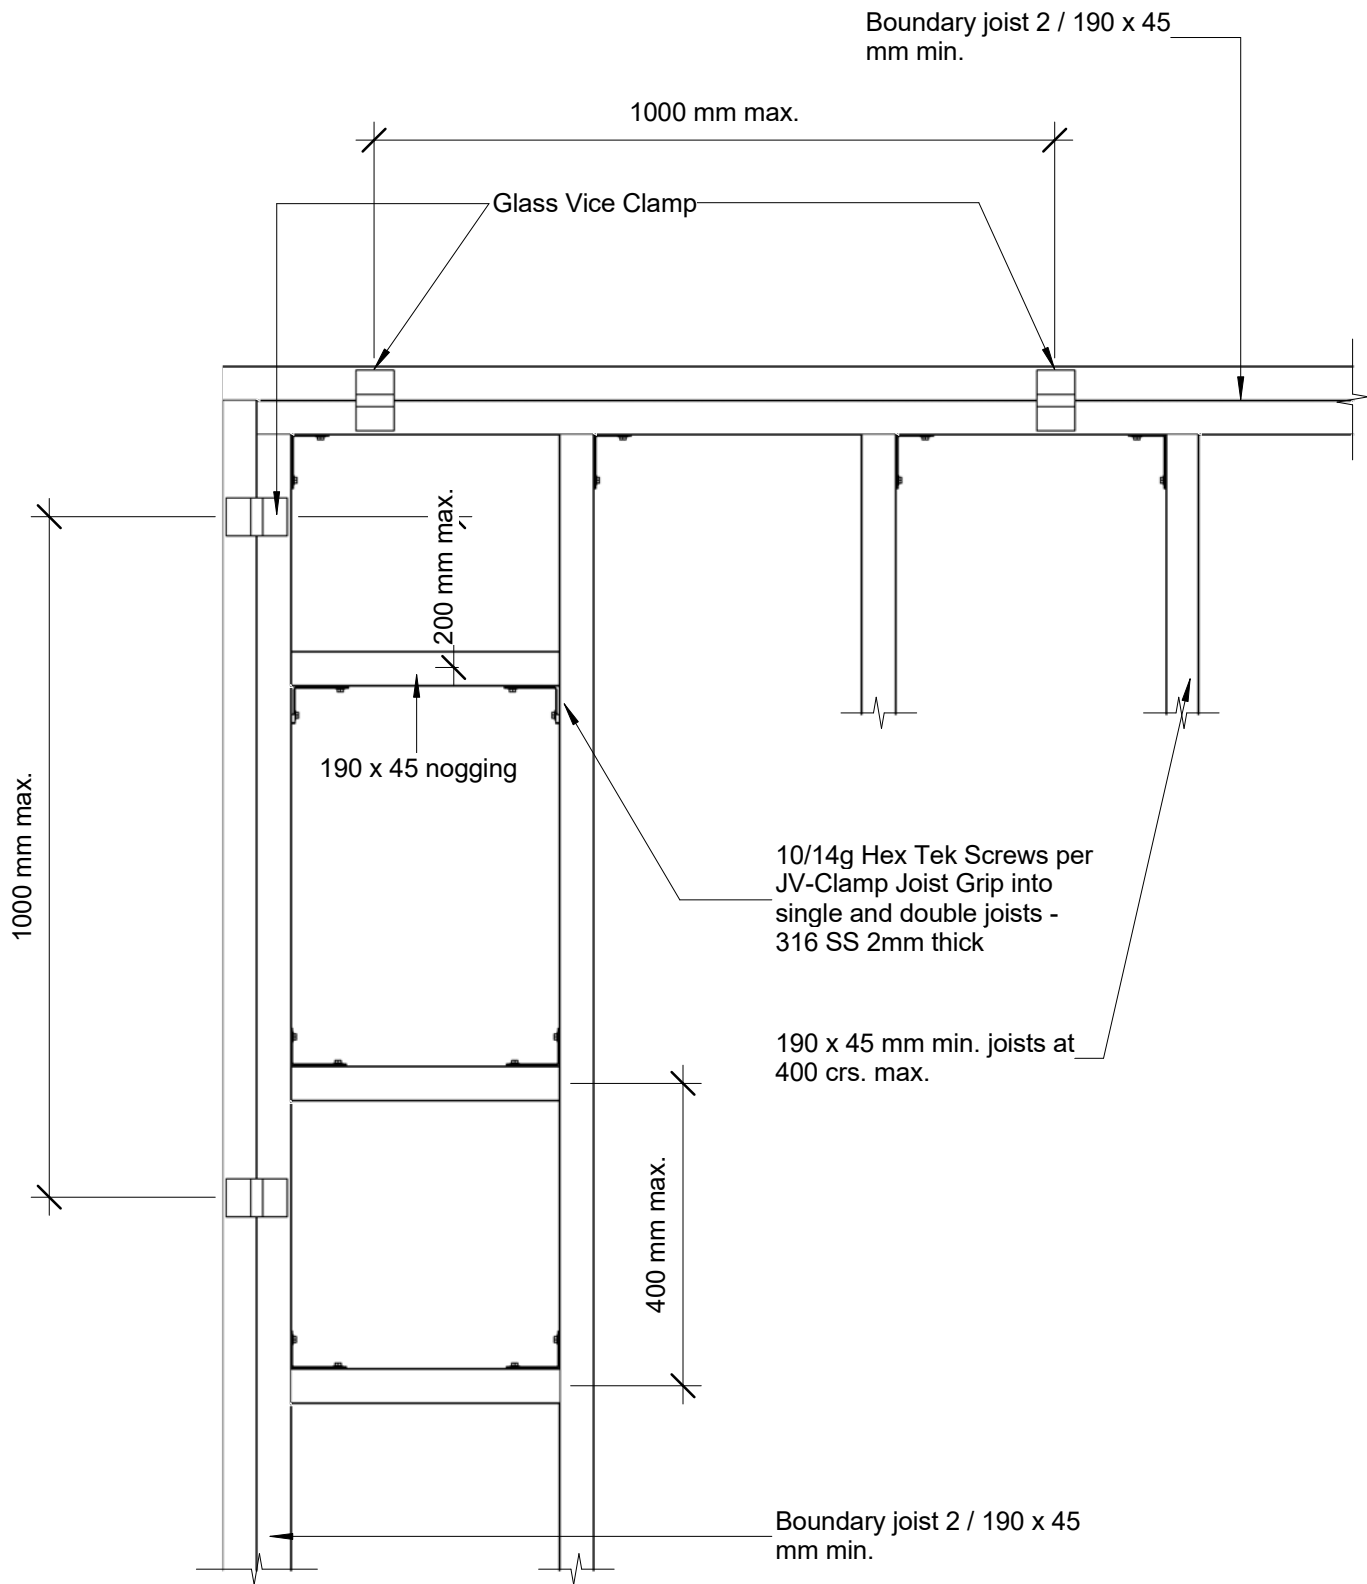

Glass Vice JV100-Clamp Joist Cantilever Deck - Framing 190mm

Bracket Top Fix, Plan View

Date: 3 Nov2017
Scale: 1 : 10

Issue 7

Quick Code:

www.glassvice.com
Phone +64 9 414 6565
info@glassvice.com

JV100-11