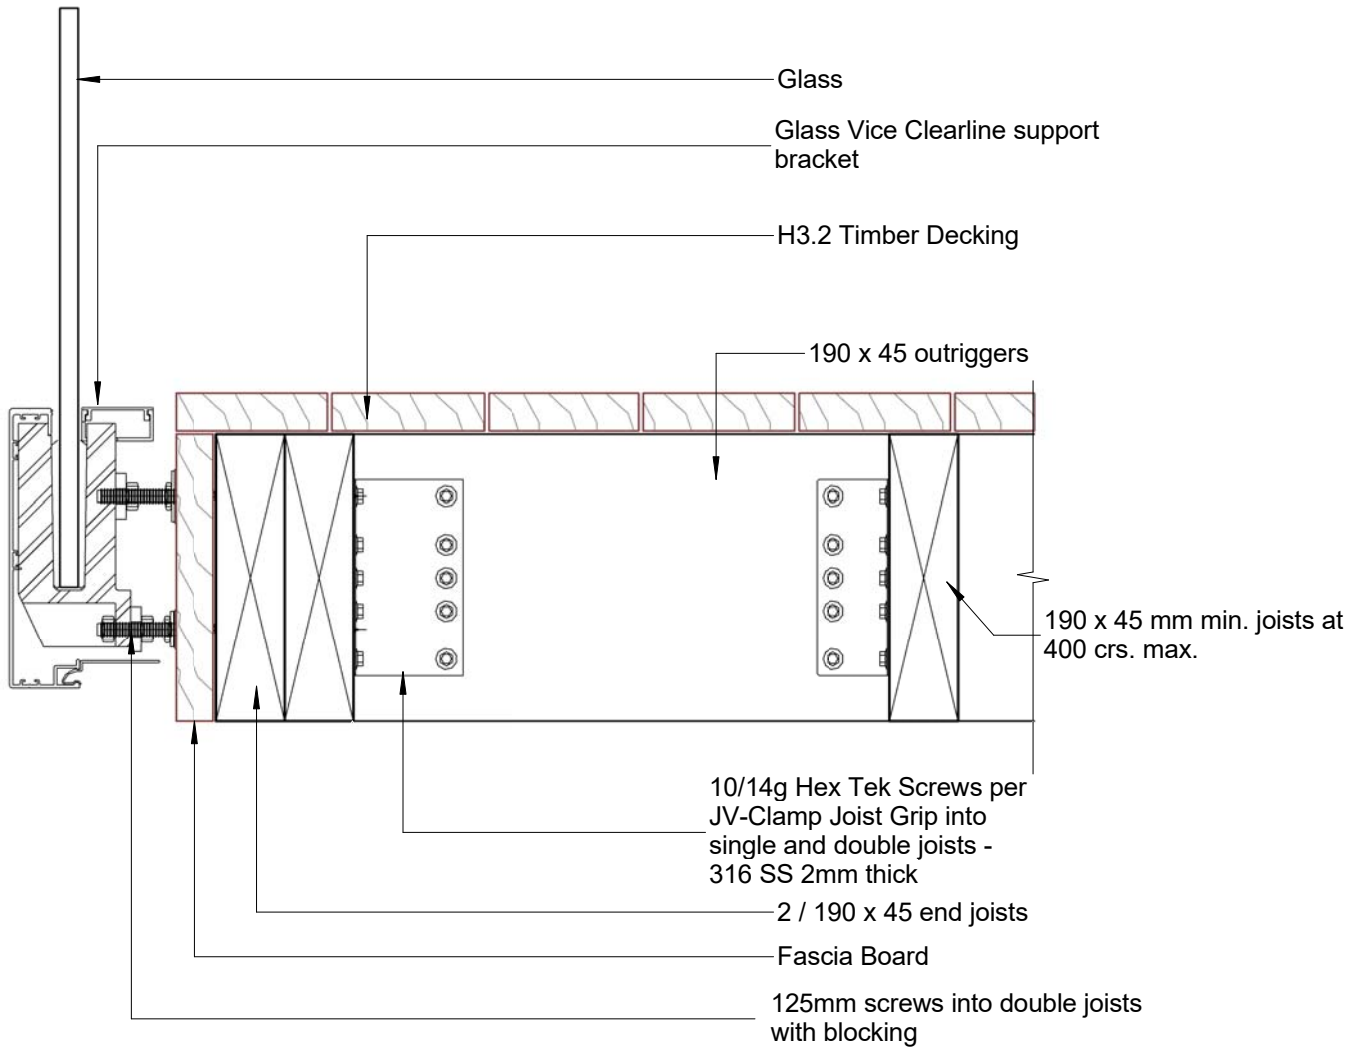

Glass Vice JV100-Clamp Joist Cantilever Deck - Framing 190mm

Bracket Face Fix Detail

Date: 3 Nov2017
Scale: 1 : 5

Issue 7

Quick Code:

www.glassvice.com
Phone +64 9 414 6565
info@glassvice.com

JV100-22