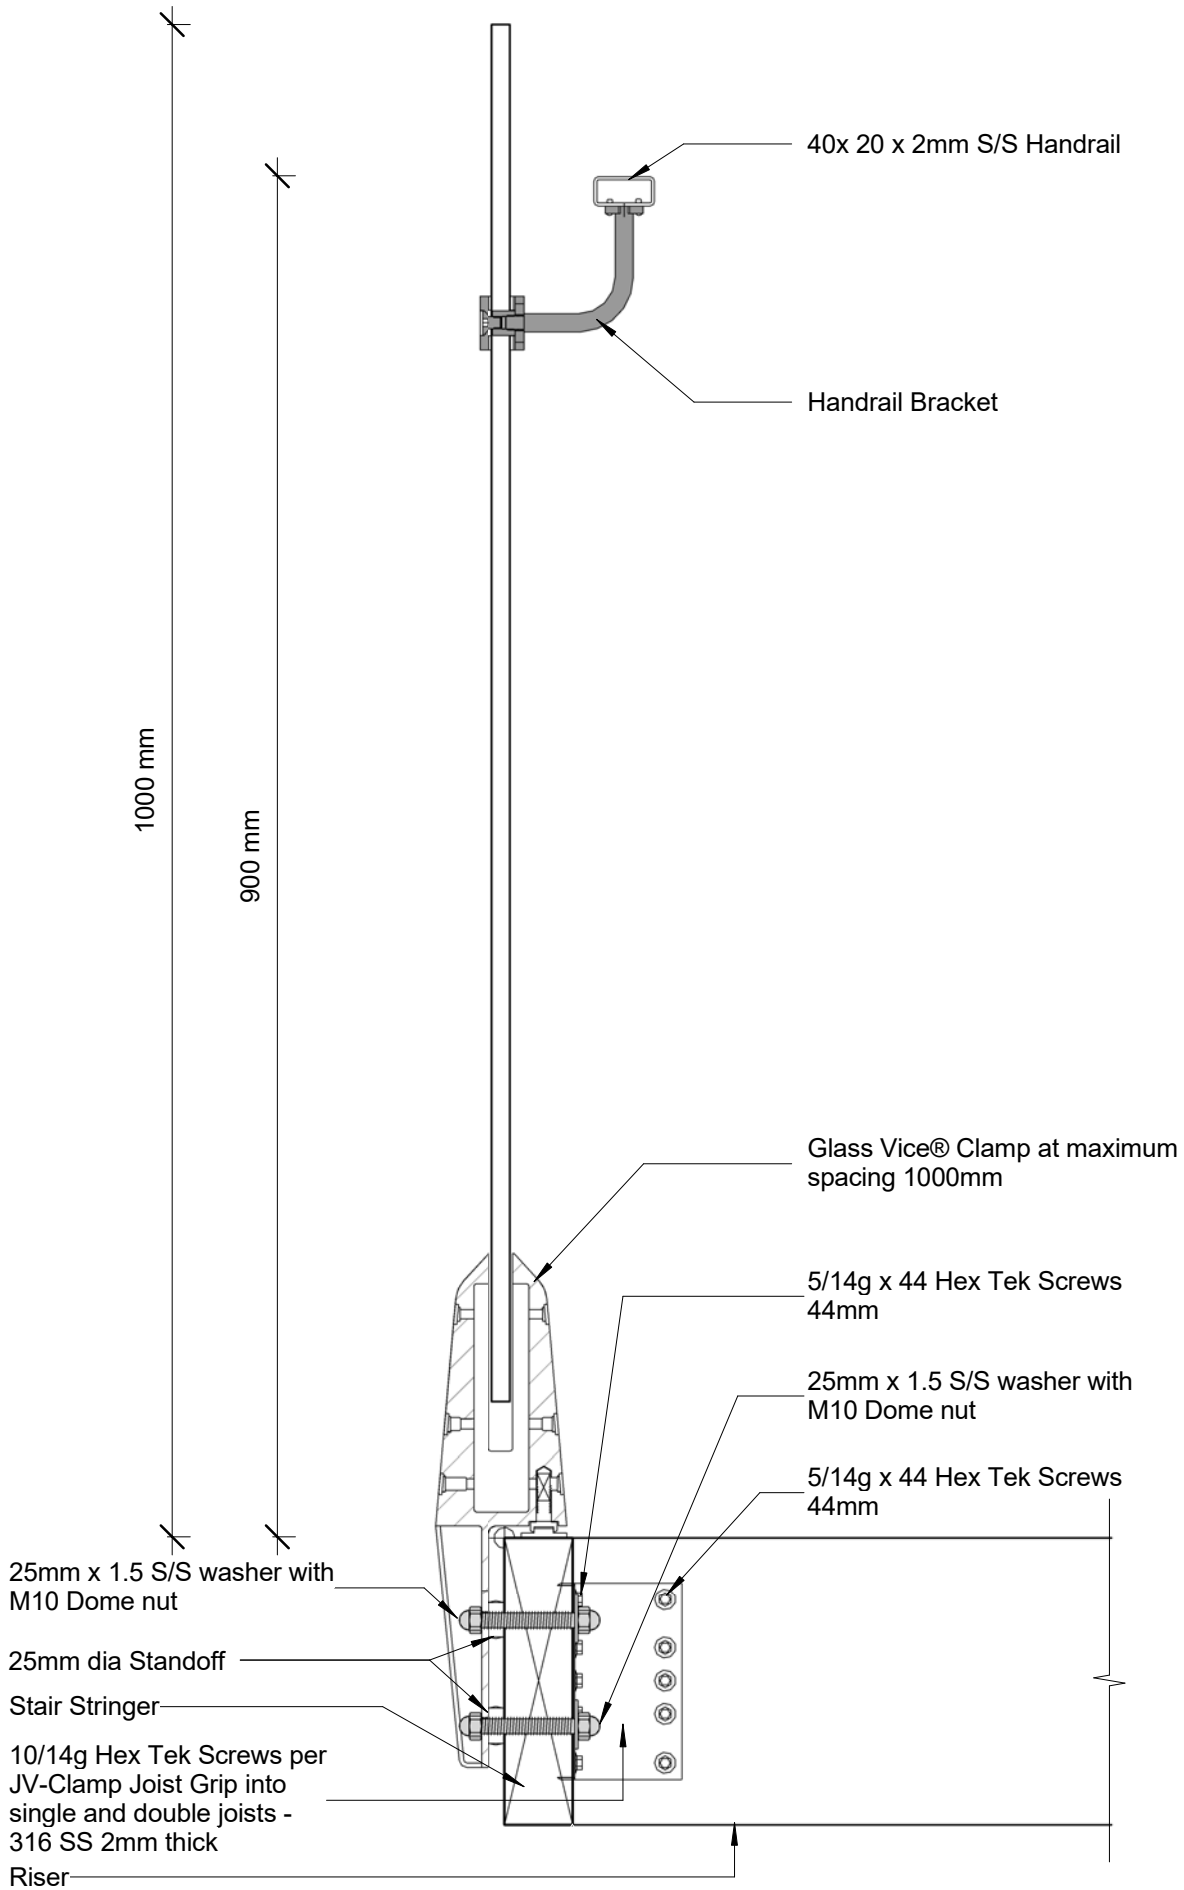

All dimensions in millimetres

Glass Vice

Stair Detail

Fixing To A Single Stair Stringer

Date: 3 Nov2017
Scale: 1 : 5
Issue 7

www.glassvice.com
Phone +64 9 414 6565
info@glassvice.com

Quick Code:

JV100-14