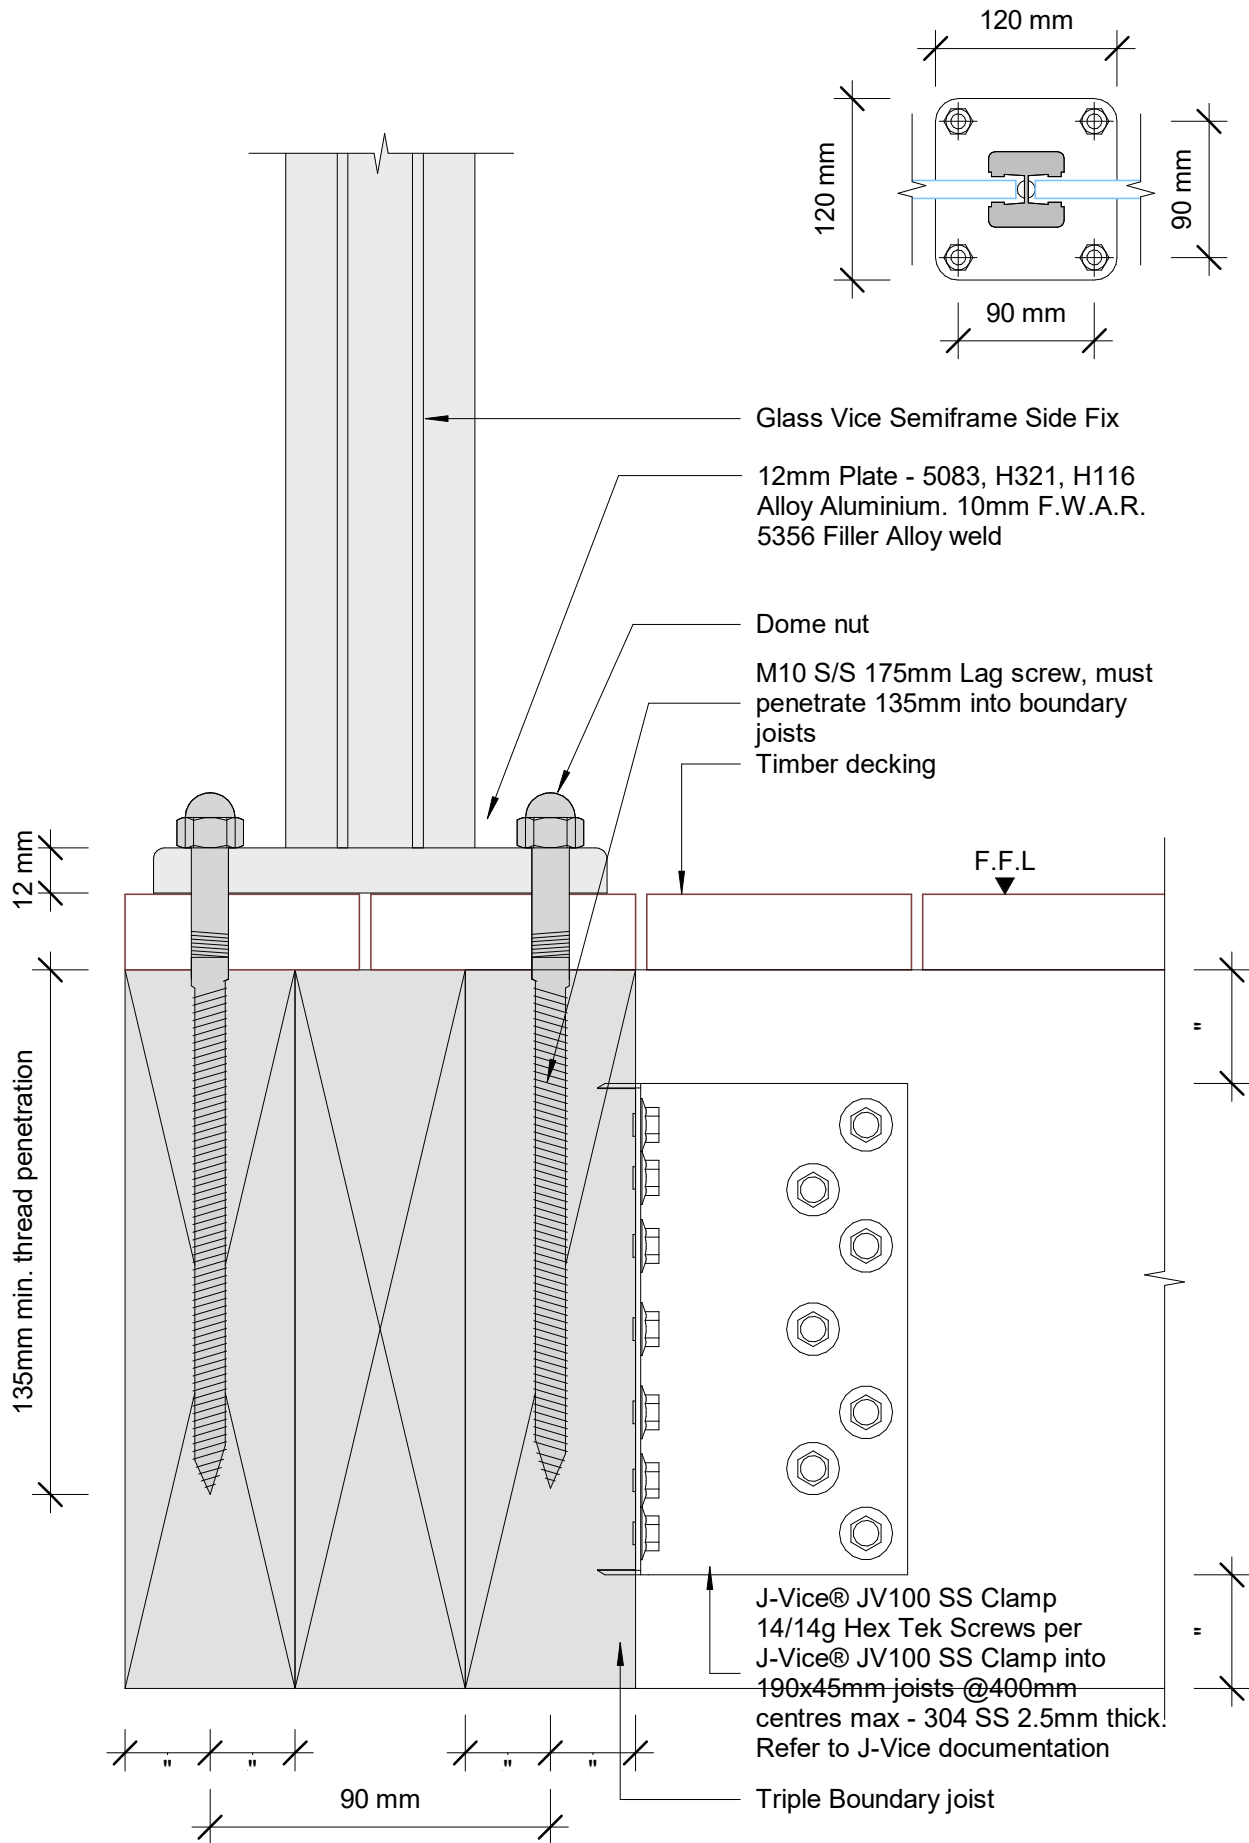

© 2021. The copyright of this document is the property of Glass Vice Limited and shall not be reproduced, copied, loaned or disposed of directly, or indirectly, nor used for any purpose other than that for which it is specifically furnished without prior consent.

gv_southernlites_details.rvt
All dimensions in millimetres

Southern Lites® Semi Frameless

Detail
Fixing Details
Top Fix Timber 4/M10x135mm

Date: October 2019
Scale: As indicated
Preliminary

www.glassvice.com
Phone +64 9 414 6565
info@glassvice.com

Quick Code:

GV_SL9_DTB_TF_02