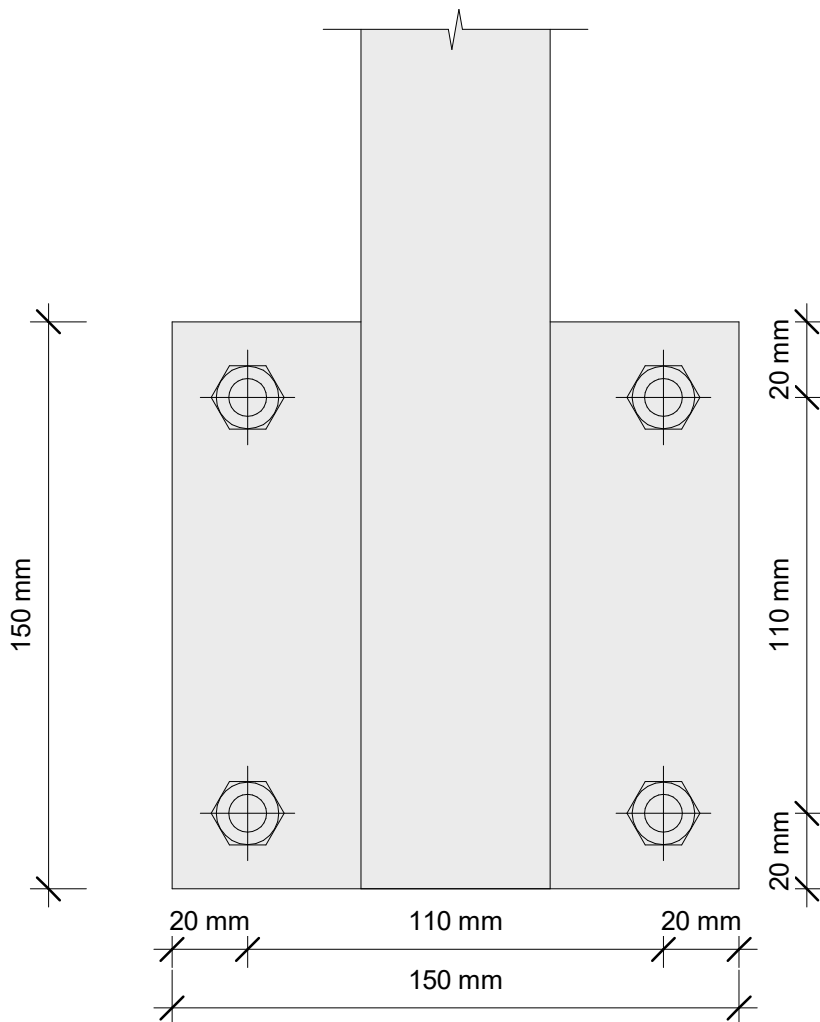

© 2021. The copyright of this document is the property of Glass Vice Limited and shall not be reproduced, copied, loaned or disposed of directly, or indirectly, nor used for any purpose other than that for which it is specifically furnished without prior consent.

gv_southernlites_details.rvt
All dimensions in millimetres

**GLASS
VICE**

Southern Lites® Semi Frameless

Detail

Fixing Details

Fixing Mid Posts and Plates - Side Fixed

Date: October 2019

Scale: 1 : 2

Preliminary

Quick Code:

www.glassvice.com

Phone +64 9 414 6565

info@glassvice.com

GV_SL9_FIX_SF_01