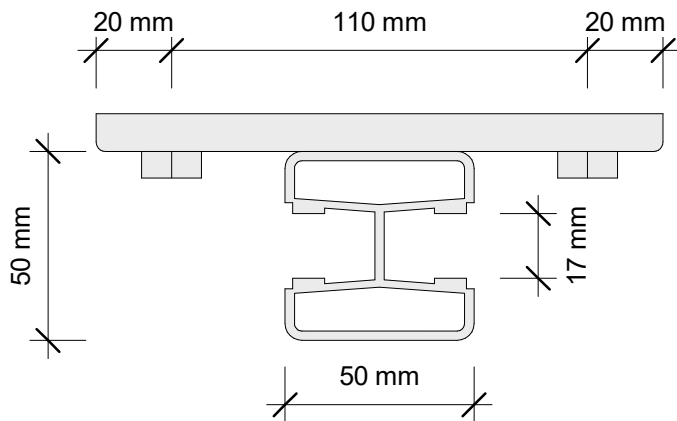

© 2021. The copyright of this document is the property of Glass Vice Limited and shall not be reproduced, copied, loaned or disposed of directly, or indirectly, nor used for any purpose other than that for which it is specifically furnished without prior consent.

gv_southernlites_details.rvt
All dimensions in millimetres

**GLASS
VICE**

Southern Lites® Semi Frameless

Detail

Fixing Details

Fixing Mid Posts and Plates - Side Fixed

Date: October 2019

Scale: 1 : 2

Preliminary

Quick Code:

www.glassvice.com

Phone +64 9 414 6565

info@glassvice.com

GV_SL9_FIX_SF_01