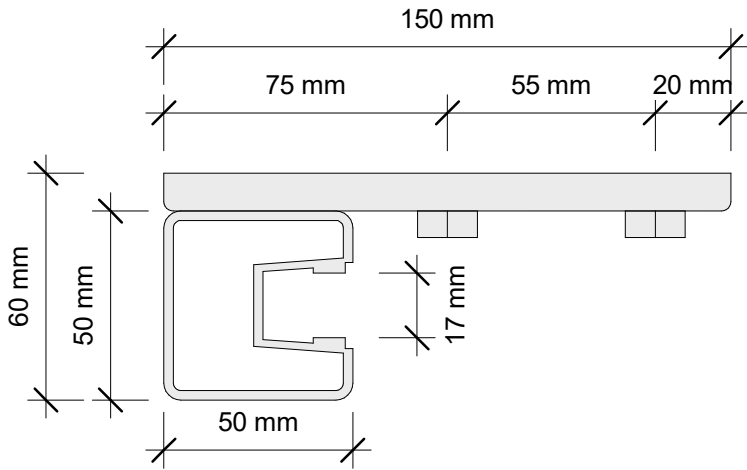

© 2021. The copyright of this document is the property of Glass Vice Limited and shall not be reproduced, copied, loaned or disposed of directly, or indirectly, nor used for any purpose other than that for which it is specifically furnished without prior consent.

gv_southernlites_details.rvt
All dimensions in millimetres

Southern Lites® Semi Frameless

Detail

Fixing Details

Fixing End Posts and Plates - Side Fix

Date: October 2019

Scale: 1 : 2

Preliminary

Quick Code:

www.glassvice.com

Phone +64 9 414 6565

info@glassvice.com

GV_SL9_FIX_SF_02