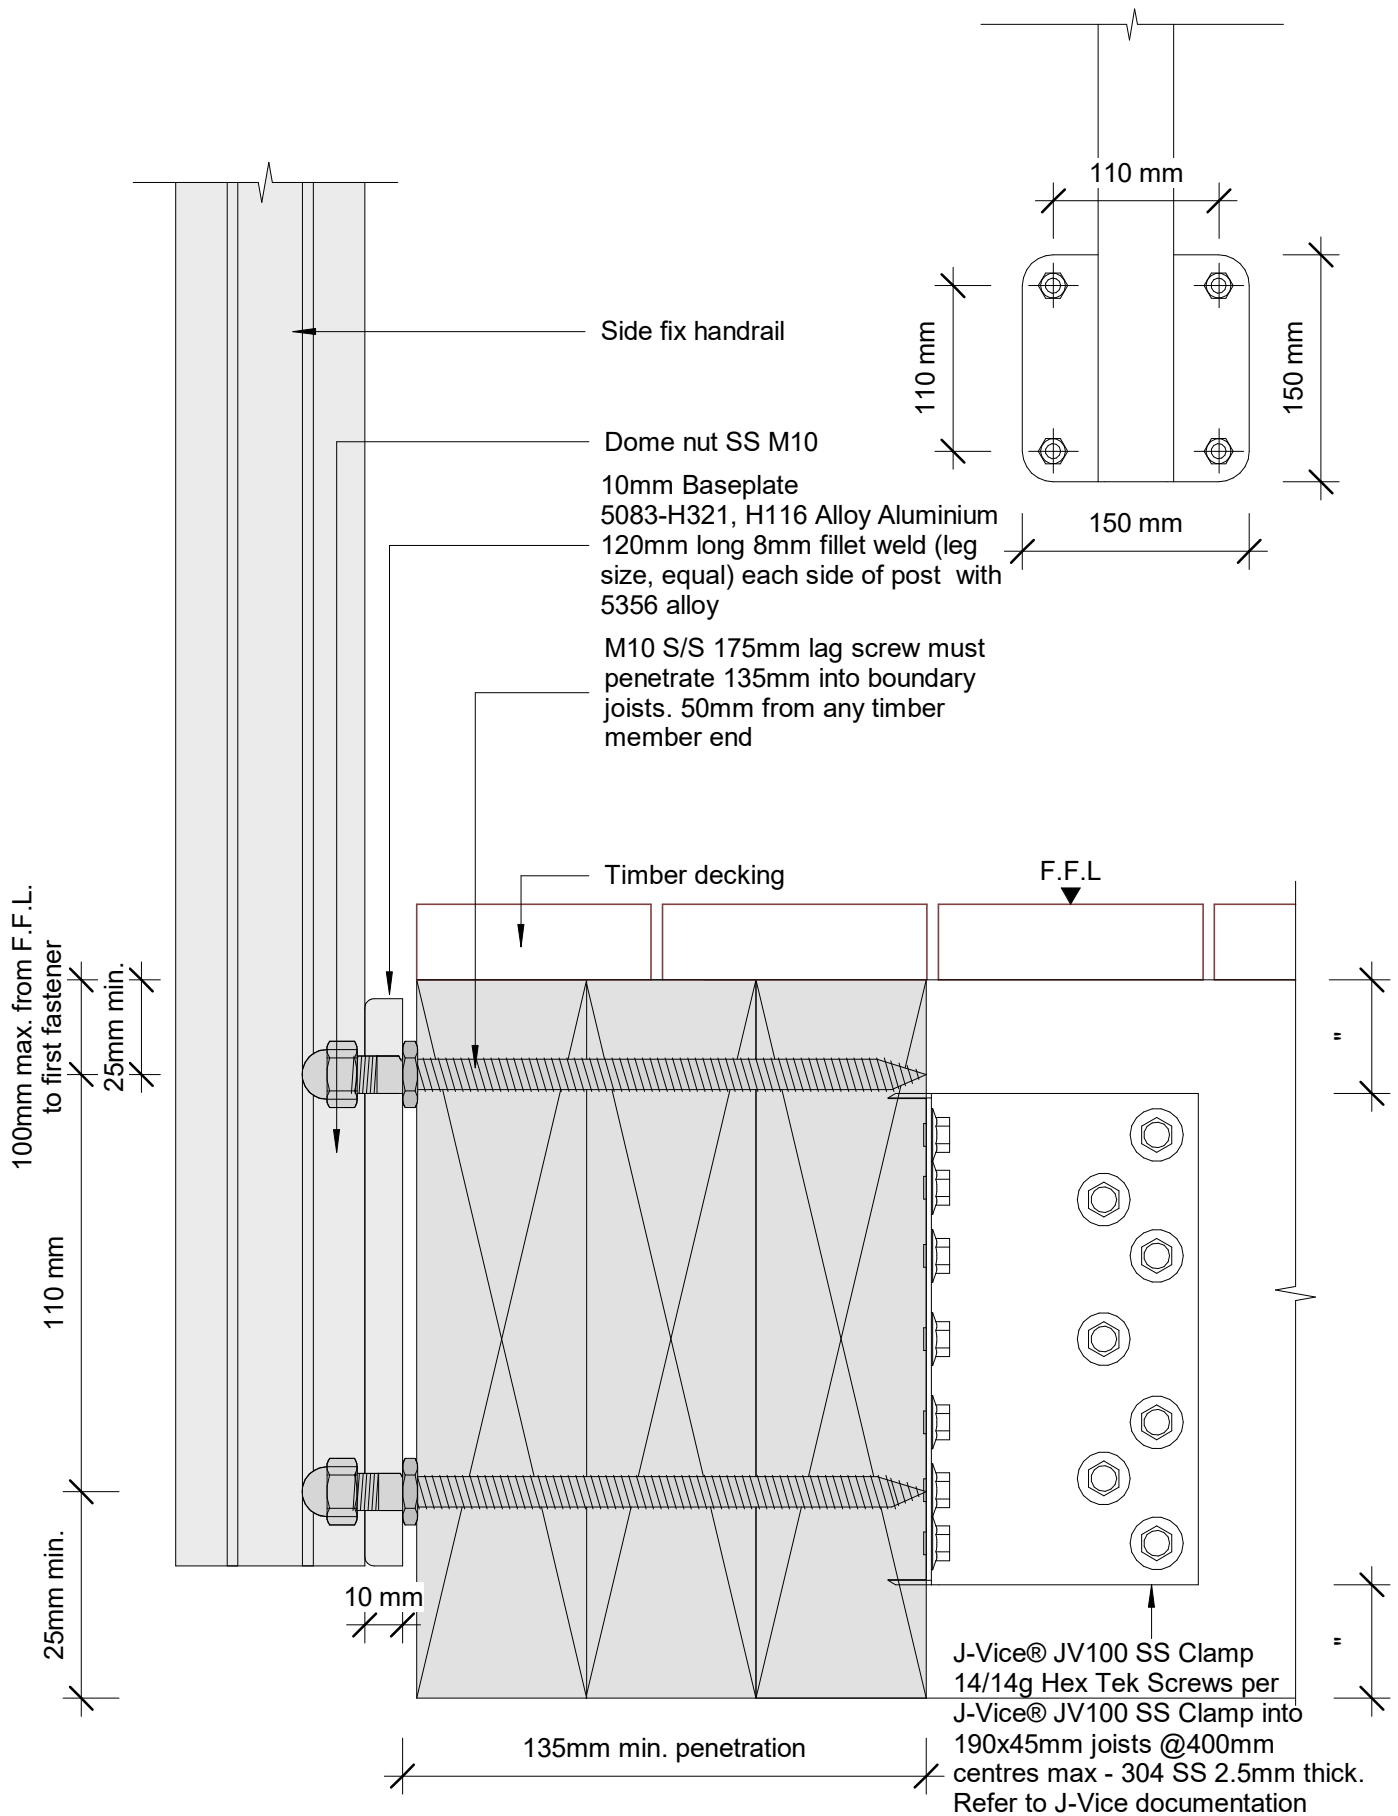

© 2021. The copyright of this document is the property of Glass Vice Limited and shall not be reproduced, copied, loaned or disposed of directly, or indirectly, nor used for any purpose other than that for which it is specifically furnished without prior consent.

gv_southernlites_details.rvt
All dimensions in millimetres

Southern Lites® Semi Frameless

Detail
Fixing Details
Side Fix Timber Epoxy Detail

Date: October 2019
Scale: As indicated
Preliminary

www.glassvice.com
Phone +64 9 414 6565
info@glassvice.com

Quick Code:

GV_SL9_DTB_SF_01