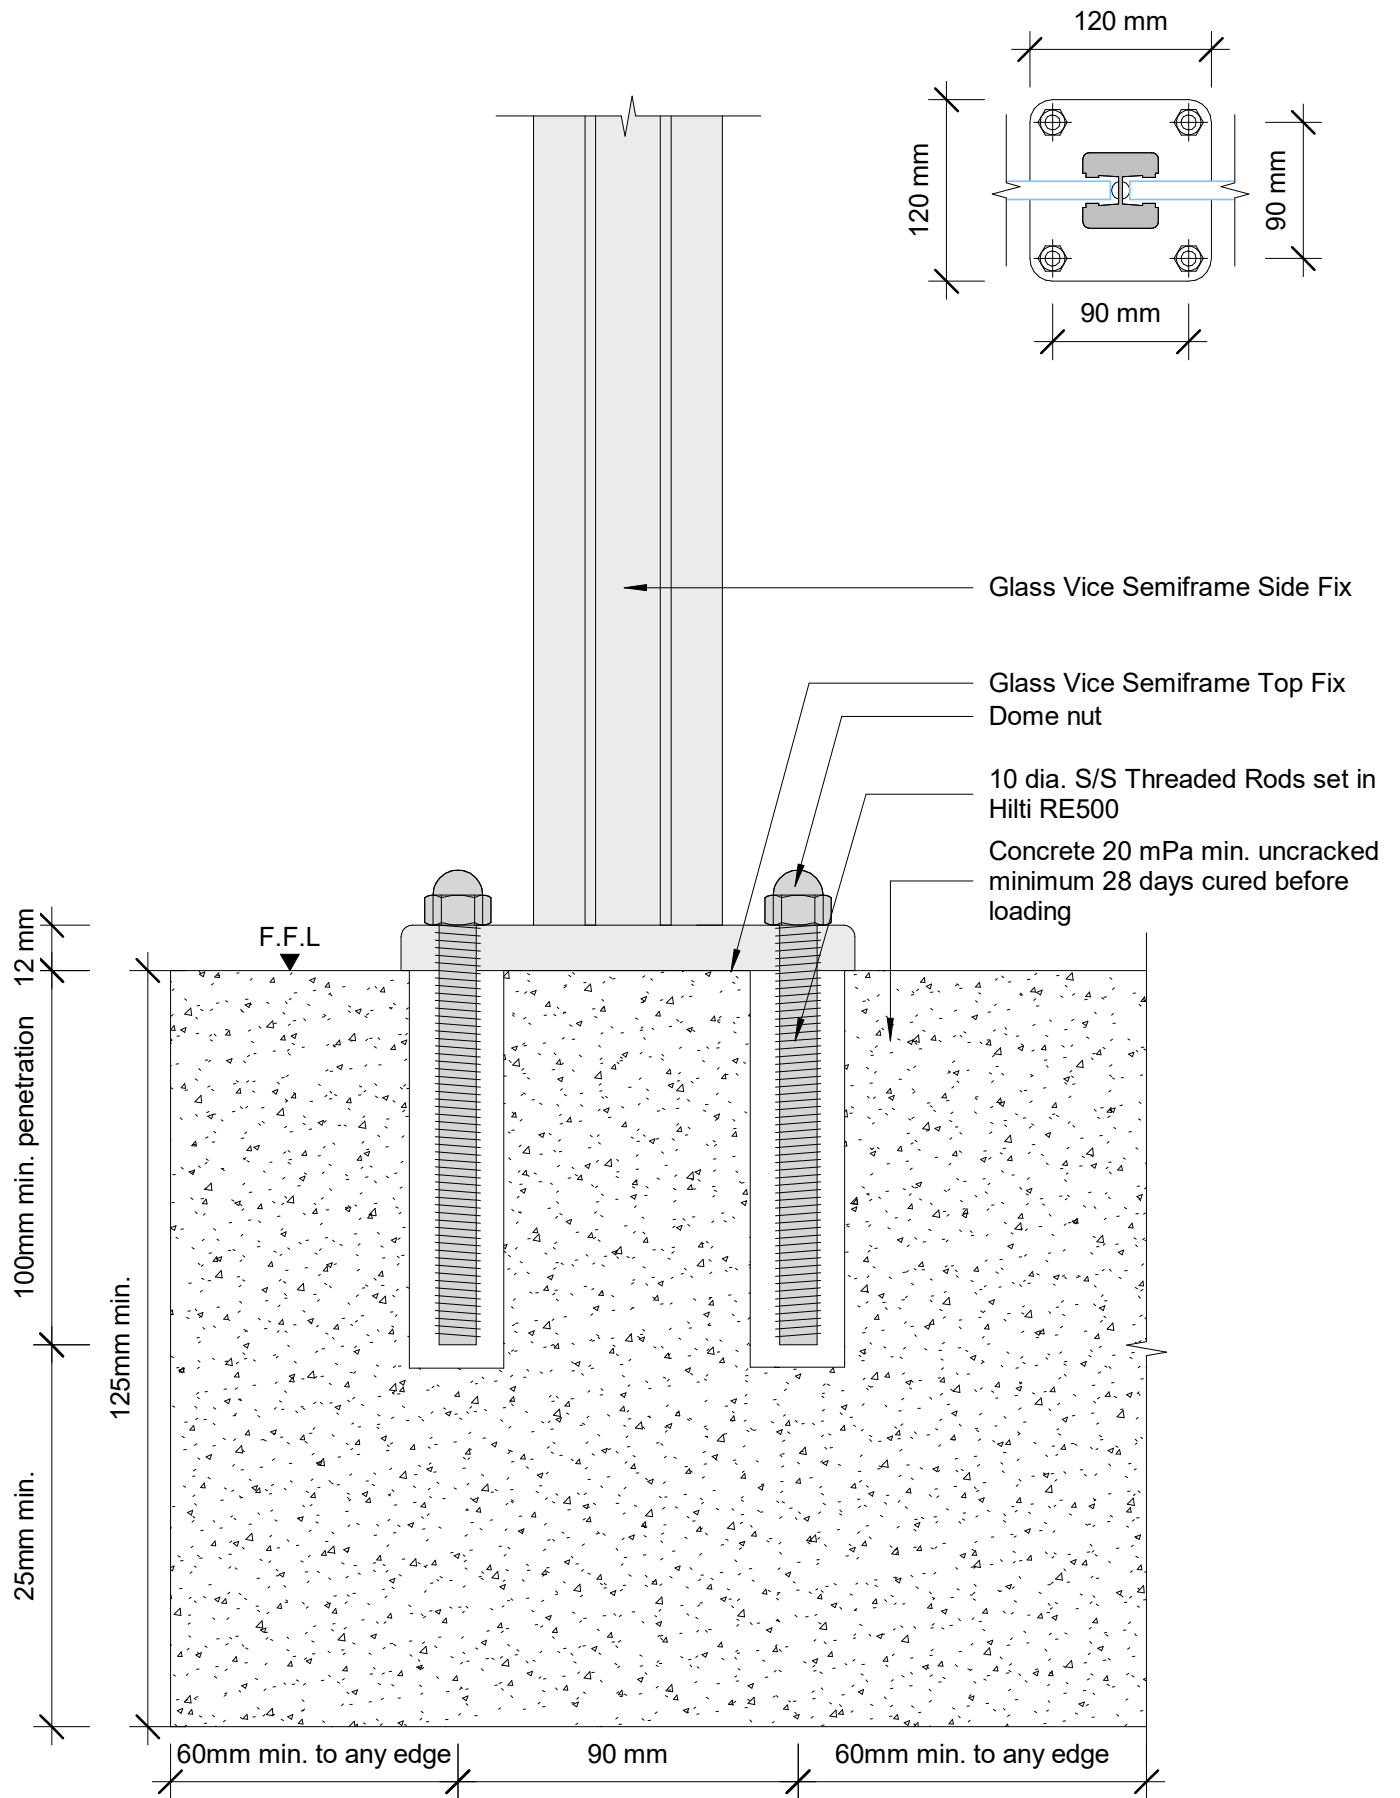

© 2021. The copyright of this document is the property of Glass Vice Limited and shall not be reproduced, copied, loaned or disposed of directly, or indirectly, nor used for any purpose other than that for which it is specifically furnished without prior consent.

Southern Lites® Semi Frameless
Detail
Fixing Details
Top Fix Concrete 4/M 10x100mm

Date: October 2019
Scale: As indicated
Preliminary

www.glassvice.com
Phone +64 9 414 6565
info@glassvice.com

Quick Code:

GV_SL9_DCO_TF_01