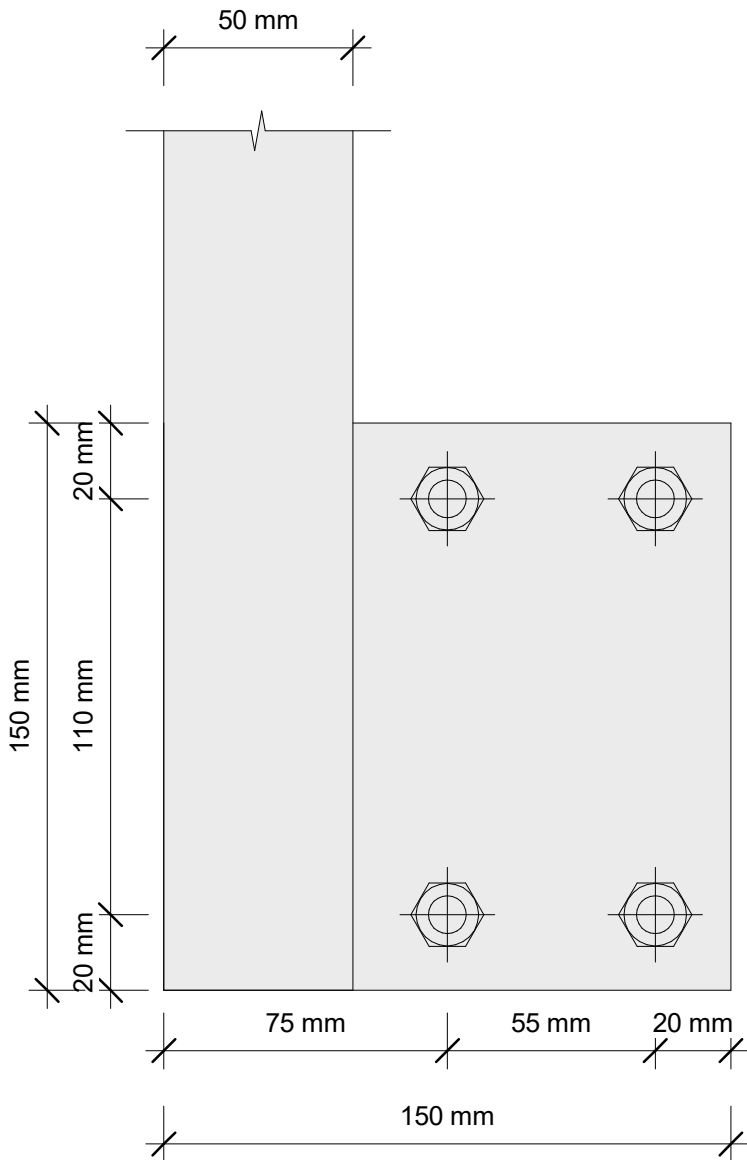

© 2021. The copyright of this document is the property of Glass Vice Limited and shall not be reproduced, copied, loaned or disposed of directly, or indirectly, nor used for any purpose other than that for which it is specifically furnished without prior consent.

gv_southernlites_details.rvt
All dimensions in millimetres

Southern Lites® Semi Frameless

Detail

Fixing Details

Fixing End Posts and Plates - Side Fix

Date: October 2019

Scale: 1 : 2

Preliminary

Quick Code:

www.glassvice.com

Phone +64 9 414 6565

info@glassvice.com

GV_SL9_FIX_SF_02