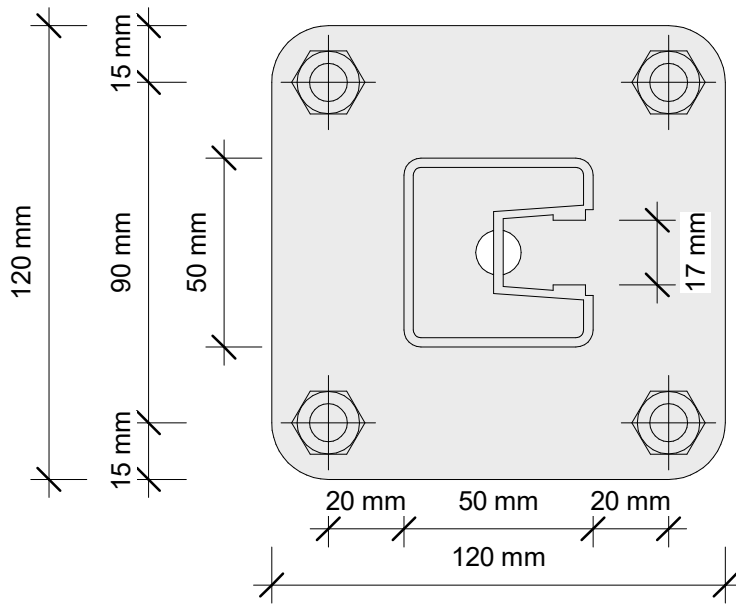

© 2021. The copyright of this document is the property of Glass Vice Limited and shall not be reproduced, copied, loaned or disposed of directly, or indirectly, nor used for any purpose other than that for which it is specifically furnished without prior consent.

gv_southernlites_details.rvt
All dimensions in millimetres

Southern Lites® Semi Frameless
Detail
Fixing Details
Fixing Posts and Plates - Top Fixed

Date: October 2019
Scale: 1 : 2
Preliminary

www.glassvice.com
Phone +64 9 414 6565
info@glassvice.com

Quick Code:

GV_SL9_FIX_TF_01