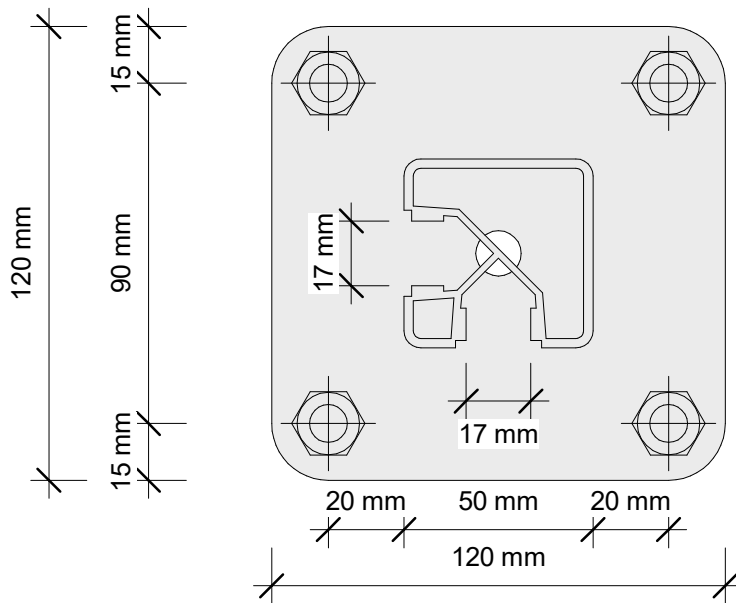

© 2021. The copyright of this document is the property of Glass Vice Limited and shall not be reproduced, copied, loaned or disposed of directly, or indirectly, nor used for any purpose other than that for which it is specifically furnished without prior consent.

gv_southernlites_details.rvt
All dimensions in millimetres

Southern Lites® Semi Frameless
Detail
Fixing Details
Fixing Posts and Plates - Top Fixed

Date: October 2019
Scale: 1 : 2
Preliminary

www.glassvice.com
Phone +64 9 414 6565
info@glassvice.com

Quick Code:

GV_SL9_FIX_TF_01