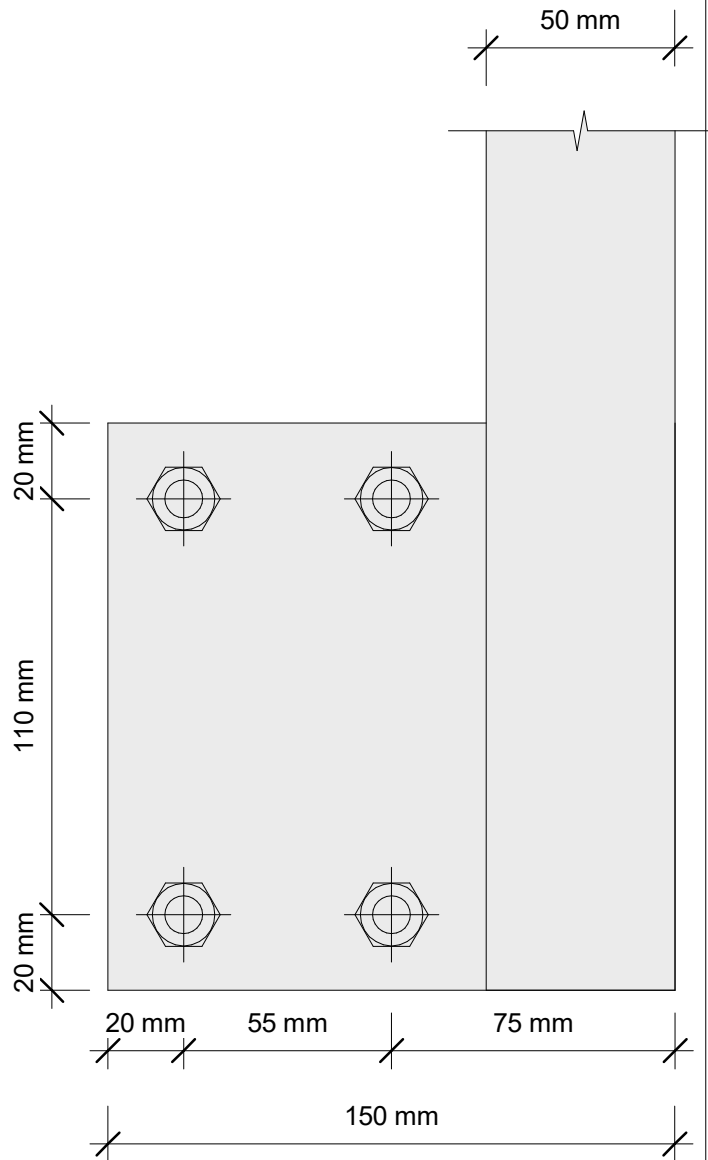

© 2021. The copyright of this document is the property of Glass Vice Limited and shall not be reproduced, copied, loaned or disposed of directly, or indirectly, nor used for any purpose other than that for which it is specifically furnished without prior consent.

gv_southernlites_details.rvt
All dimensions in millimetres

Southern Lites® Semi Frameless

Detail

Fixing Details

Fixing End Posts and Plates - Side Fix

Date: October 2019

Scale: 1 : 2

Preliminary

Quick Code:

www.glassvice.com

Phone +64 9 414 6565

info@glassvice.com

GV_SL9_FIX_SF_02