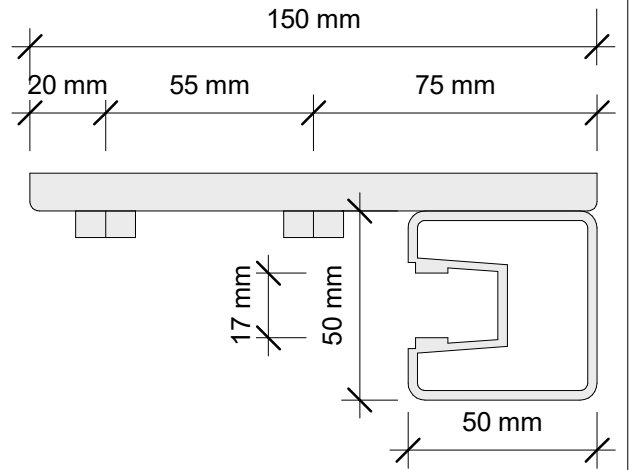

© 2021. The copyright of this document is the property of Glass Vice Limited and shall not be reproduced, copied, loaned or disposed of directly, or indirectly, nor used for any purpose other than that for which it is specifically furnished without prior consent.

gv_southernlites_details.rvt
All dimensions in millimetres

Southern Lites® Semi Frameless

Detail

Fixing Details

Fixing End Posts and Plates - Side Fix

Date: October 2019

Scale: 1 : 2

Preliminary

Quick Code:

www.glassvice.com

Phone +64 9 414 6565

info@glassvice.com

GV_SL9_FIX_SF_02