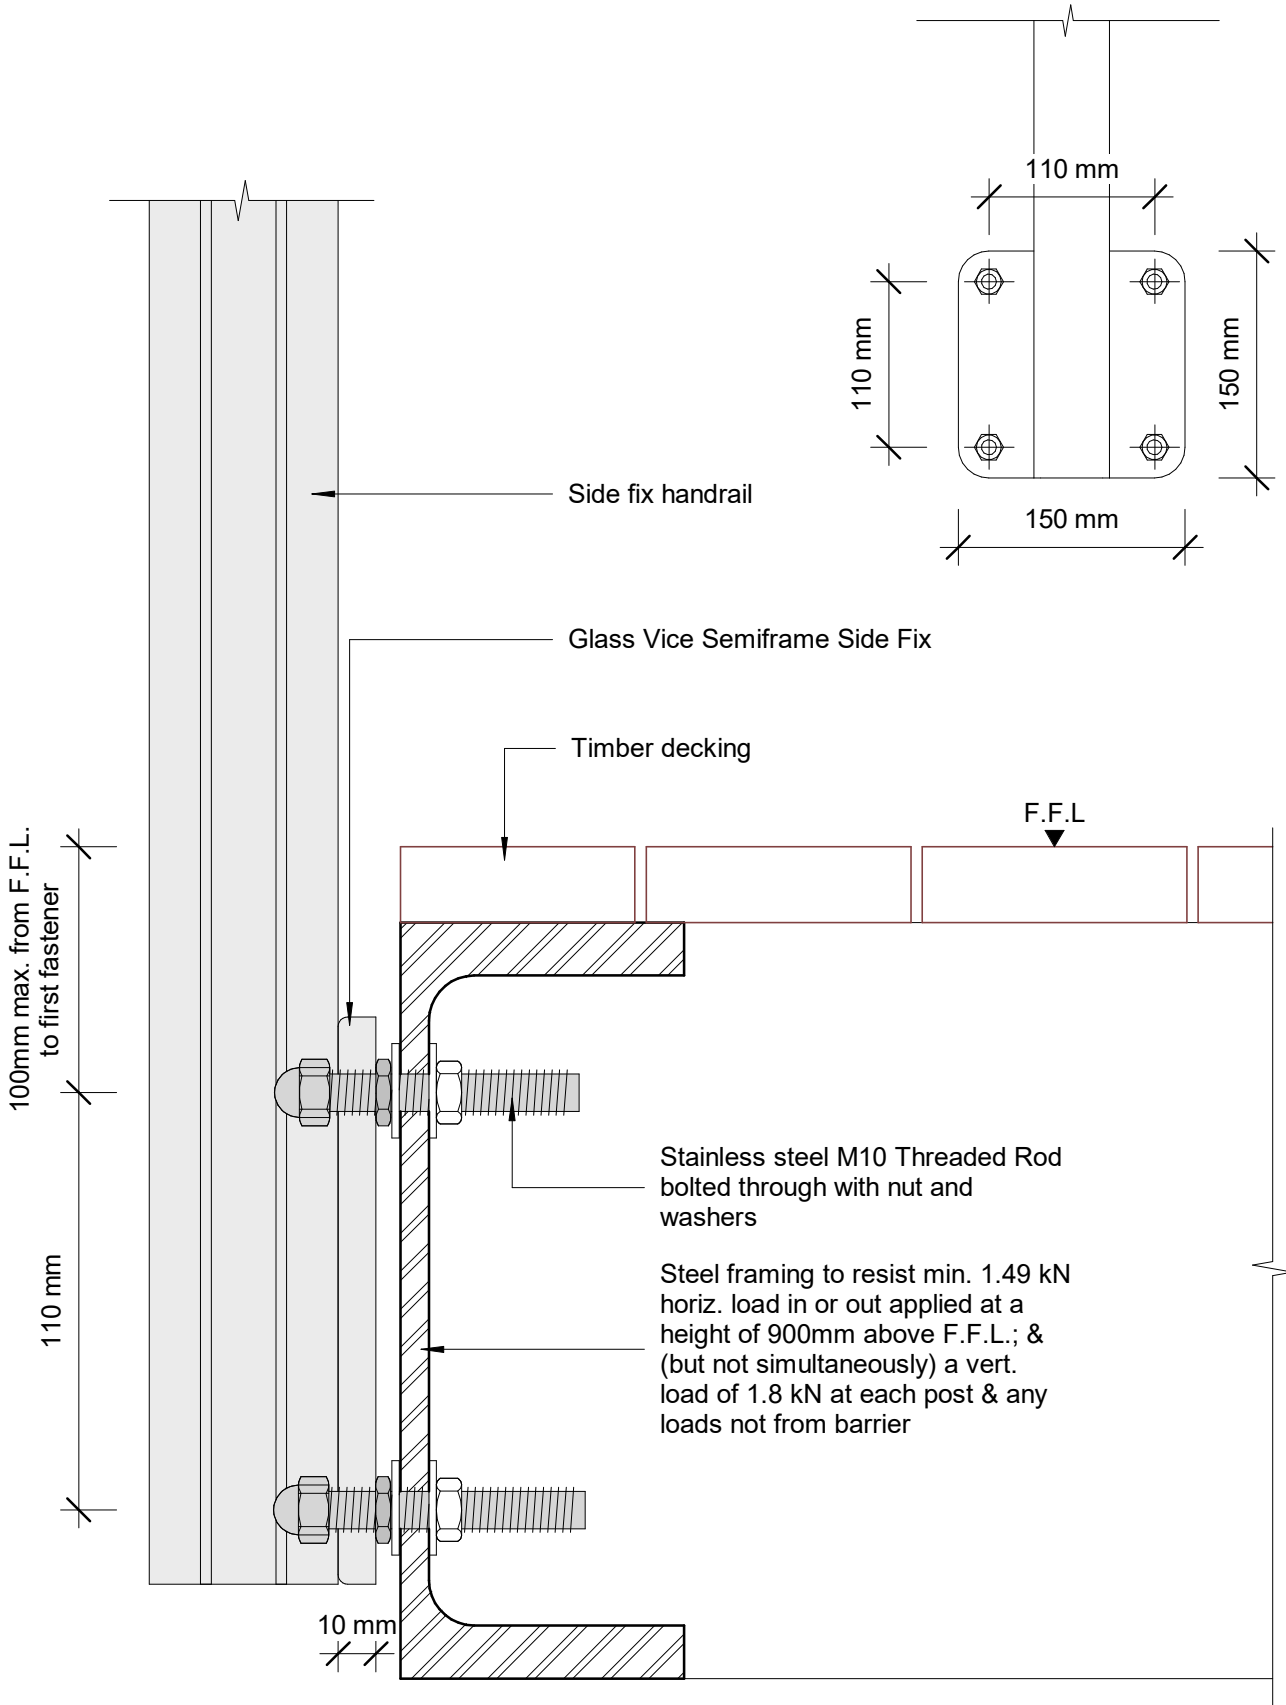

© 2021. The copyright of this document is the property of Glass Vice Limited and shall not be reproduced, copied, loaned or disposed of directly, or indirectly, nor used for any purpose other than that for which it is specifically furnished without prior consent.

gv_southernlites_details.rvt
All dimensions in millimetres

Southern Lites® Semi Frameless

Detail
Fixing Details
Side Fix Steel 4/M Threaded Rod

Date: October 2019
Scale: As indicated
Preliminary

www.glassvice.com
Phone +64 9 414 6565
info@glassvice.com

Quick Code:

GV_SL9_DST_SF_01