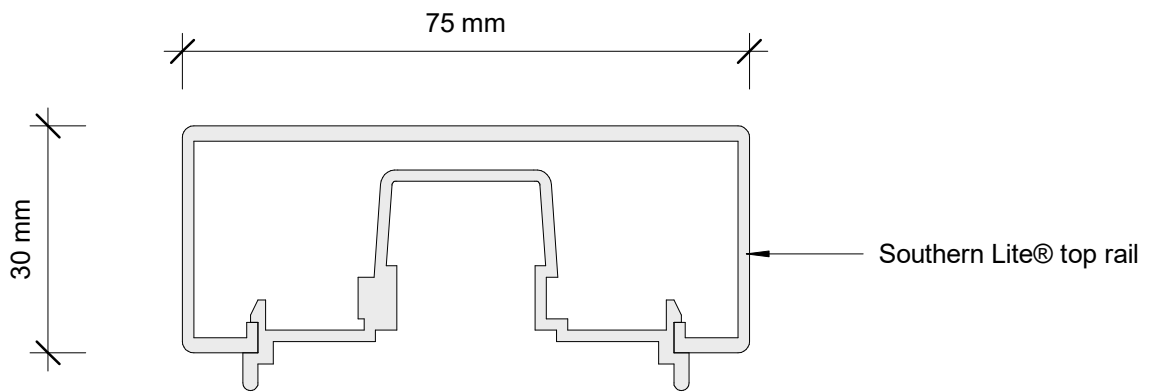

© 2021. The copyright of this document is the property of Glass Vice Limited and shall not be reproduced, copied, loaned or disposed of directly, or indirectly, nor used for any purpose other than that for which it is specifically furnished without prior consent.

gv_southernlites_details.rvt
All dimensions in millimetres

Southern Lites® Semi Frameless
Detail
Fixing Details
Handrail Profile

Date: October 2019
Scale: 1 : 1
Preliminary

www.glassvice.com
Phone +64 9 414 6565
info@glassvice.com

Quick Code:

GV_SL9_PRO_01