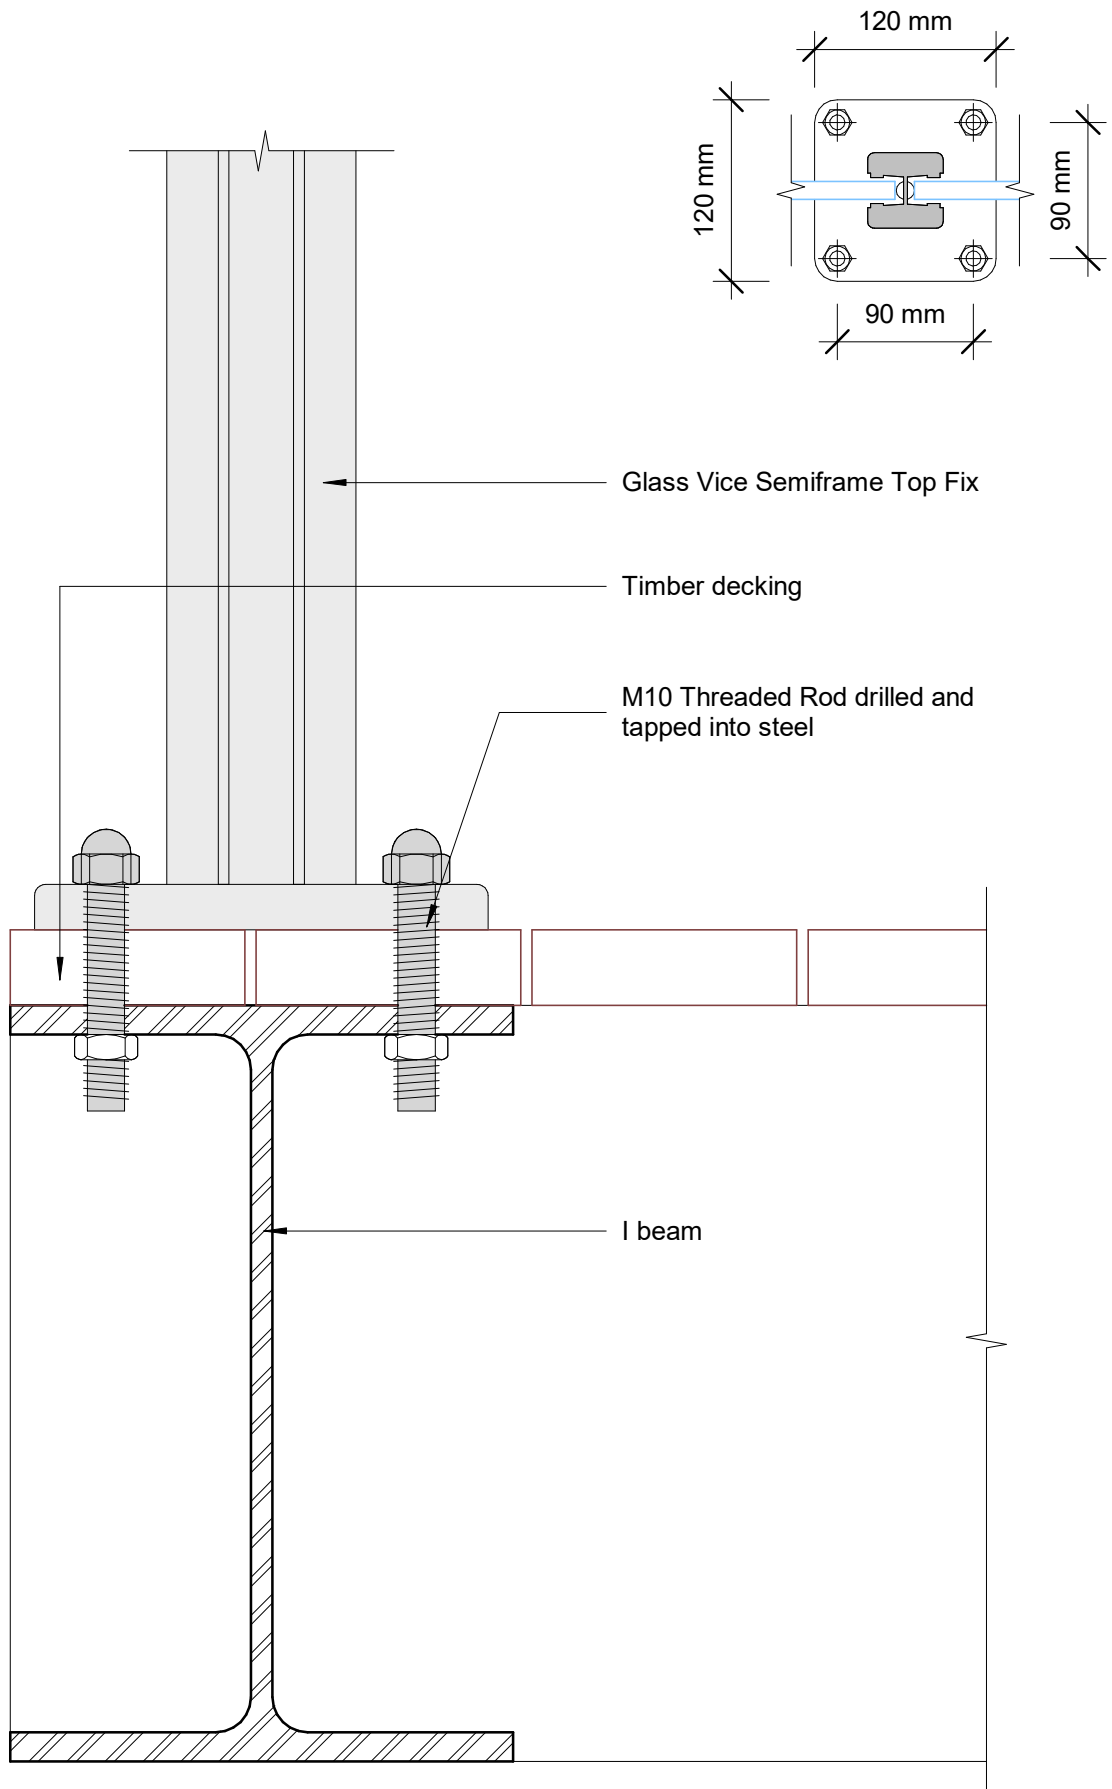

© 2021. The copyright of this document is the property of Glass Vice Limited and shall not be reproduced, copied, loaned or disposed of directly, or indirectly, nor used for any purpose other than that for which it is specifically furnished without prior consent.

gv_southernlites_details.rvt
All dimensions in millimetres

Southern Lites® Semi Frameless
Detail
Fixing Details
Top Fix Steel 4/M Threaded Rod

Date: October 2019
Scale: As indicated
Preliminary

www.glassvice.com
Phone +64 9 414 6565
info@glassvice.com

Quick Code:

GV_SL9_DST_TF_01