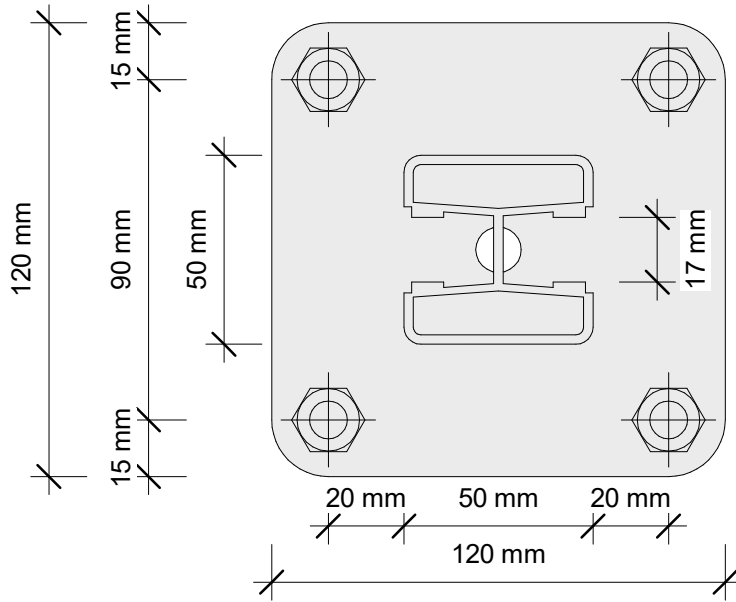

© 2021. The copyright of this document is the property of Glass Vice Limited and shall not be reproduced, copied, loaned or disposed of directly, or indirectly, nor used for any purpose other than that for which it is specifically furnished without prior consent.

gv_southernlites_details.rvt
All dimensions in millimetres

Southern Lites® Semi Frameless
Detail
Fixing Details
Fixing Posts and Plates - Top Fixed

Date: October 2019
Scale: 1 : 2
Preliminary

www.glassvice.com
Phone +64 9 414 6565
info@glassvice.com

Quick Code:

GV_SL9_FIX_TF_01