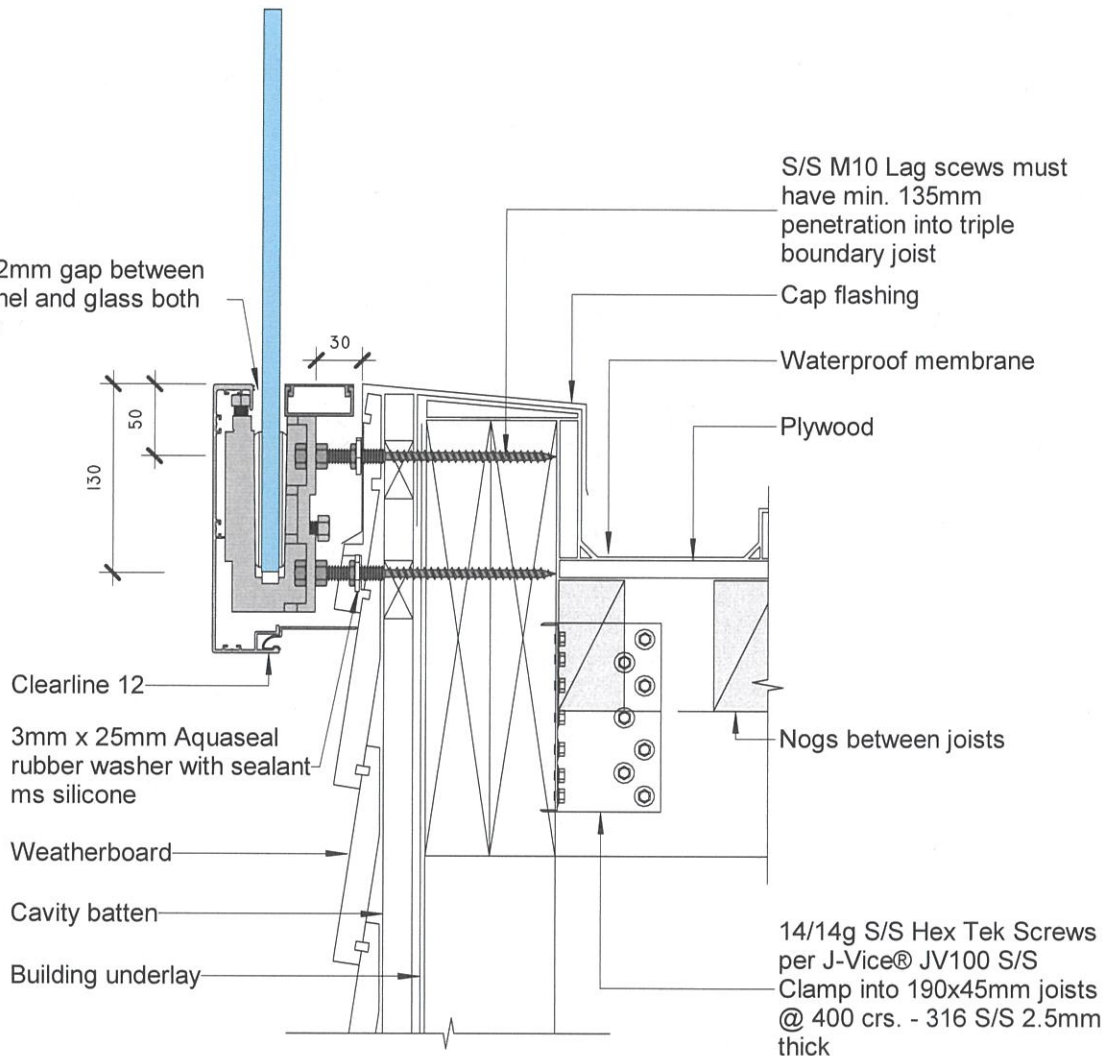

Min. 2mm gap between channel and glass both sides

17 Dec 2019 12:17

© 2019. The copyright of this document is the property of Glass Vice Limited and shall not be reproduced, copied, loaned or disposed of directly, or indirectly, nor used for any purpose other than that for which it is specifically furnished without prior consent.

gv_cad_details.rvt
All dimensions in millimetres

GLASS VICE

Glass Vice® Clearline®
Panel Mounted Fixing Detail - 12mm
Weatherboard

Date: September 2019
Scale: 1 : 5
CAD Based Details

www.glassvice.com
Phone +64 9 414 6565
info@glassvice.com

Quick Code: GV12EH_1310