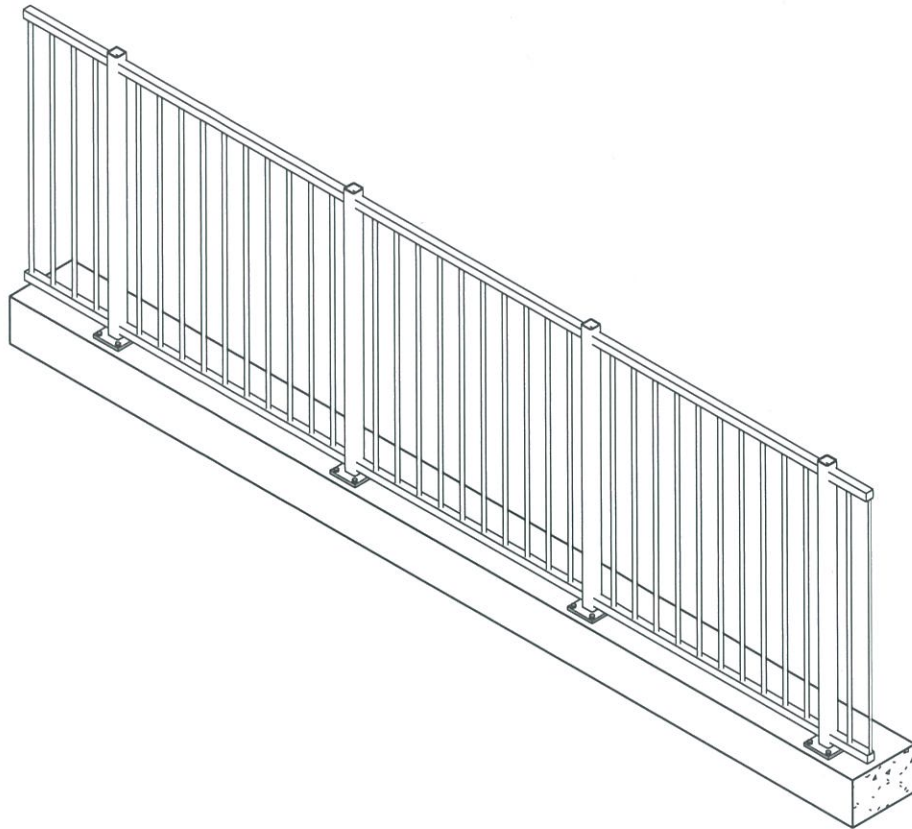

qframe.rvt
All dimensions in millimetres

Glass Vice Pool Fence & Balustrade .35 KN

50x50 Bars Pool Fence
Concrete Top Fix Full 3D view

Date: 170317
Scale:

www.glassvice.com
Phone +64 9 414 6565
info@glassvice.com

Quick Code: **QSPPF_50_150**