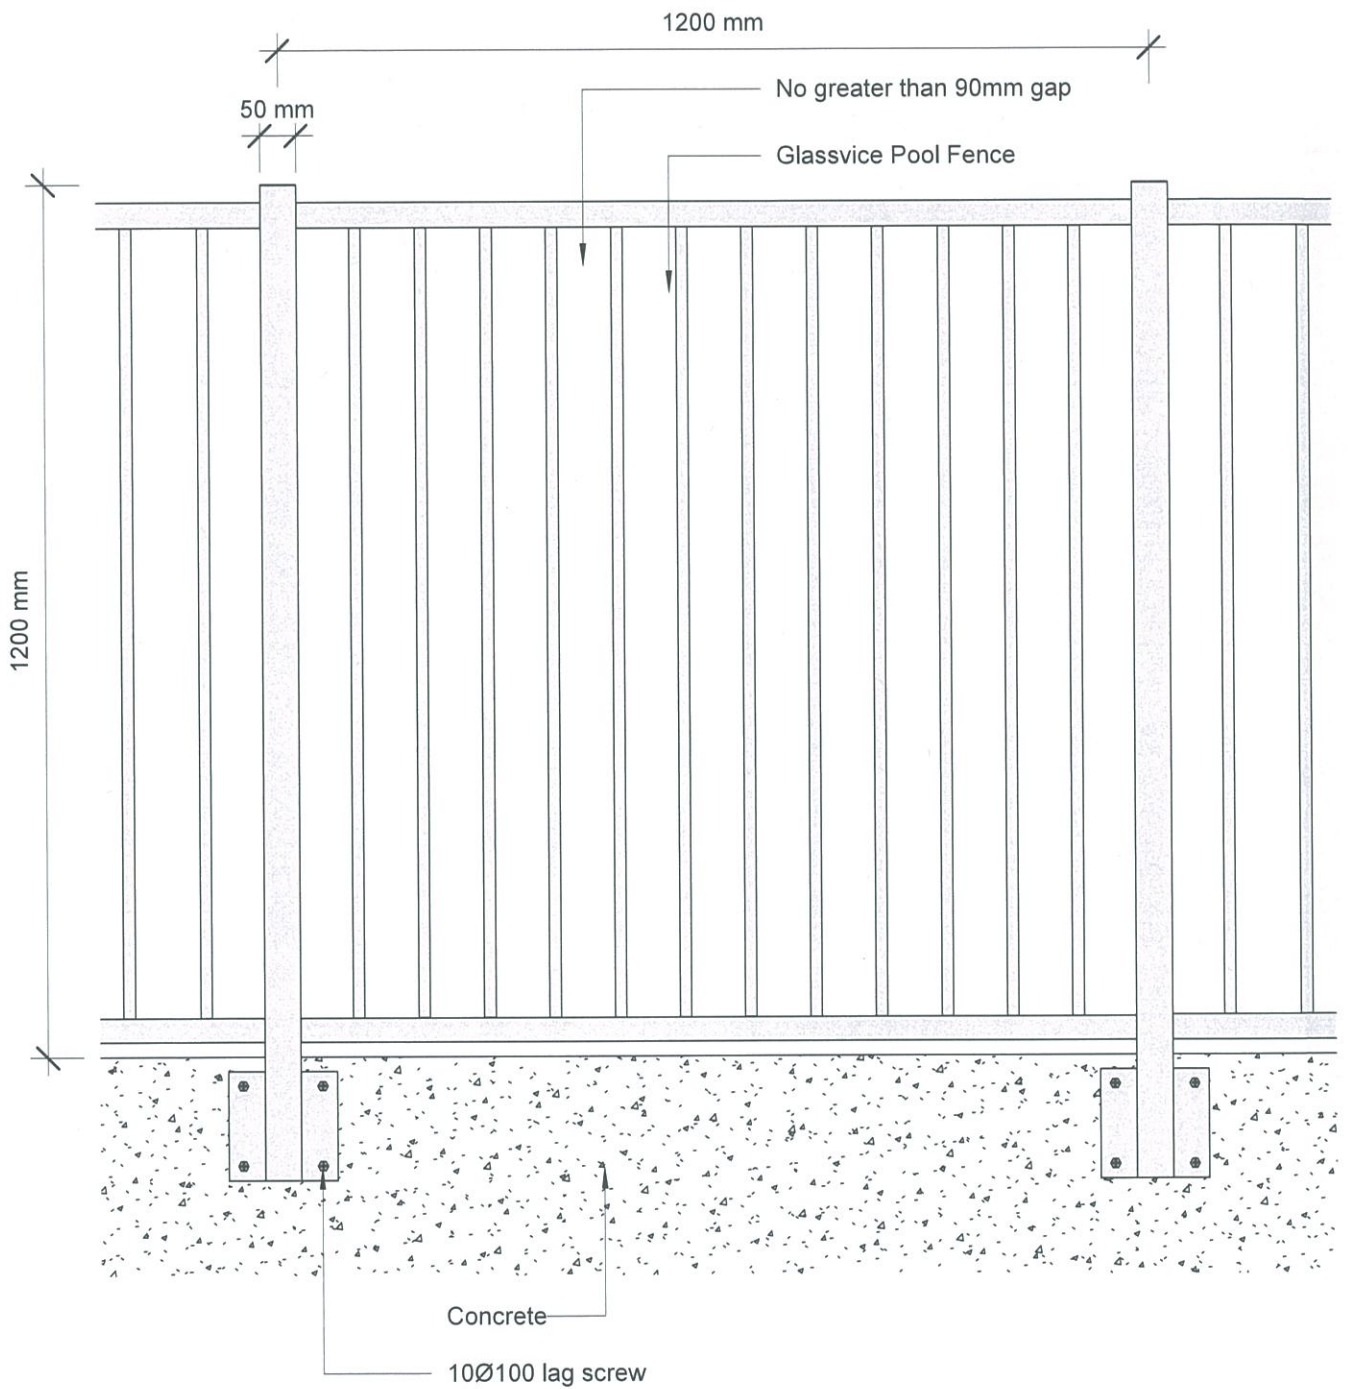

qframe.rvt
All dimensions in millimetres

Glass Vice Pool Fence & Balustrade .35 KN

50x50 Bars Pool Fence
Concrete Side Fix Elevation

Date: 170317
Scale: 1 : 10

www.glassvice.com
Phone +64 9 414 6565
info@glassvice.com

Quick Code: **QSPPF_50_310**