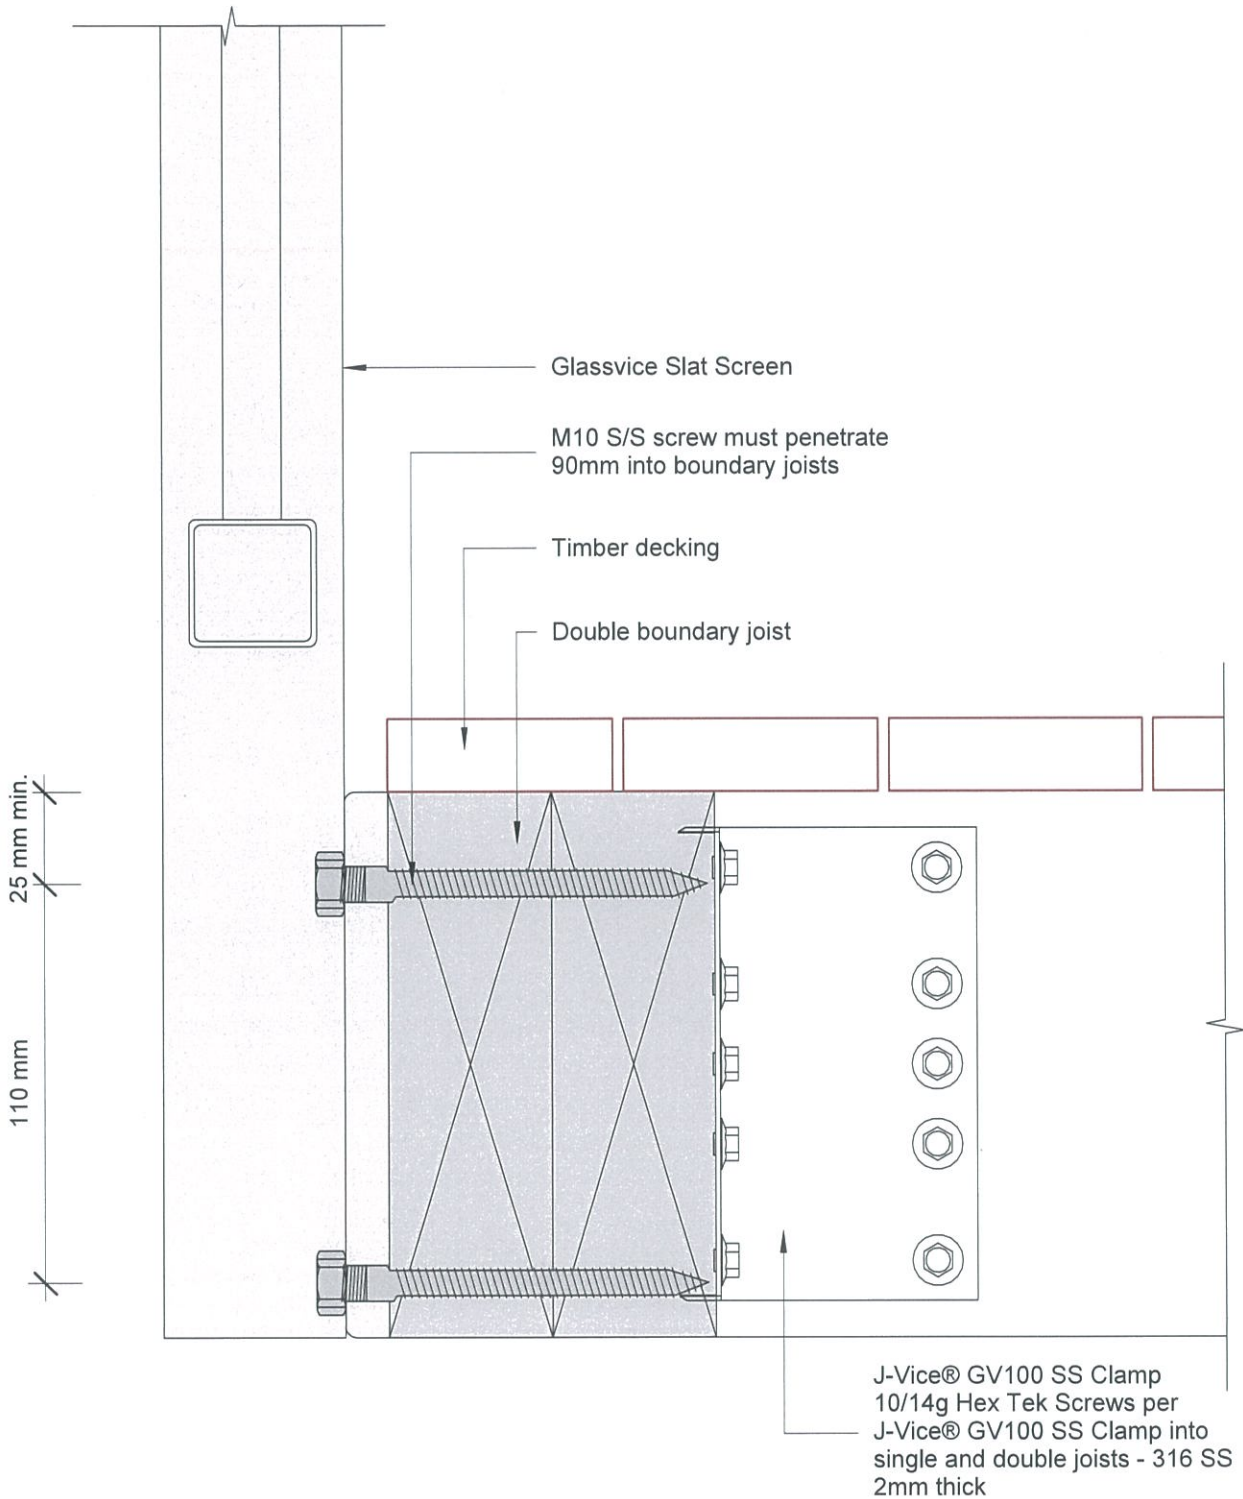

qframe.rvt
All dimensions in millimetres

Glass Vice Pool Fence & Balustrade .35 KN

50x50 Bars Pool Fence
Timber Side Fix Section View

Date: 170317
Scale: 1 : 2

www.glassvice.com
Phone +64 9 414 6565
info@glassvice.com

Quick Code: QSPPF_50_420