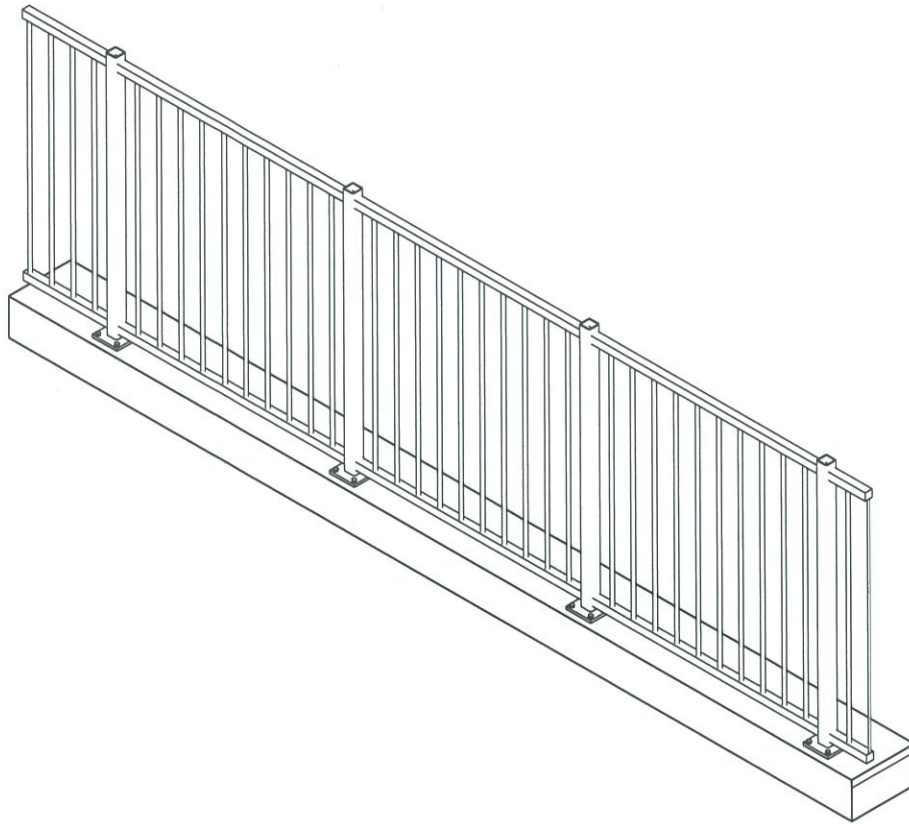

qframe.vt
All dimensions in millimetres

Glass Vice Pool Fence & Balustrade .35 KN

50x50 Bars Pool Fence

Timber Top Fix Full 3D view

Date: 170317
Scale:

www.glassvice.com
Phone +64 9 414 6565
info@glassvice.com

Quick Code:

QSPPF_50_250