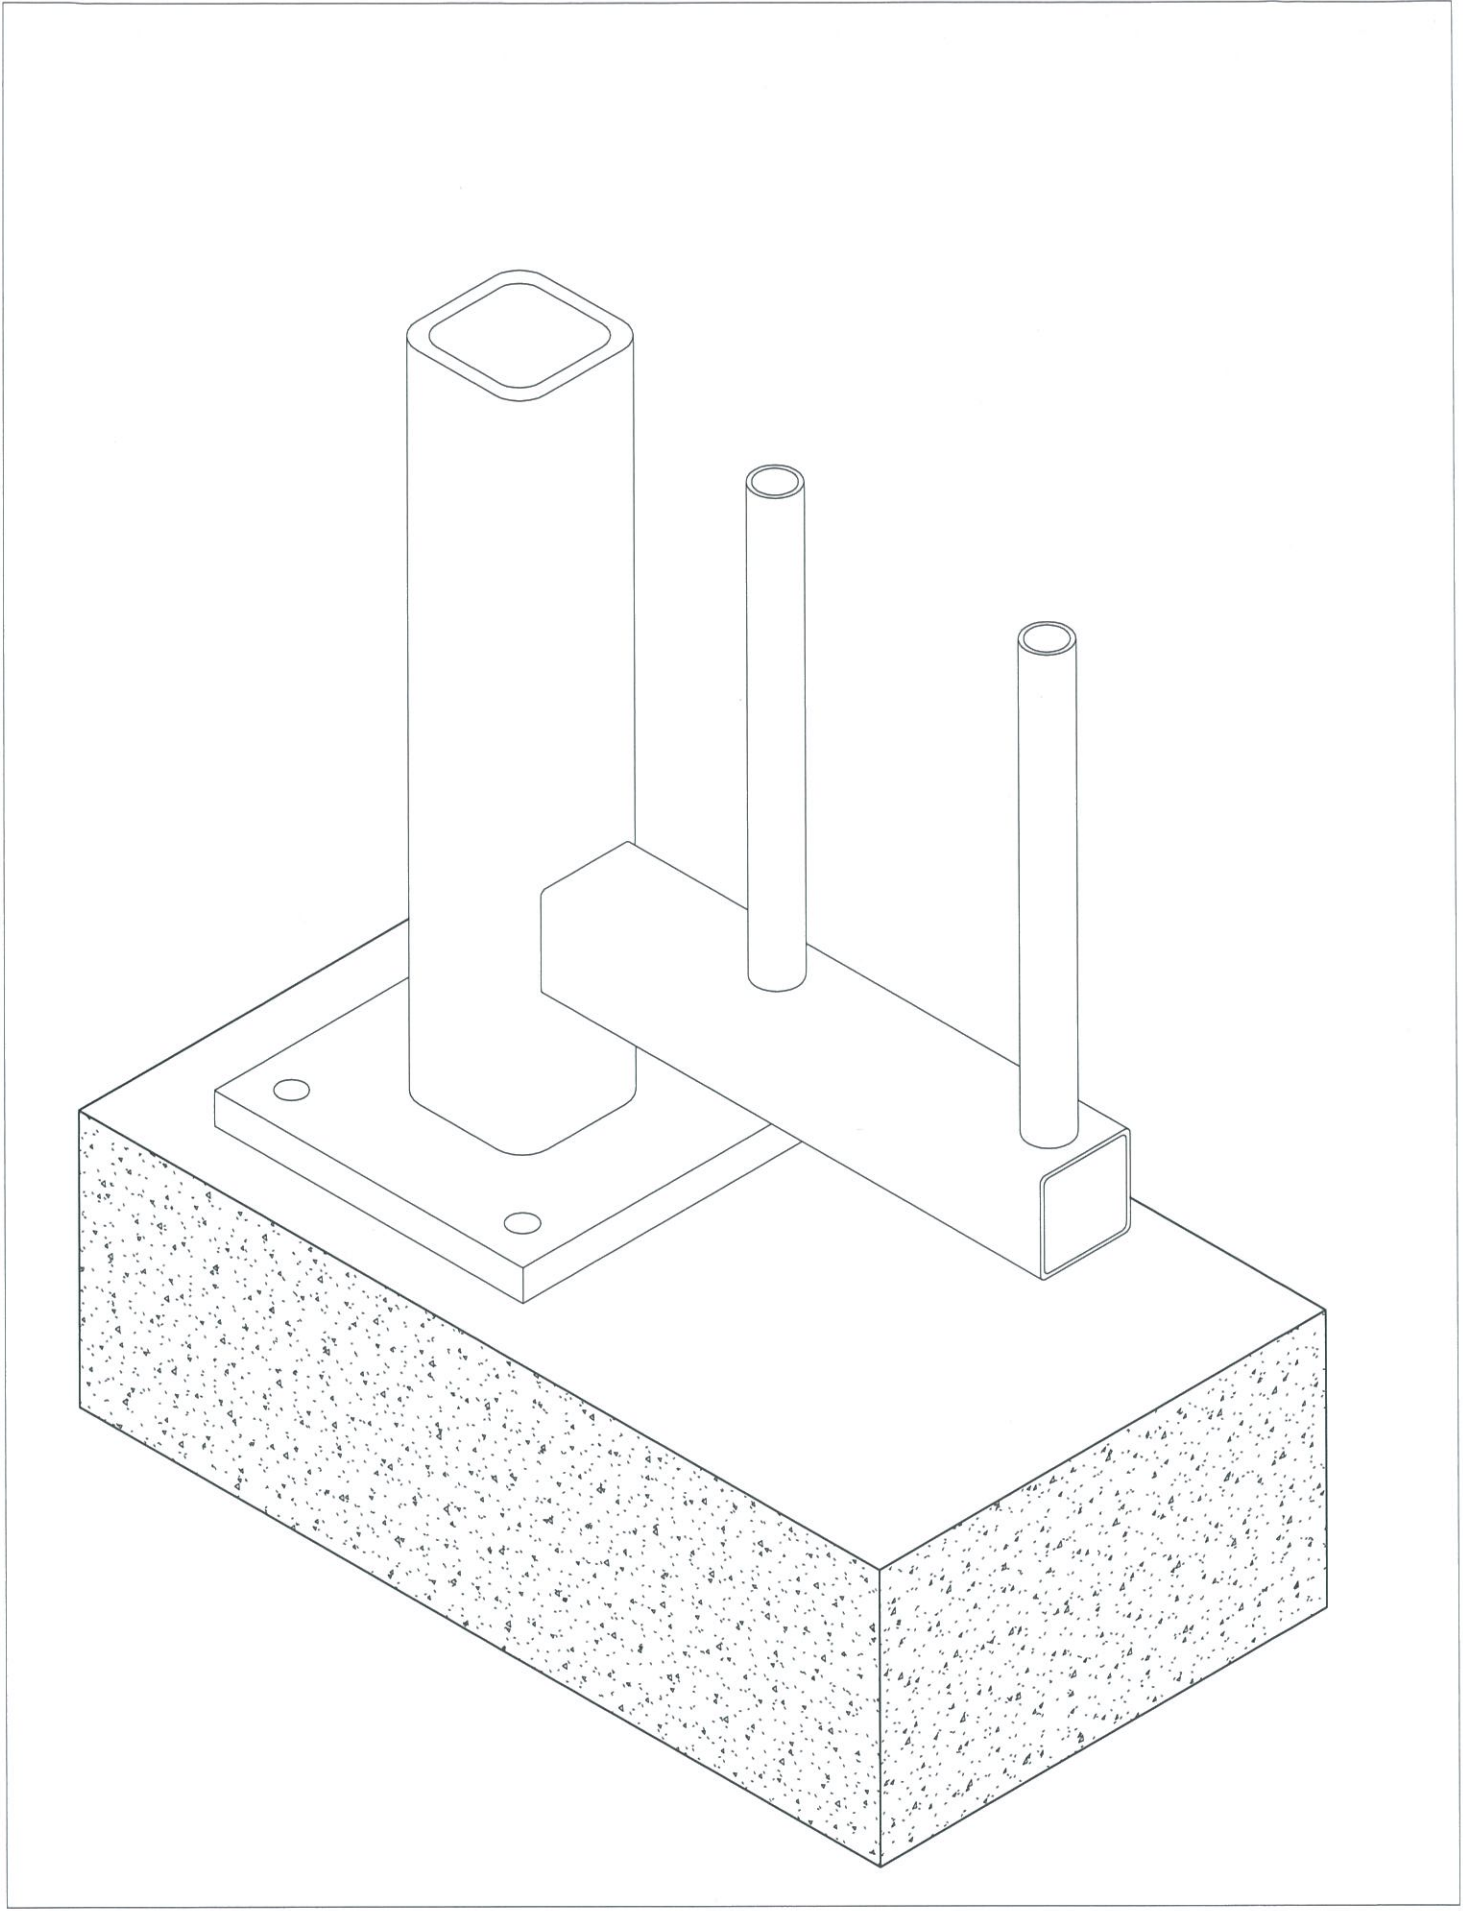

qframe.rvt
All dimensions in millimetres

Glass Vice Pool Fence & Balustrade .35 KN
50x50 Bars Pool Fence
Concrete Top Fix 3D

Date: 170317
Scale:
www.glassvice.com
Phone +64 9 414 6565
info@glassvice.com

Quick Code: **QSPPF_50_140**