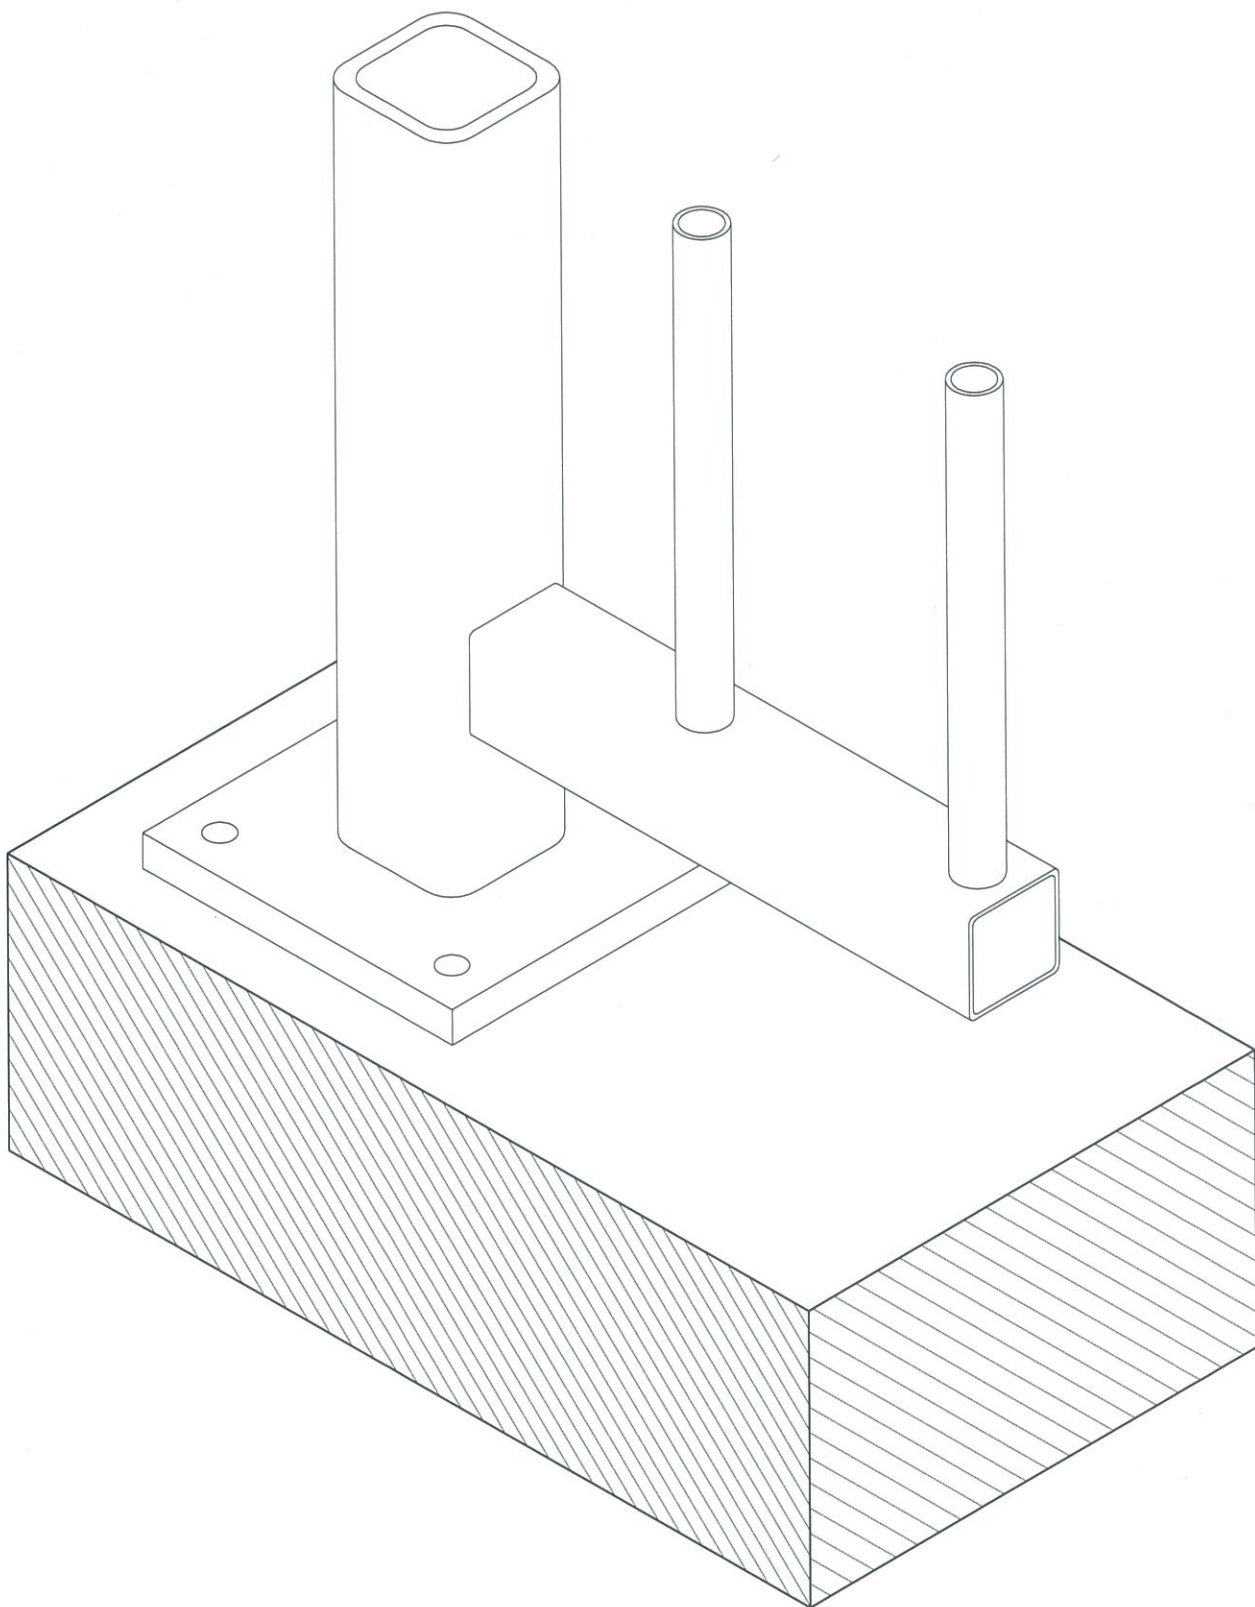

qframe.vt
All dimensions in millimetres

Glass Vice Pool Fence & Balustrade .35 KN

50x50 Bars Pool Fence

Timber Top Fix 3D

Date: 170317
Scale:

www.glassvice.com
Phone +64 9 414 6565
info@glassvice.com

Quick Code:

QSPPF_50_240