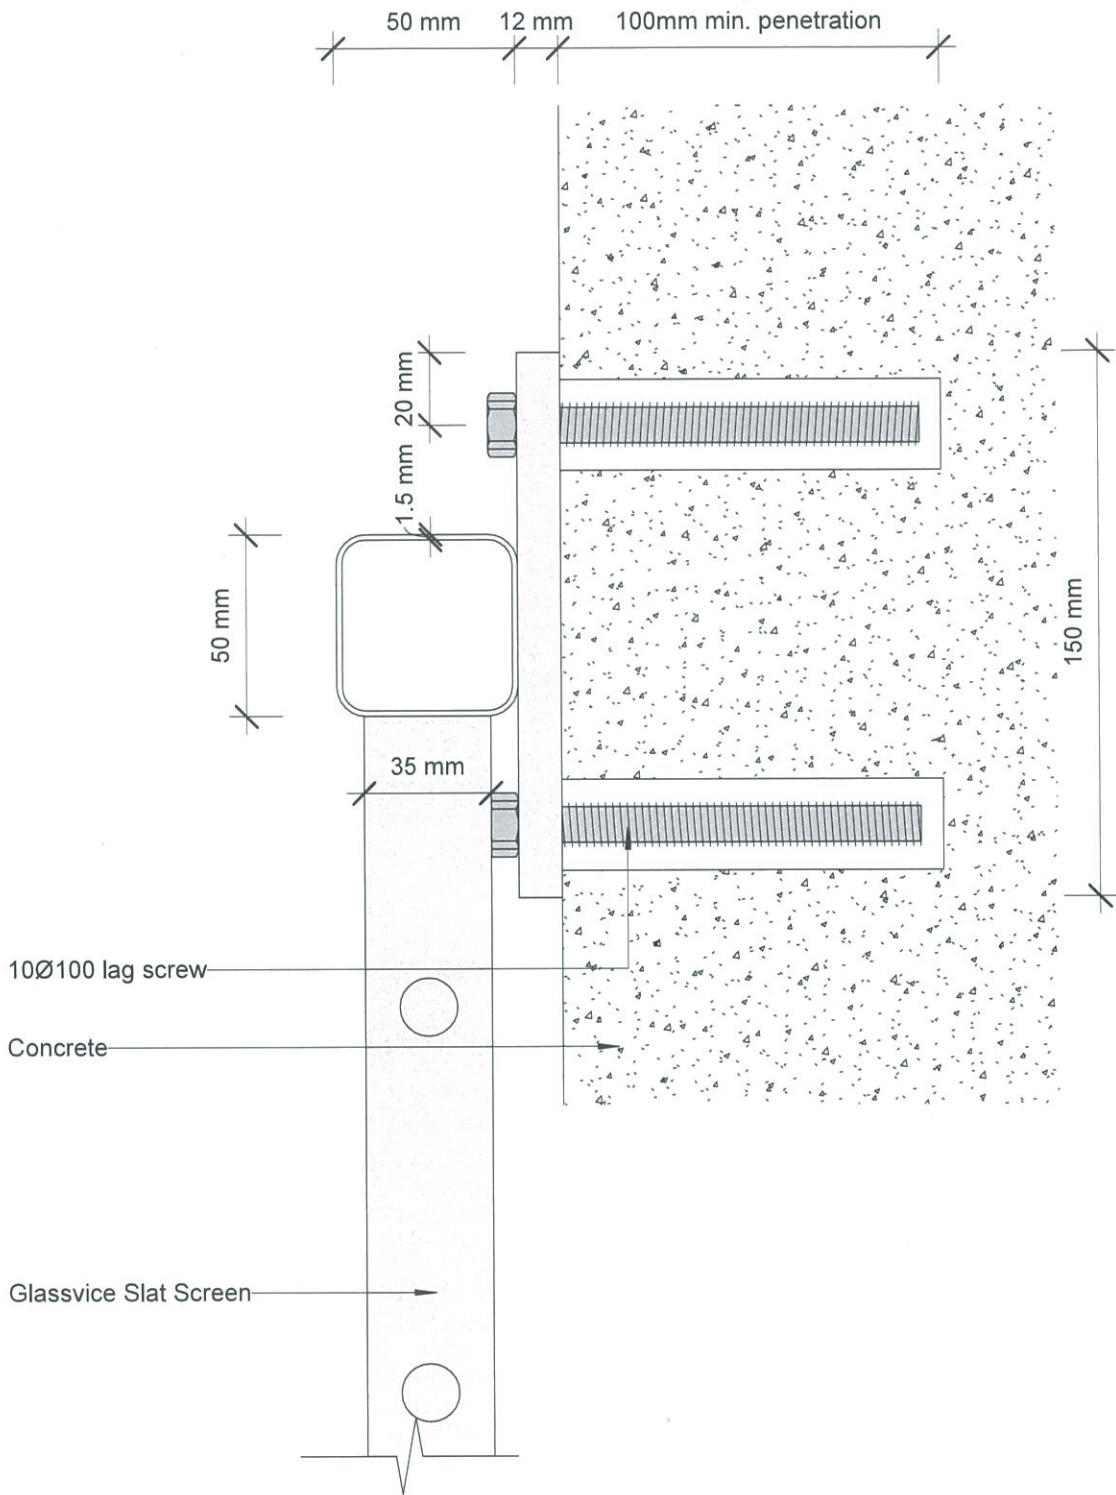

qframe.vrt
All dimensions in millimetres

Glass Vice Pool Fence & Balustrade .35 KN
50x50 Bars Pool Fence
Concrete Side Fix Plan View

Date: 170317
Scale: 1 : 2

www.glassvice.com
Phone +64 9 414 6565
info@glassvice.com

Quick Code: **QSPPF_50_330**