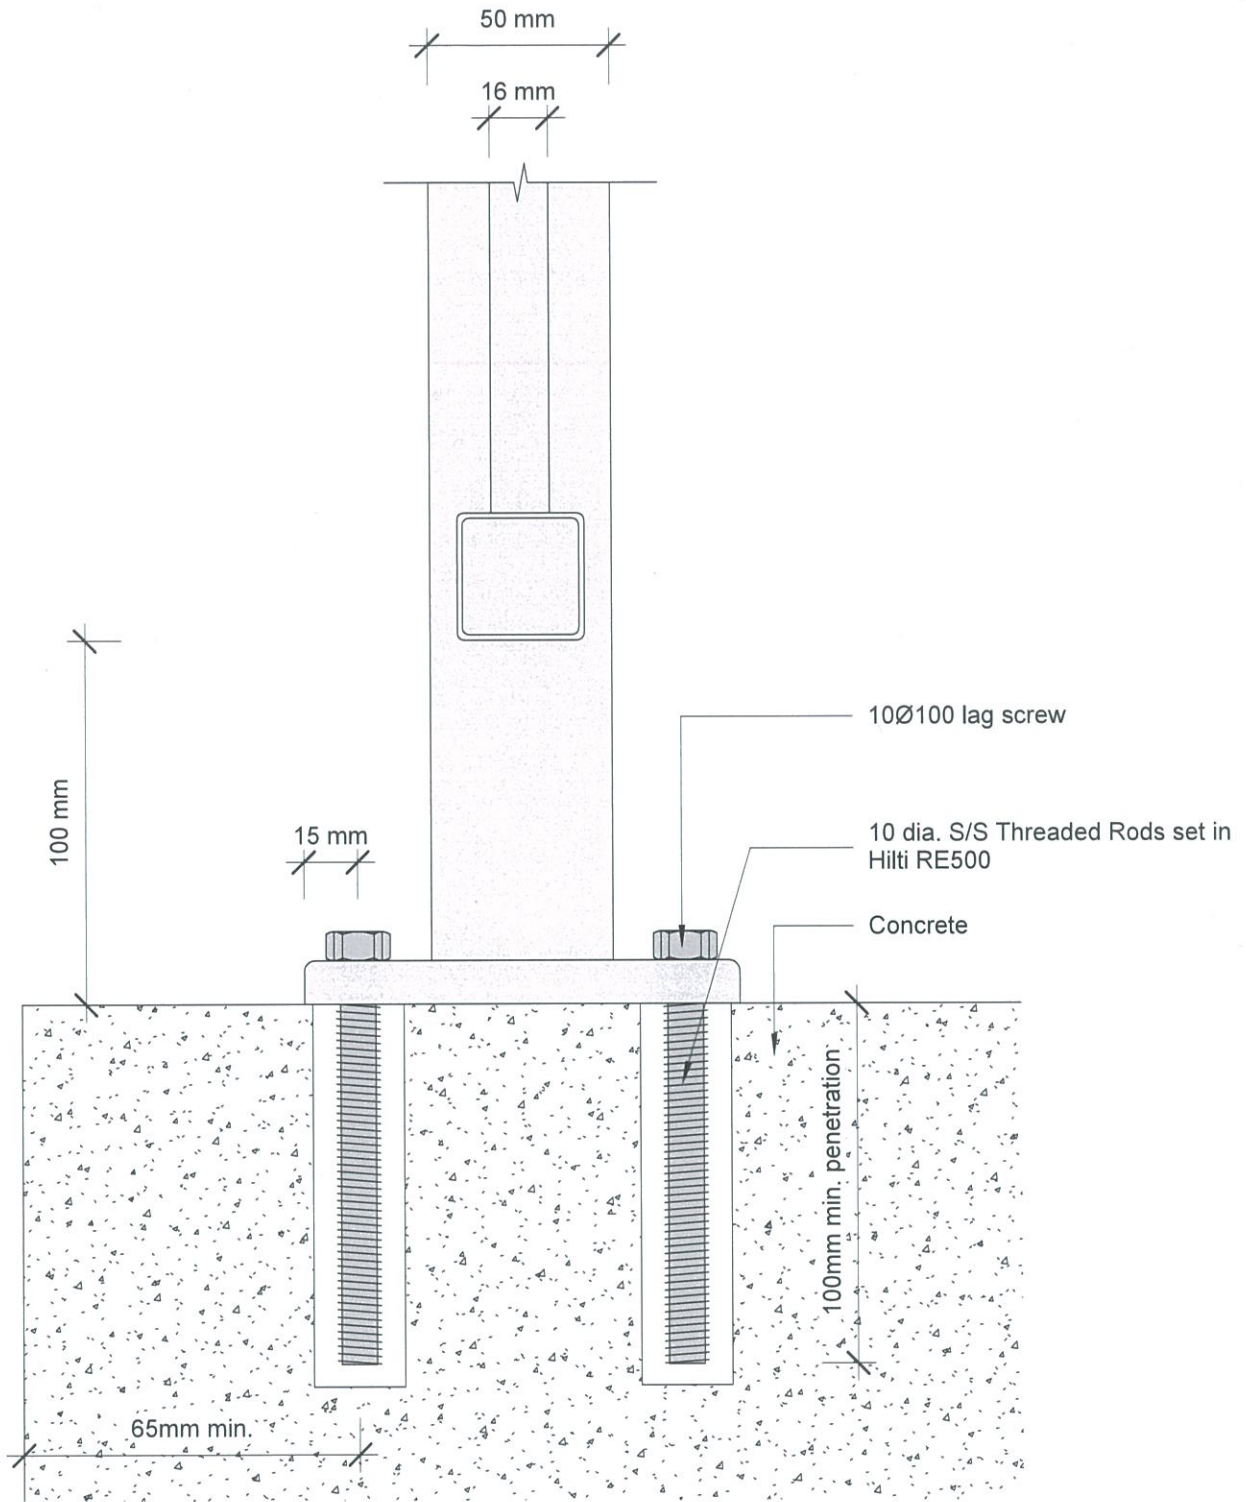

gframe.rvt
All dimensions in millimetres

Glass Vice Pool Fence & Balustrade .35 KN

50x50 Bars Pool Fence
Concrete Top Fix Section View

Date: 170317
Scale: 1 : 2

www.glassvice.com
Phone +64 9 414 6565
info@glassvice.com

Quick Code: **QSPPF_50_120**