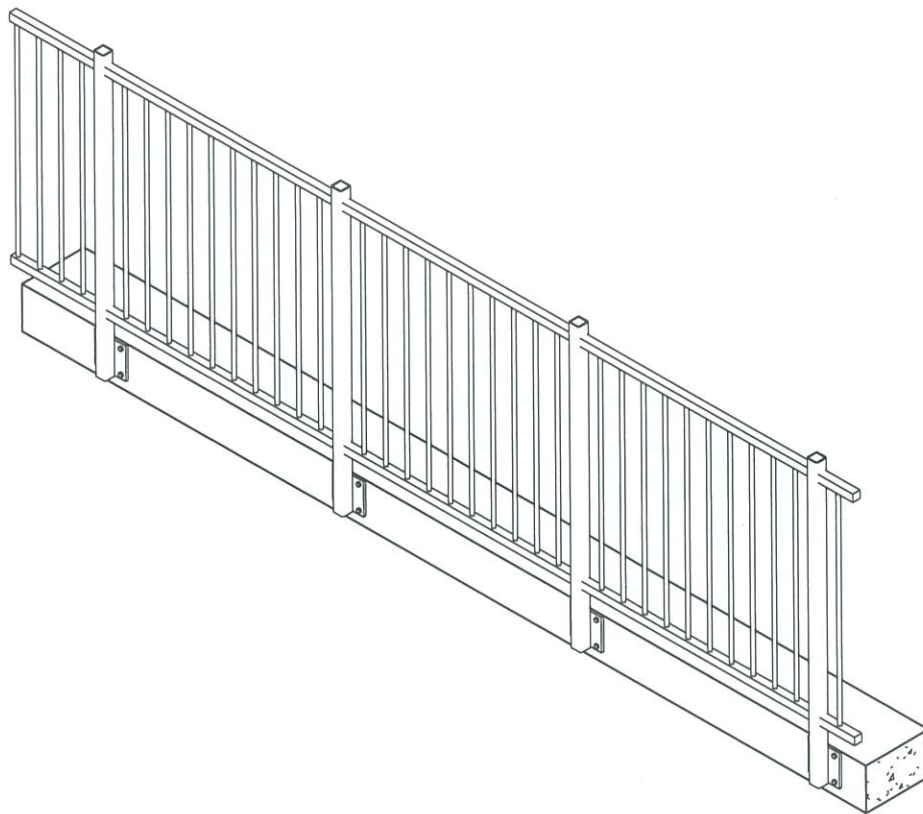

qframe.rvt
All dimensions in millimetres

**GLASS
VICE**

Glass Vice Pool Fence & Balustrade .35 KN
50x50 Bars Pool Fence
Concrete Side Fix Full 3D view

Date: 170317
Scale:

www.glassvice.com
Phone +64 9 414 6565
info@glassvice.com

Quick Code: **QSPPF_50_350**