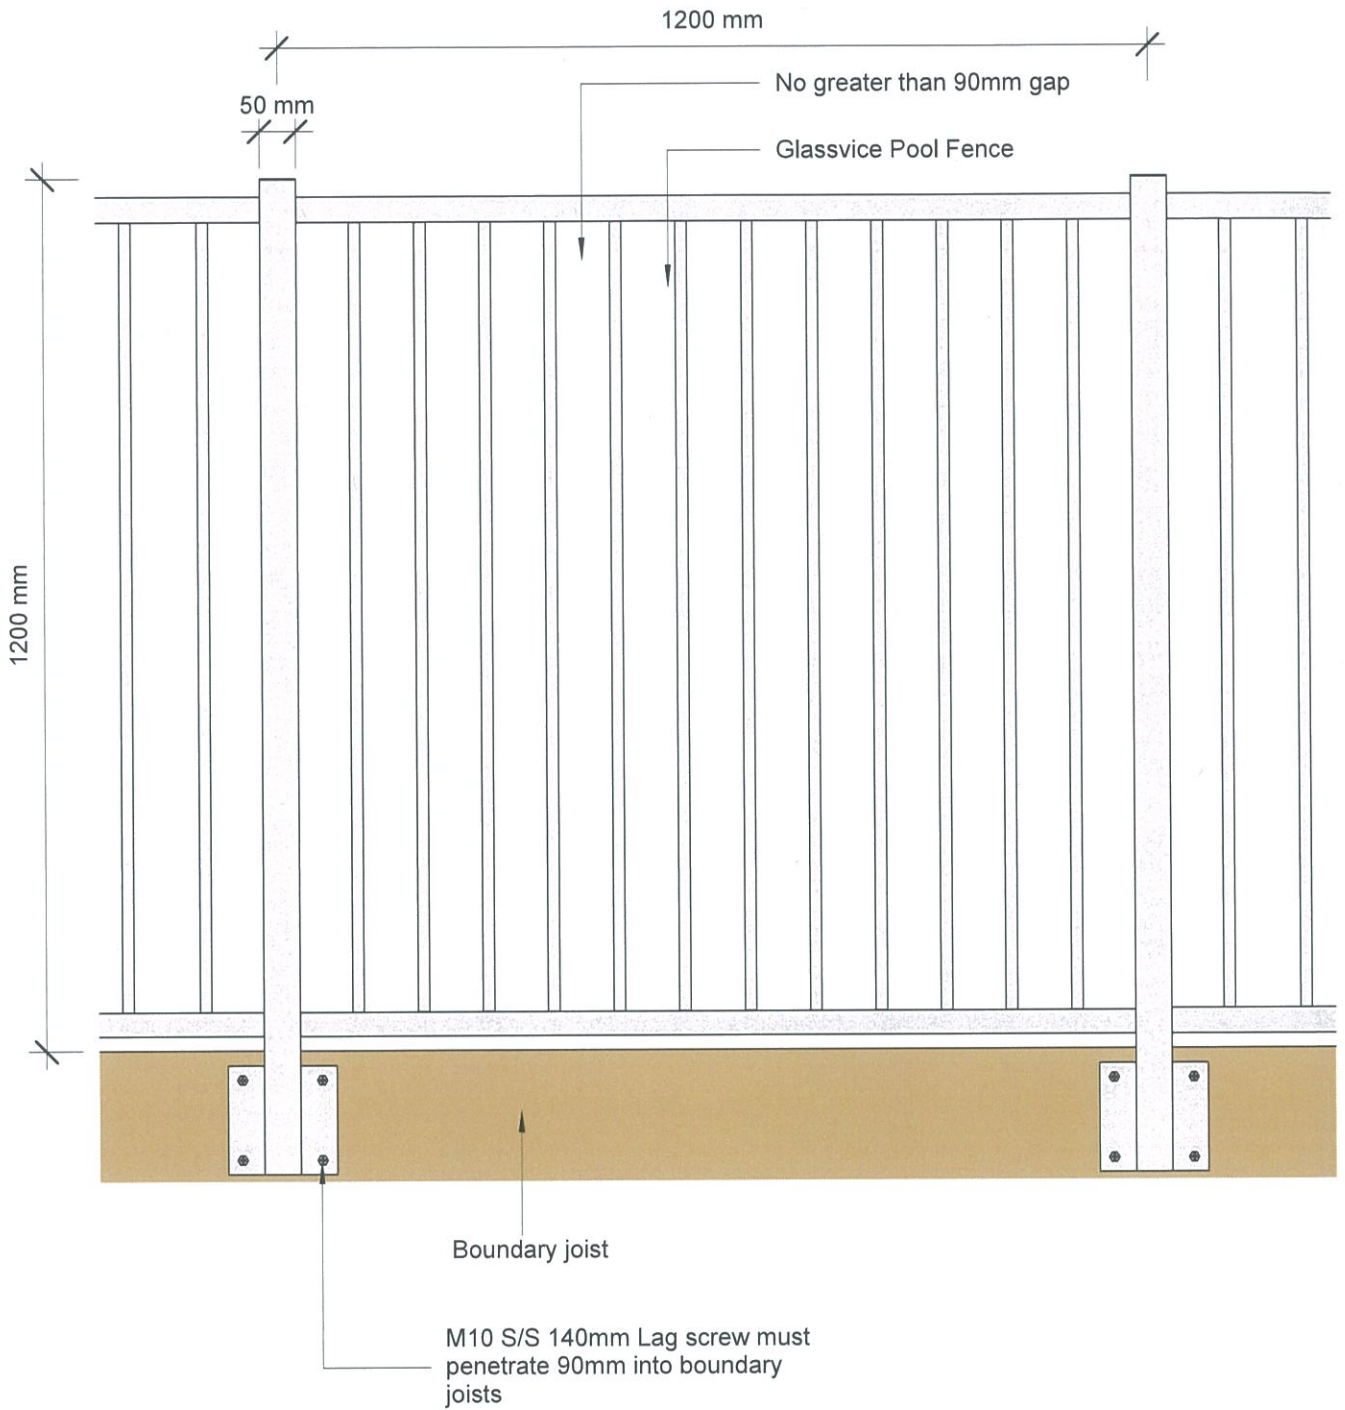

qframe.rvt
All dimensions in millimetres

Glass Vice Pool Fence & Balustrade .35 KN

50x50 Bars Pool Fence
Timber Side Fix Elevation

Date: 170317
Scale: 1 : 10

www.glassvice.com
Phone +64 9 414 6565
info@glassvice.com

Quick Code:

QSPPF_50_410