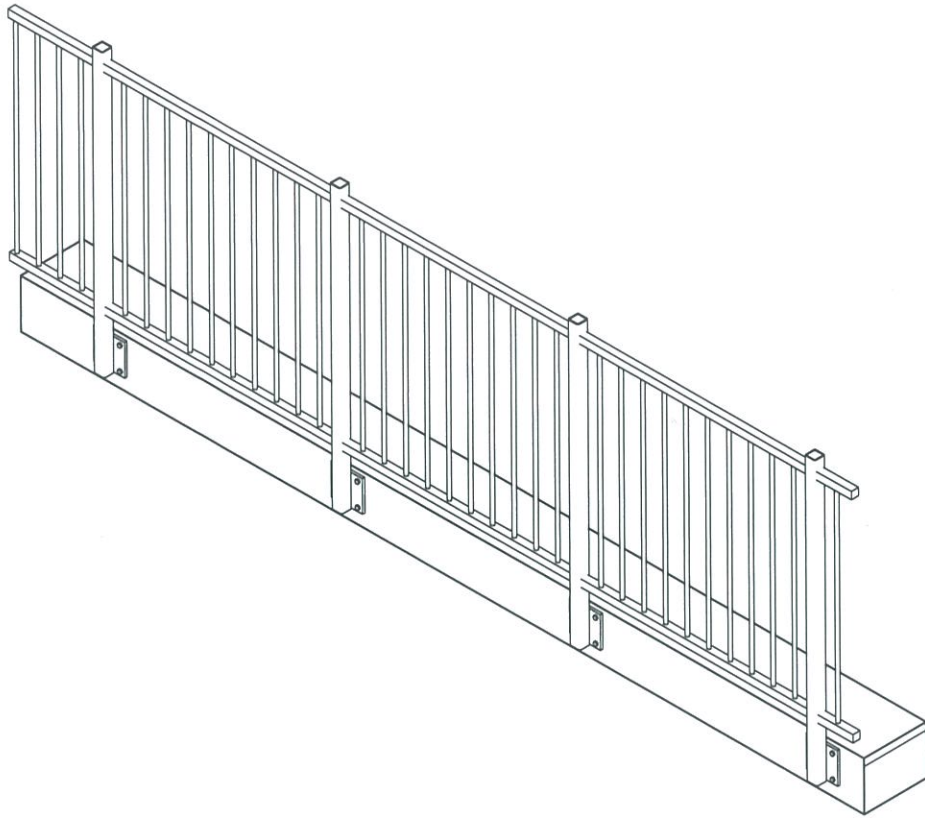

© 2017. The copyright of this document is the property of Glass Vice Limited and shall not be reproduced, copied, loaned or disposed of directly, or indirectly, nor used for any purpose other than that for which it is specifically furnished without prior consent.

qframe.rvt
All dimensions in millimetres

Glass Vice Pool Fence & Balustrade .35 KN

50x50 Bars Pool Fence

Timber Side Fix full 3D

Date: 170317
Scale:

www.glassvice.com
Phone +64 9 414 6565
info@glassvice.com

Quick Code:

QSPPF_50_450