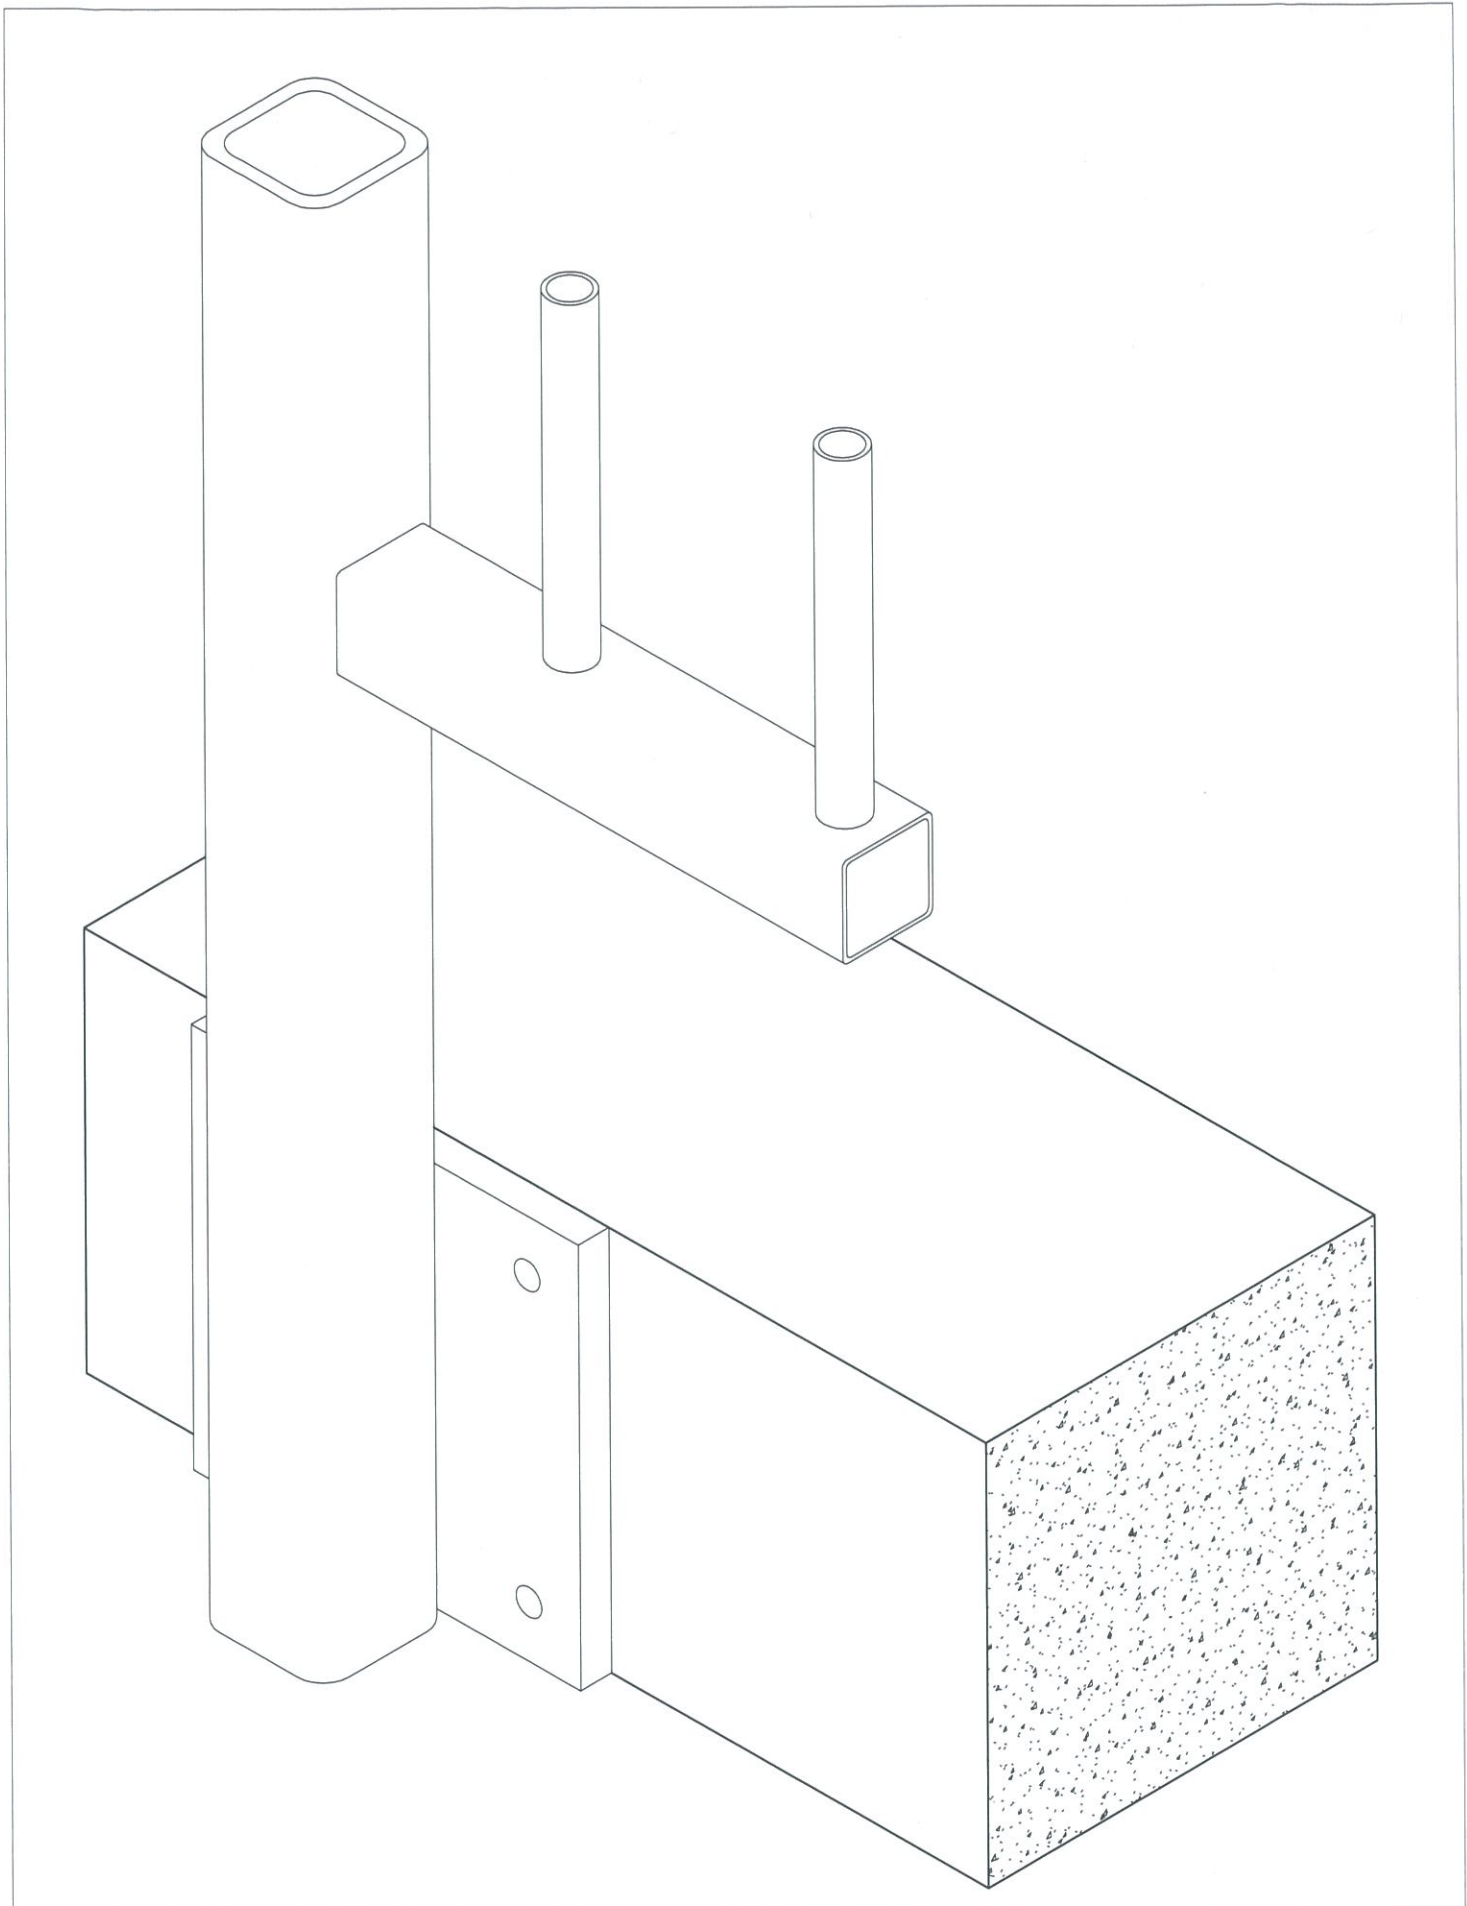

qframe.rvt
All dimensions in millimetres

Glass Vice Pool Fence & Balustrade .35 KN
50x50 Bars Pool Fence
Concrete Side Fix 3D

Date: 170317
Scale:

www.glassvice.com
Phone +64 9 414 6565
info@glassvice.com

Quick Code: **QSPPF_50_340**