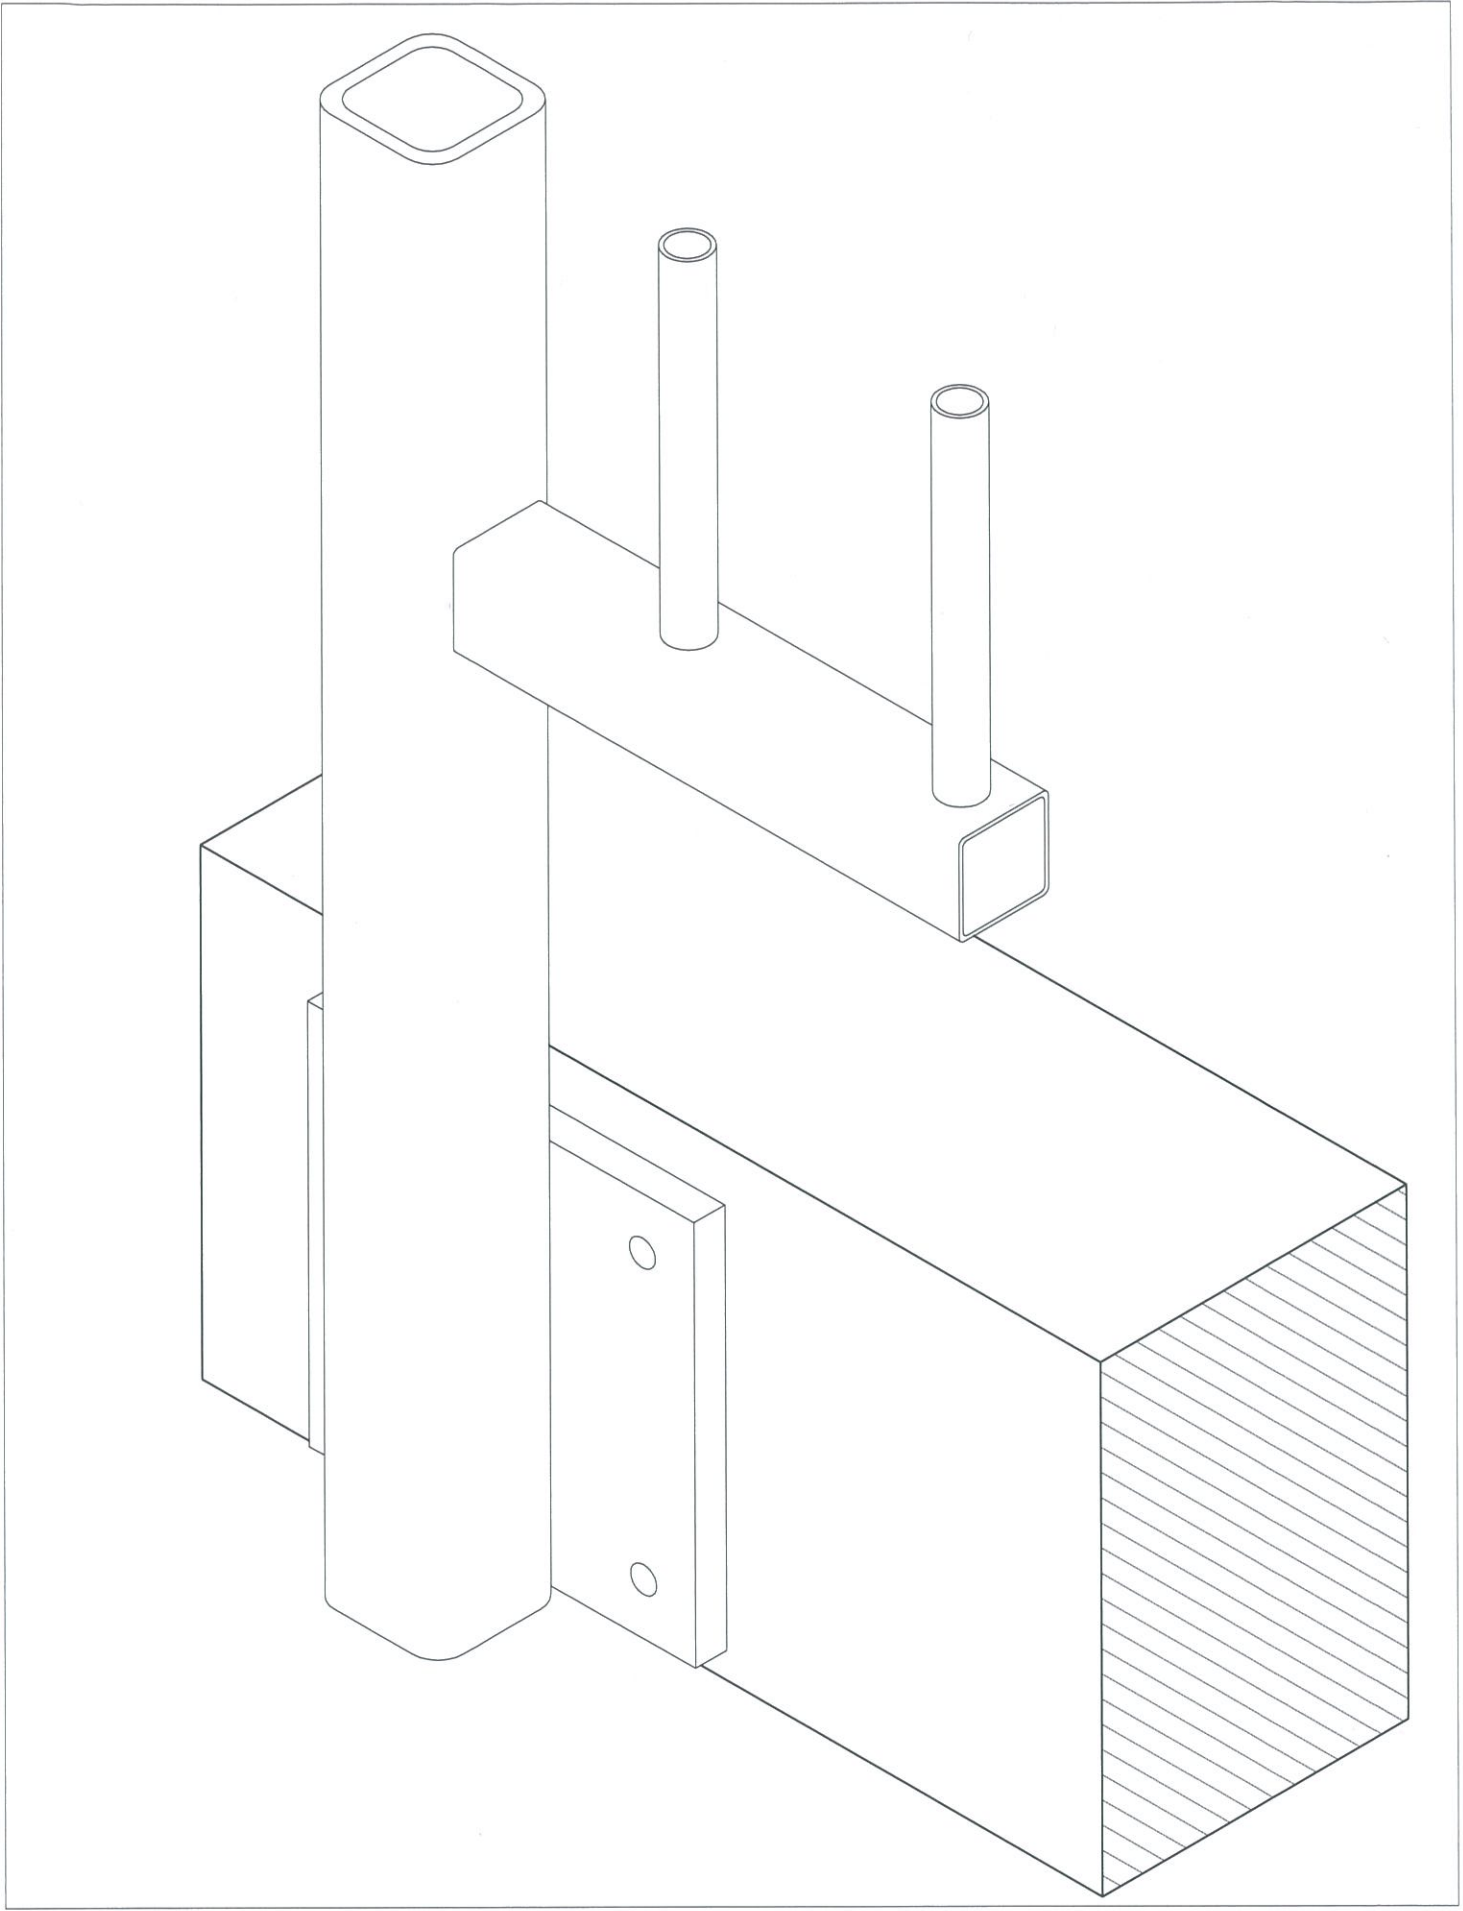

© 2017. The copyright of this document is the property of Glass Vice Limited and shall not be reproduced, copied, loaned or disposed of directly, or indirectly, nor used for any purpose other than that for which it is specifically furnished without prior consent.

qframe.rvt
All dimensions in millimetres

Glass Vice Pool Fence & Balustrade .35 KN
50x50 Bars Pool Fence
Timber Side Fix 3D

Date: 170317
Scale:

www.glassvice.com
Phone +64 9 414 6565
info@glassvice.com

Quick Code: **QSPPF_50_440**