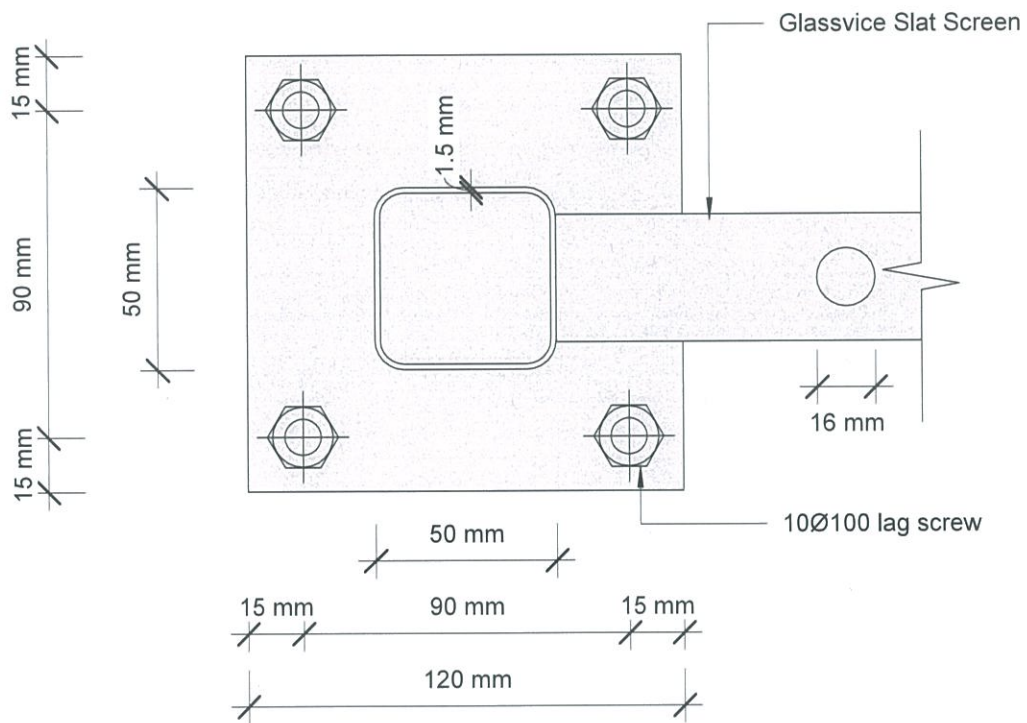

qframe.rvt
All dimensions in millimetres

Glass Vice Pool Fence & Balustrade .35 KN

50x50 Bars Pool Fence
Timber Top Fix Plan View

Date: 170317
Scale: 1 : 2

www.glassvice.com
Phone +64 9 414 6565
info@glassvice.com

Quick Code: **QSPPF_50_230**