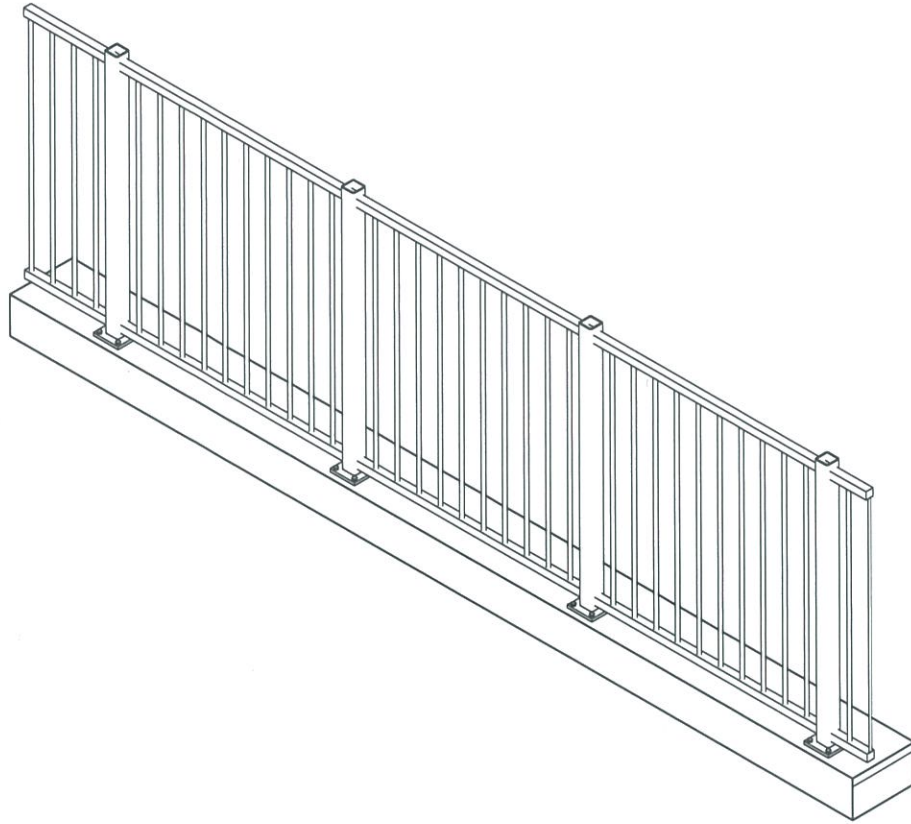

qframe.rvt
All dimensions in millimetres

Glass Vice Pool Fence & Balustrade .75 KN

62x62 Bars Pool Fence

Timber Top Fix Full 3D view

Date: 170317

Scale:

www.glassvice.com

Phone +64 9 414 6565

info@glassvice.com

Quick Code:

QSPPF_62_250