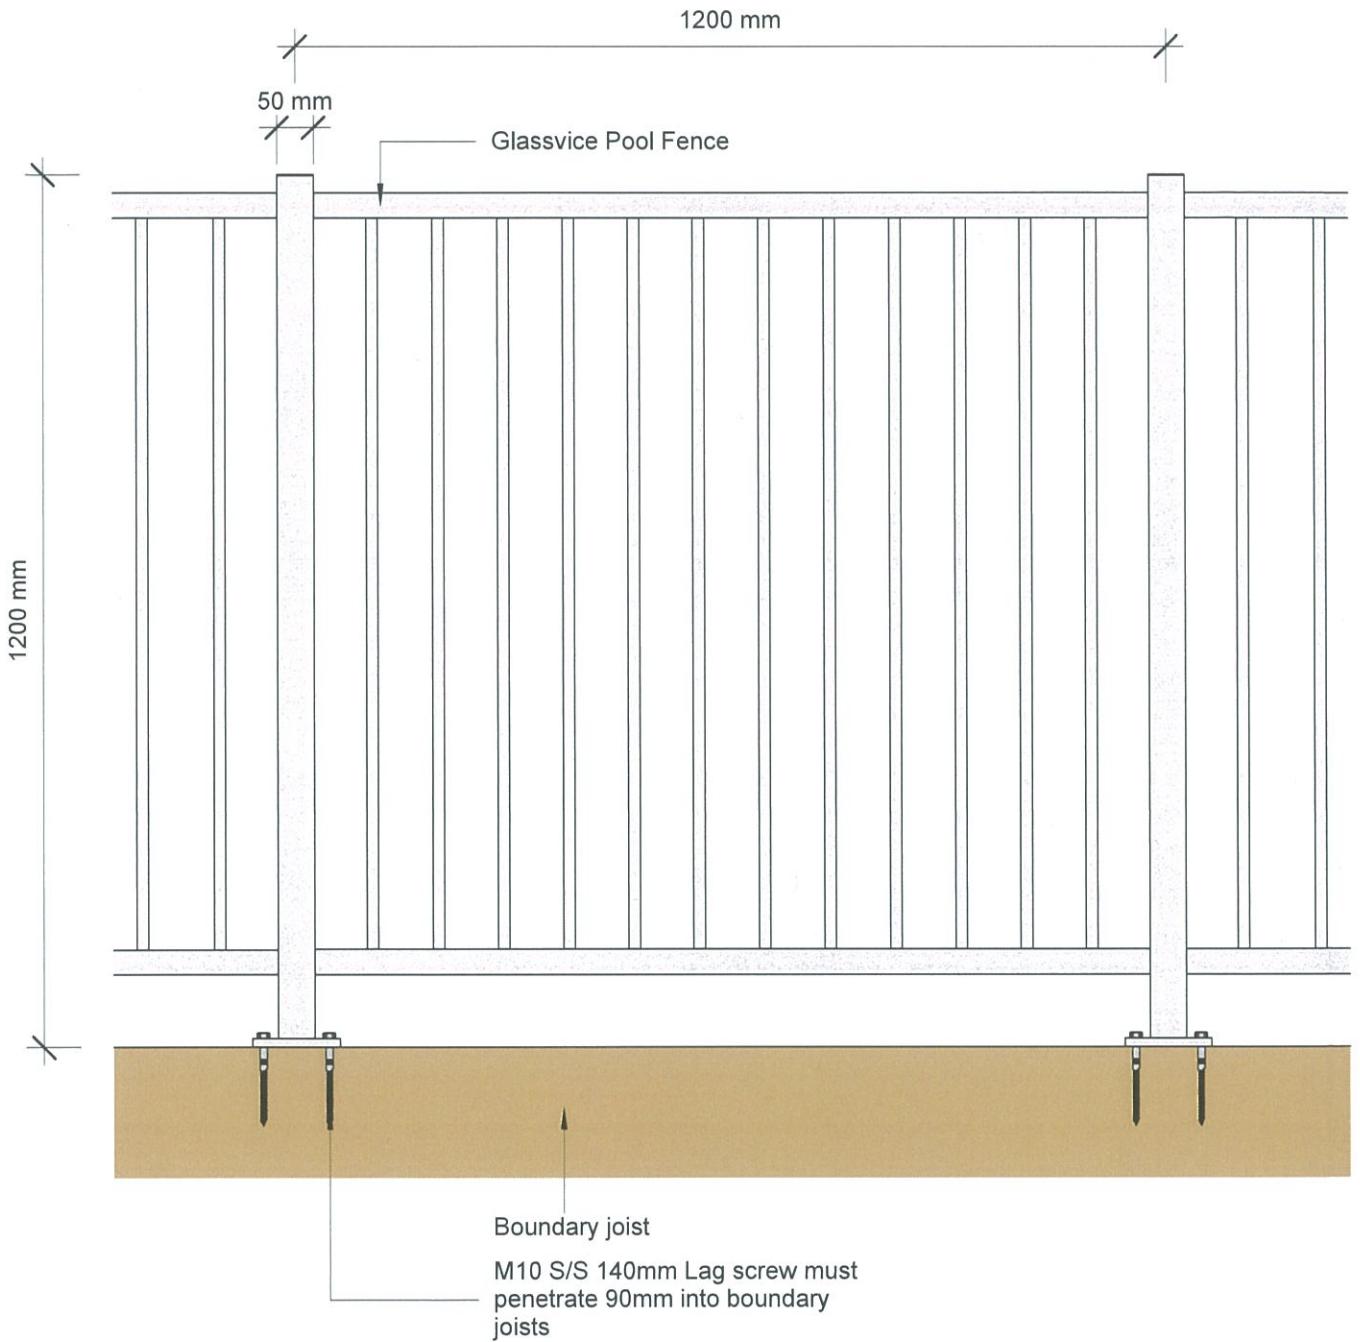

qframe.rvt
All dimensions in millimetres

Glass Vice Pool Fence & Balustrade .75 KN

62x62 Bars Pool Fence
Timber Top Fix Elevation

Date: 170317
Scale: 1 : 10

www.glassvice.com
Phone +64 9 414 6565
info@glassvice.com

Quick Code: **QSPPF_62_210**