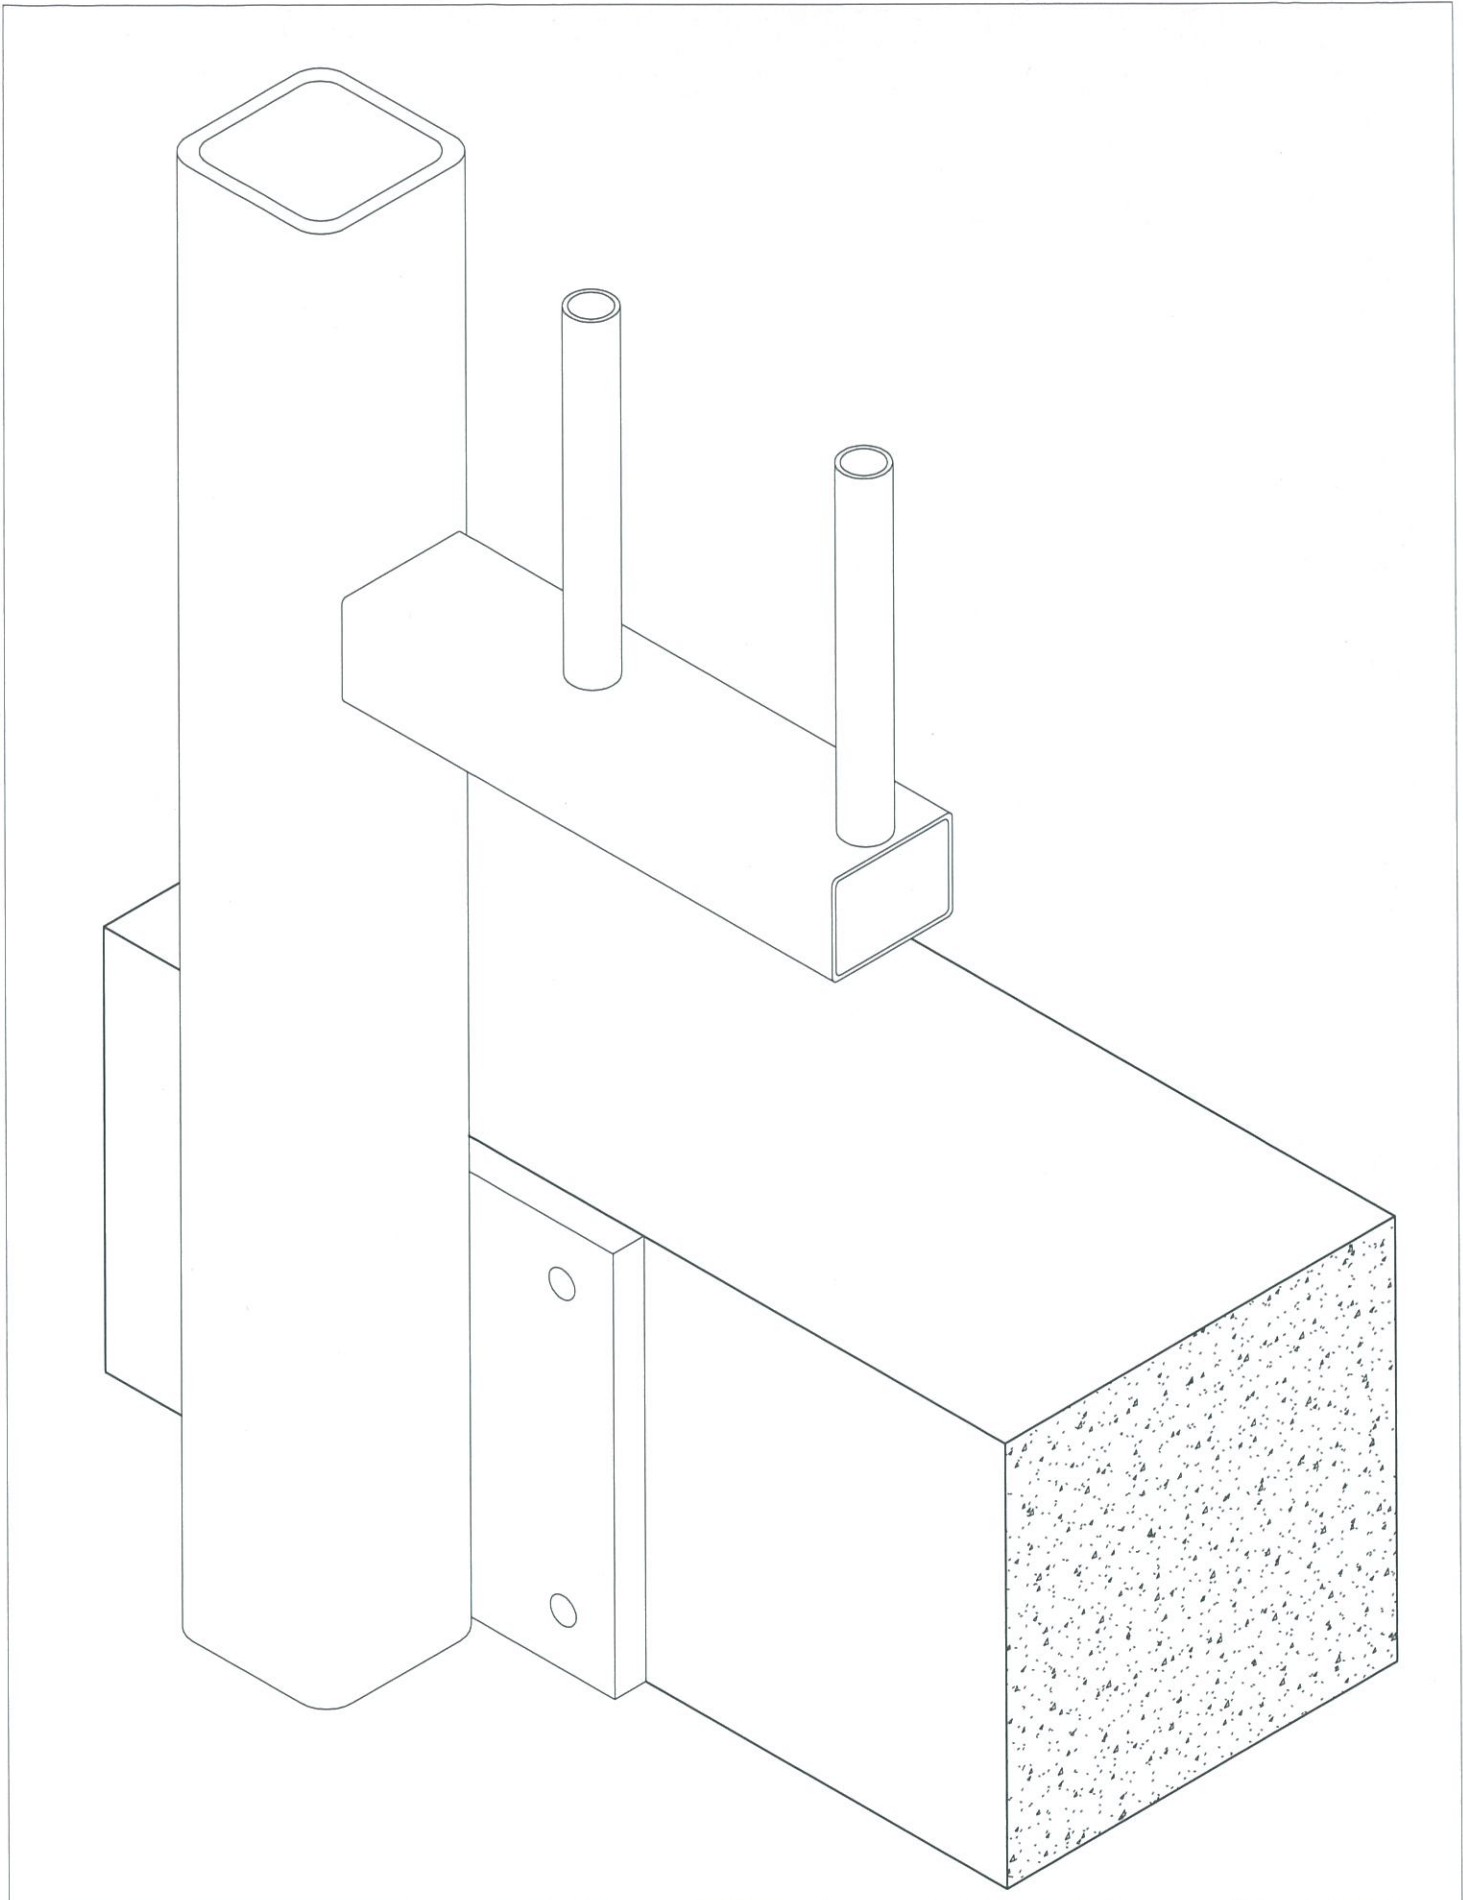

qframe.rvt
All dimensions in millimetres

Glass Vice Pool Fence & Balustrade .75 KN

62x62 Bars Pool Fence
Concrete Side Fix 3D

Date: 170317
Scale:

www.glassvice.com
Phone +64 9 414 6565
info@glassvice.com

Quick Code:

QSPPF_62_340