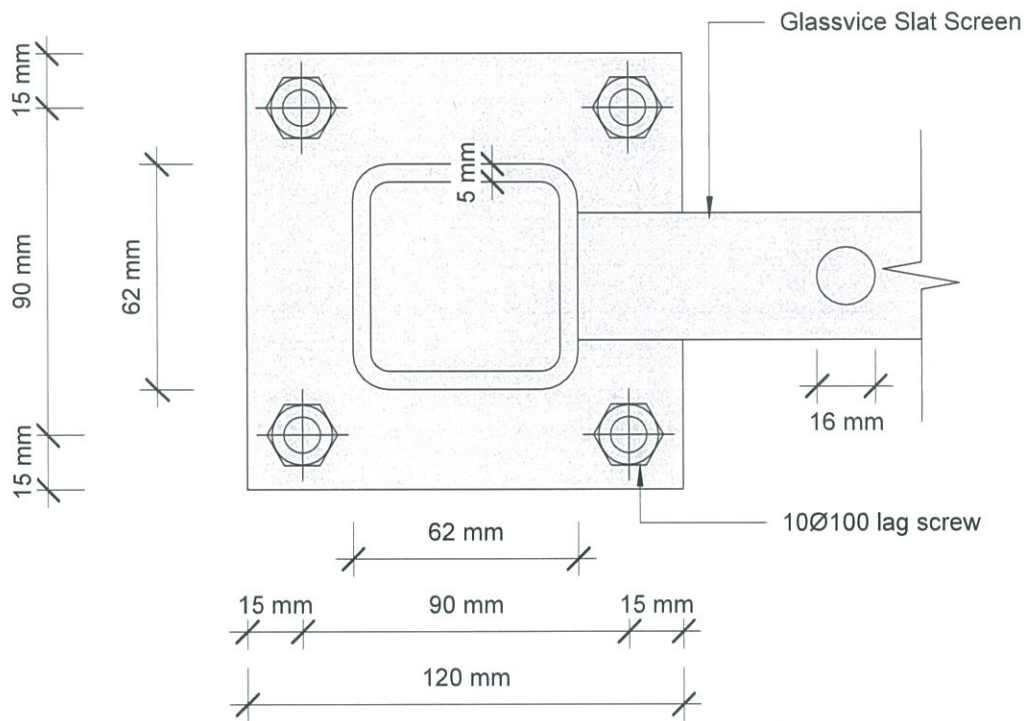

qframe.rvt
All dimensions in millimetres

**GLASS
VICE**

Glass Vice Pool Fence & Balustrade .75 KN
62x62 Bars Pool Fence
Concrete Top Fix Plan View

Date: 170317
Scale: 1 : 2

www.glassvice.com
Phone +64 9 414 6565
info@glassvice.com

Quick Code: **QSPPF_62_130**