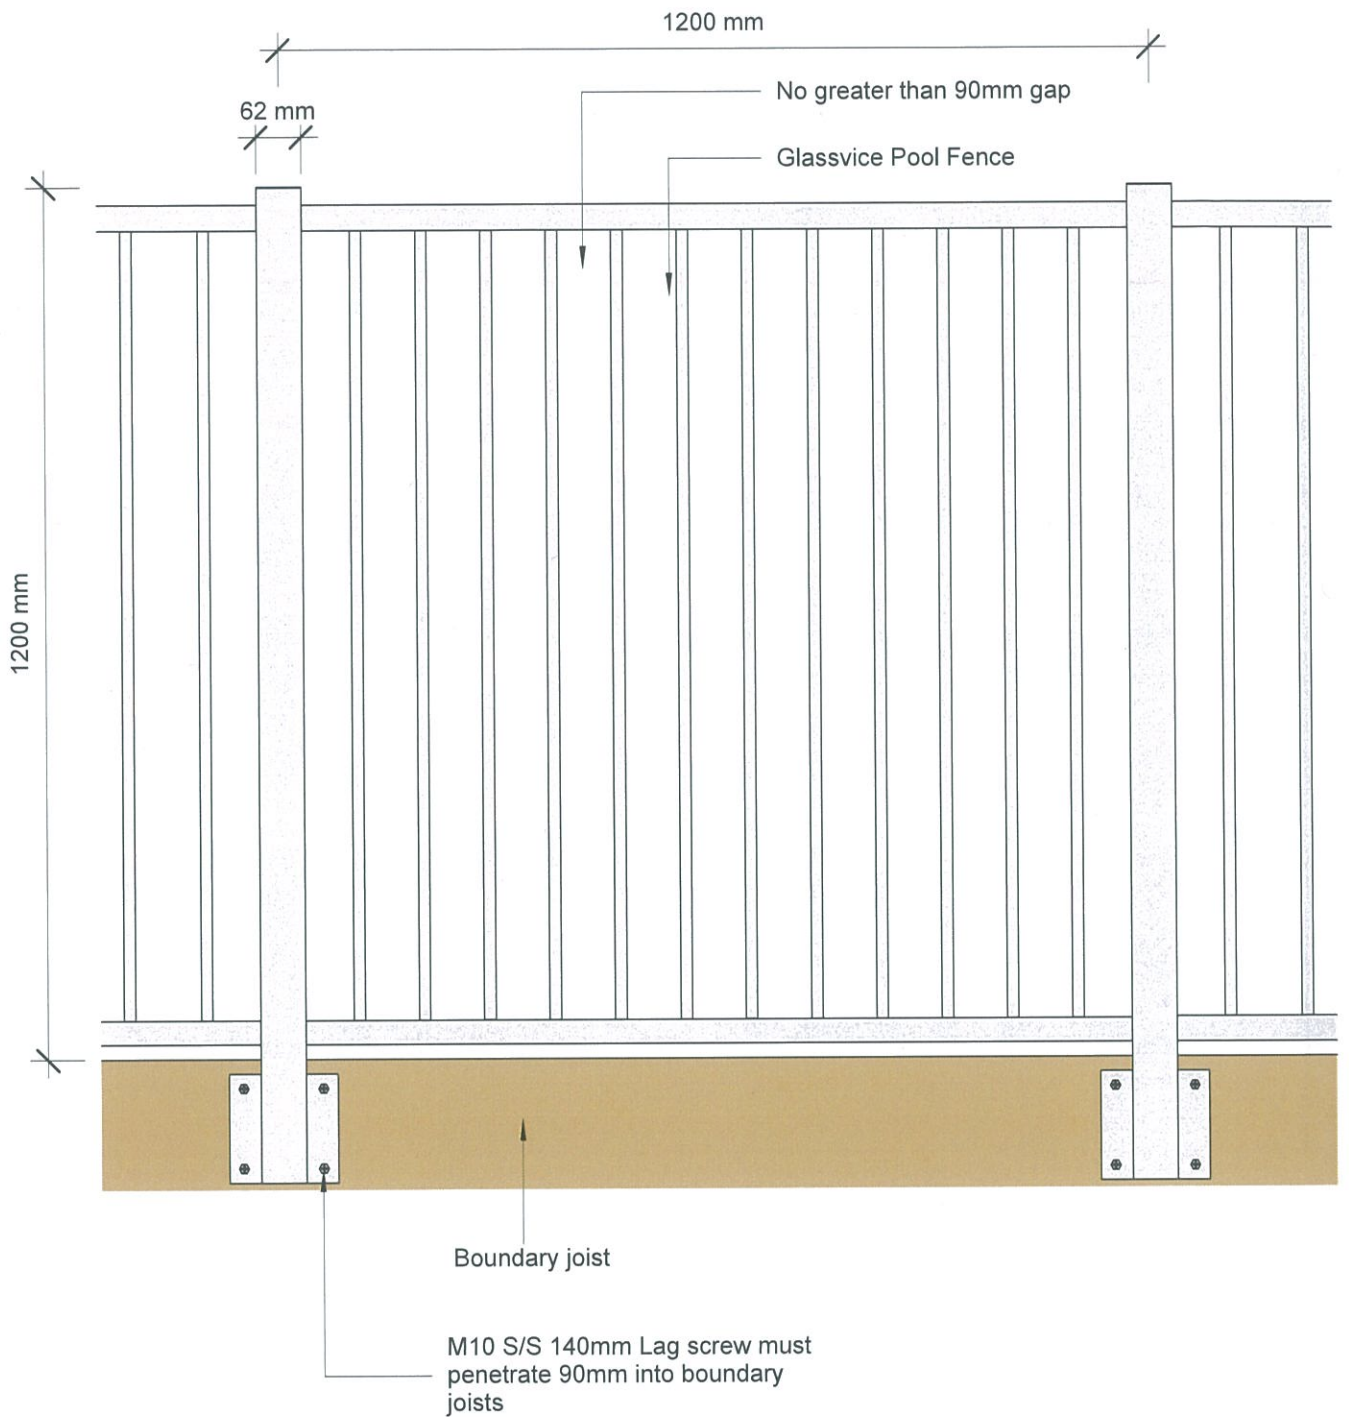

© 2017. The copyright of this document is the property of Glass Vice Limited and shall not be reproduced, copied, loaned or disposed of directly, or indirectly, nor used for any purpose other than that for which it is specifically furnished without prior consent.

qframe.rvt
All dimensions in millimetres

Date: 170317
Scale: 1 : 10

www.glassvice.com
Phone +64 9 414 6565
info@glassvice.com

**GLASS
VICE**

Glass Vice Pool Fence & Balustrade .75 KN

62x62 Bars Pool Fence
Timber Side Fix Elevation

Quick Code:

QSPPF_62_410