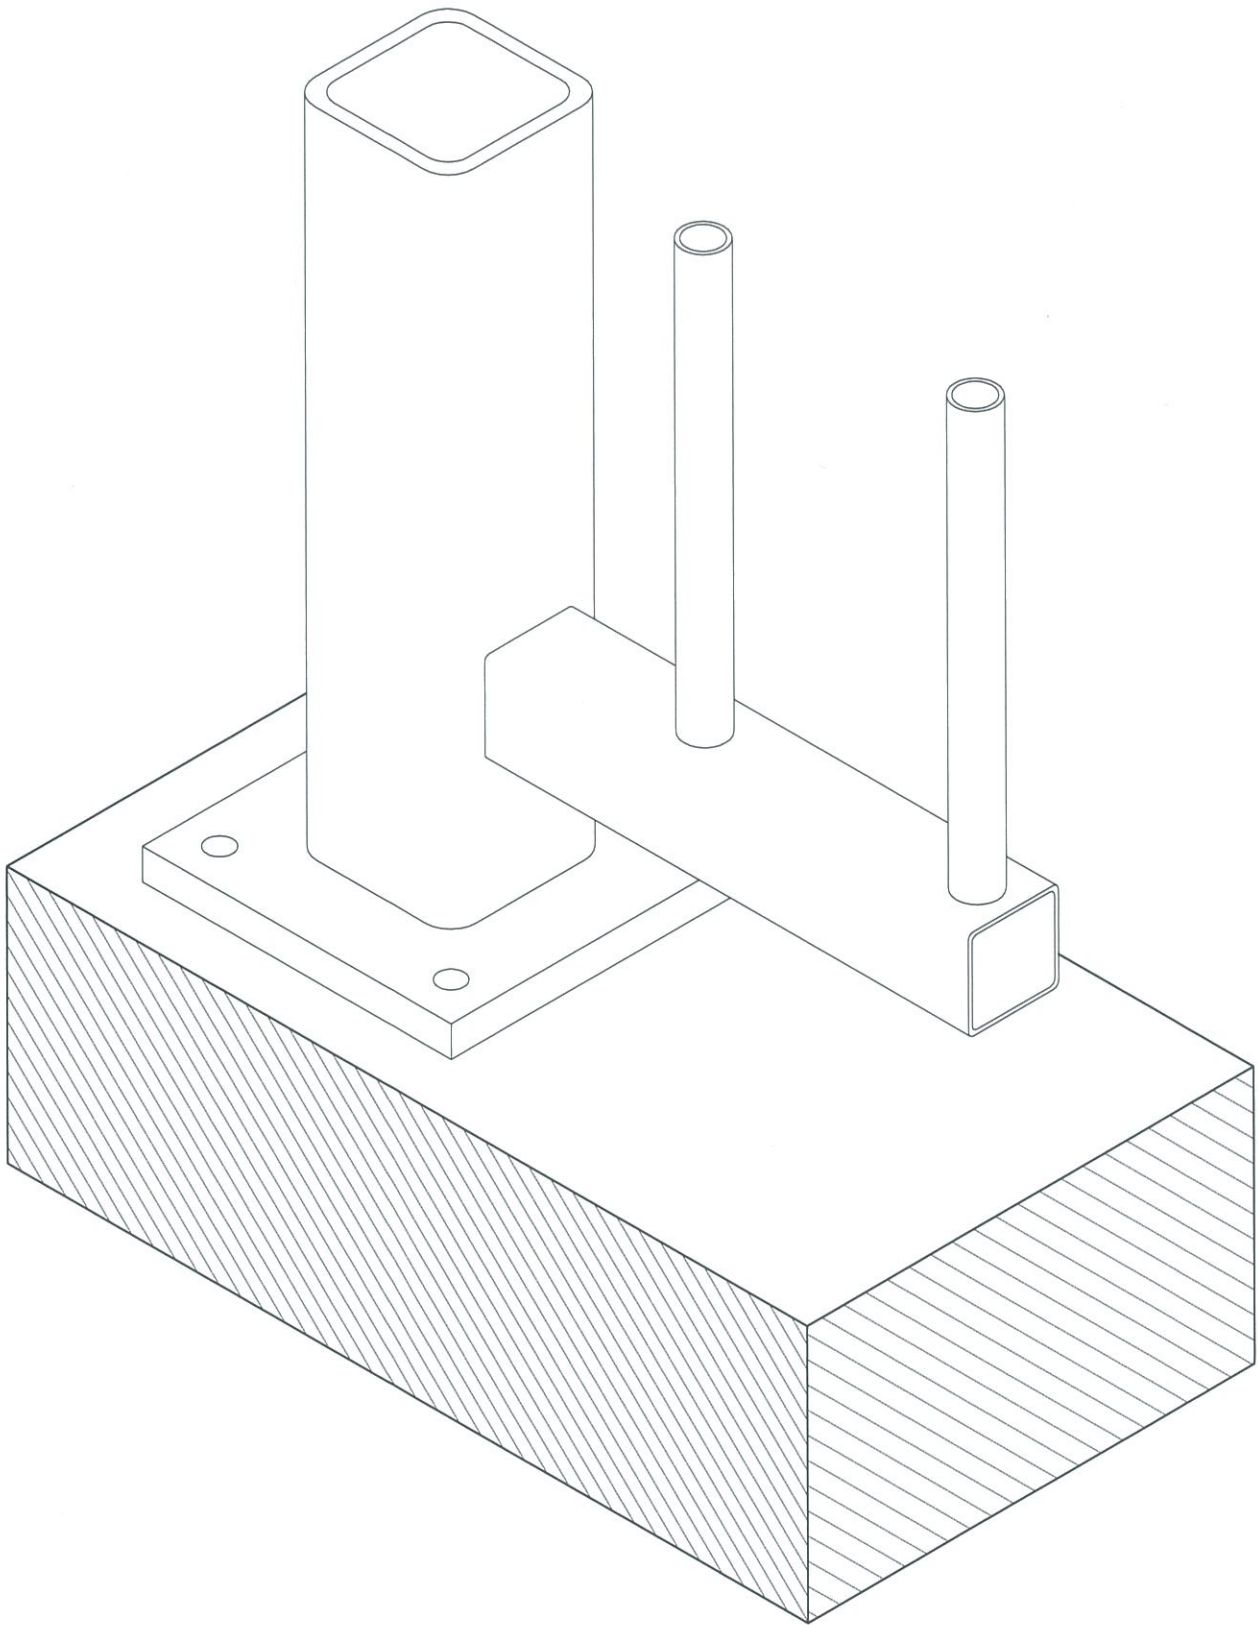

© 2017. The copyright of this document is the property of Glass Vice Limited and shall not be reproduced, copied, loaned or disposed of directly, or indirectly, nor used for any purpose other than that for which it is specifically furnished without prior consent.

qframe.rvt
All dimensions in millimetres

Glass Vice Pool Fence & Balustrade .75 KN

62x62 Bars Pool Fence

Timber Top Fix 3D

Date: 170317

Scale:

www.glassvice.com

Phone +64 9 414 6565

info@glassvice.com

Quick Code:

QSPPF_62_240