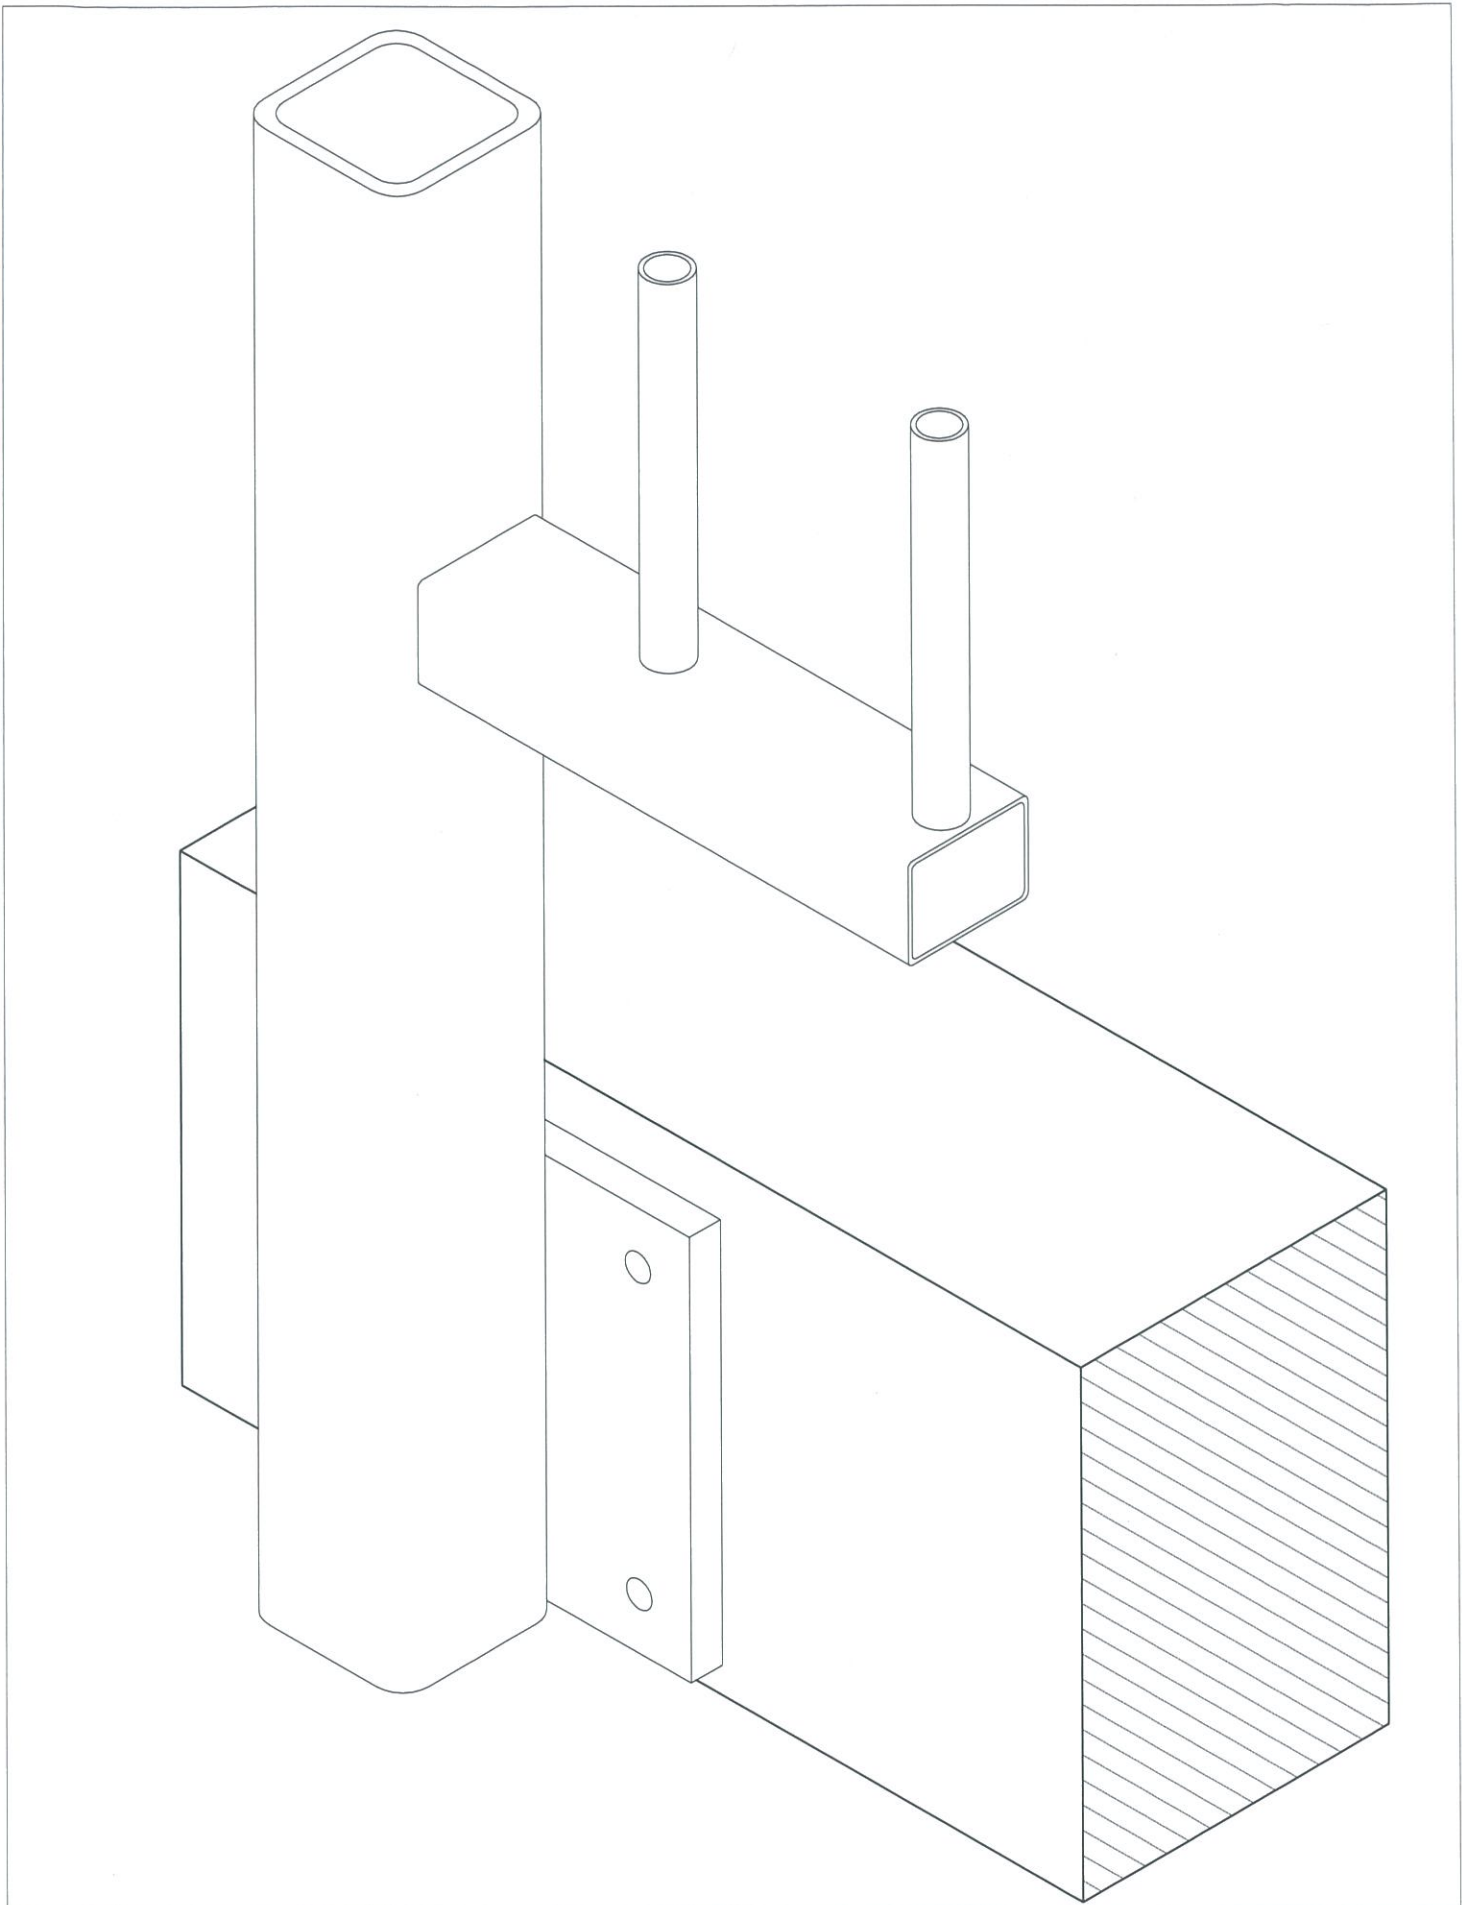

qframe.rvt
All dimensions in millimetres

Glass Vice Pool Fence & Balustrade .75 KN
62x62 Bars Pool Fence
Timber Side Fix 3D

Date: 170317
Scale:

www.glassvice.com
Phone +64 9 414 6565
info@glassvice.com

Quick Code:

QSPPF_62_440