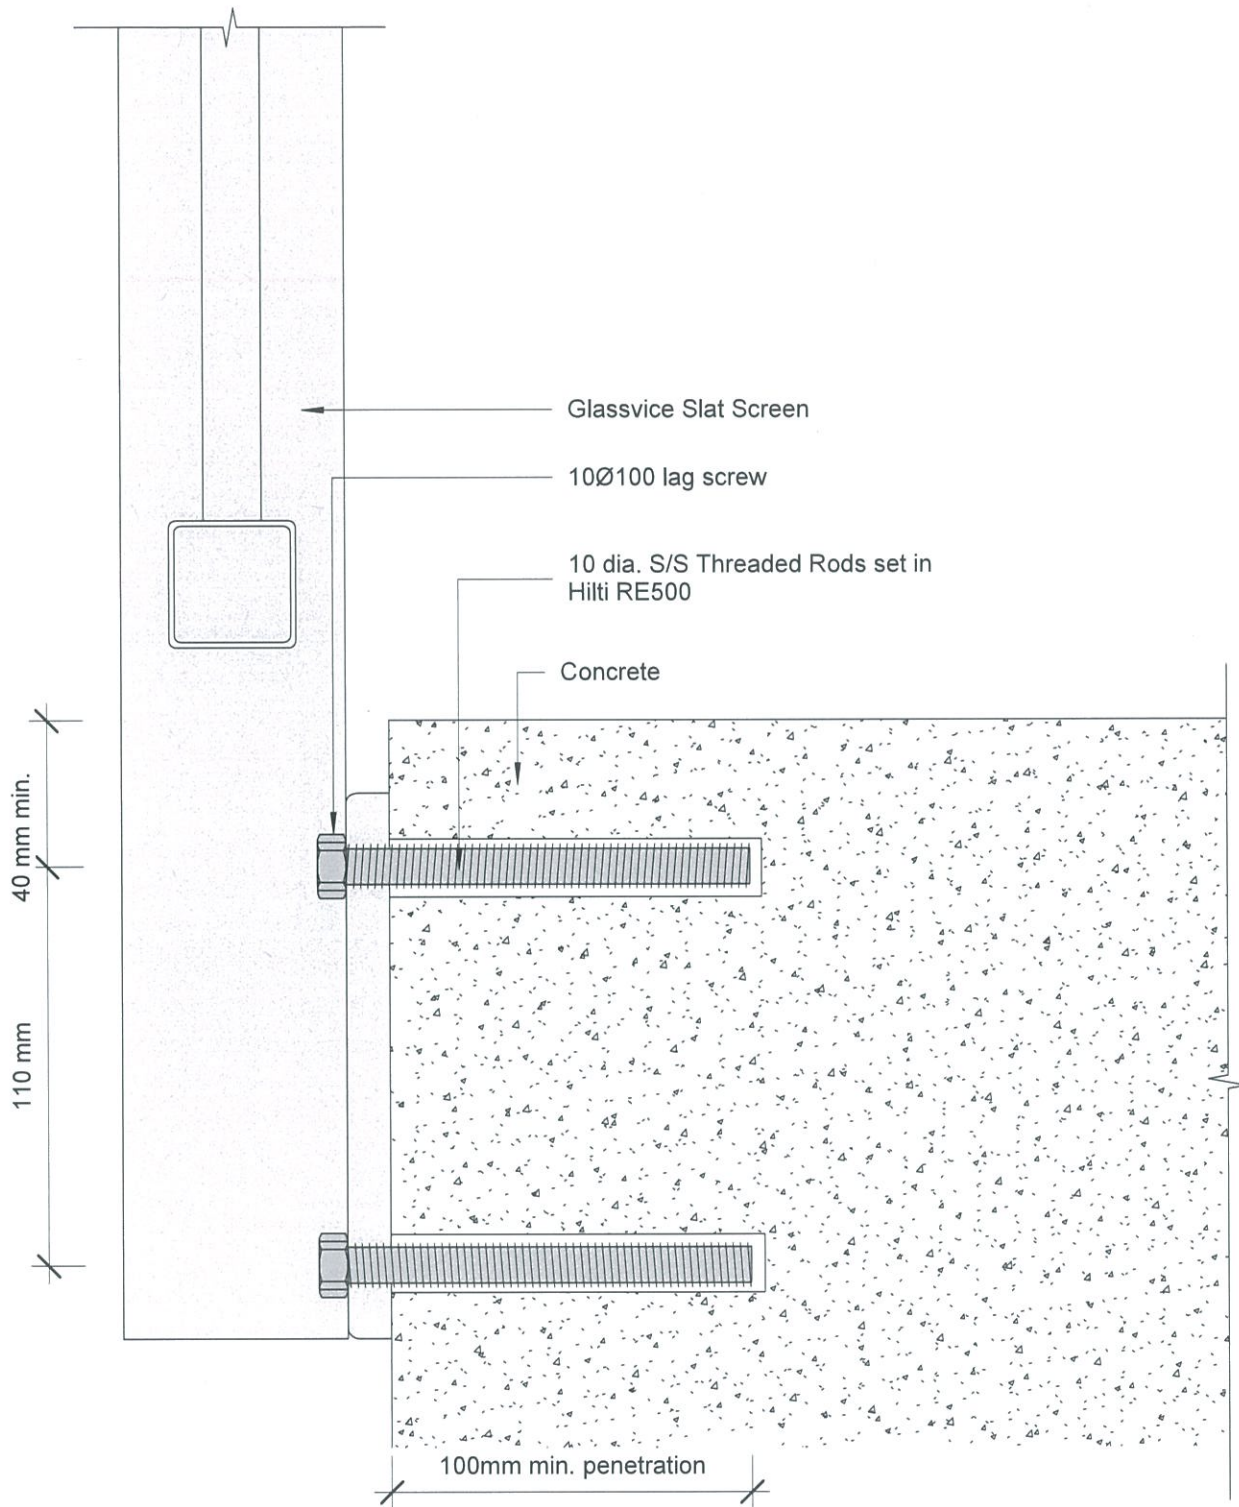

qframe.rvt
All dimensions in millimetres

Glass Vice Pool Fence & Balustrade .75 KN

62x62 Bars Pool Fence
Concrete Side Fix Section View

Date: 170317
Scale: 1 : 2

www.glassvice.com
Phone +64 9 414 6565
info@glassvice.com

Quick Code:

QSPPF_62_320