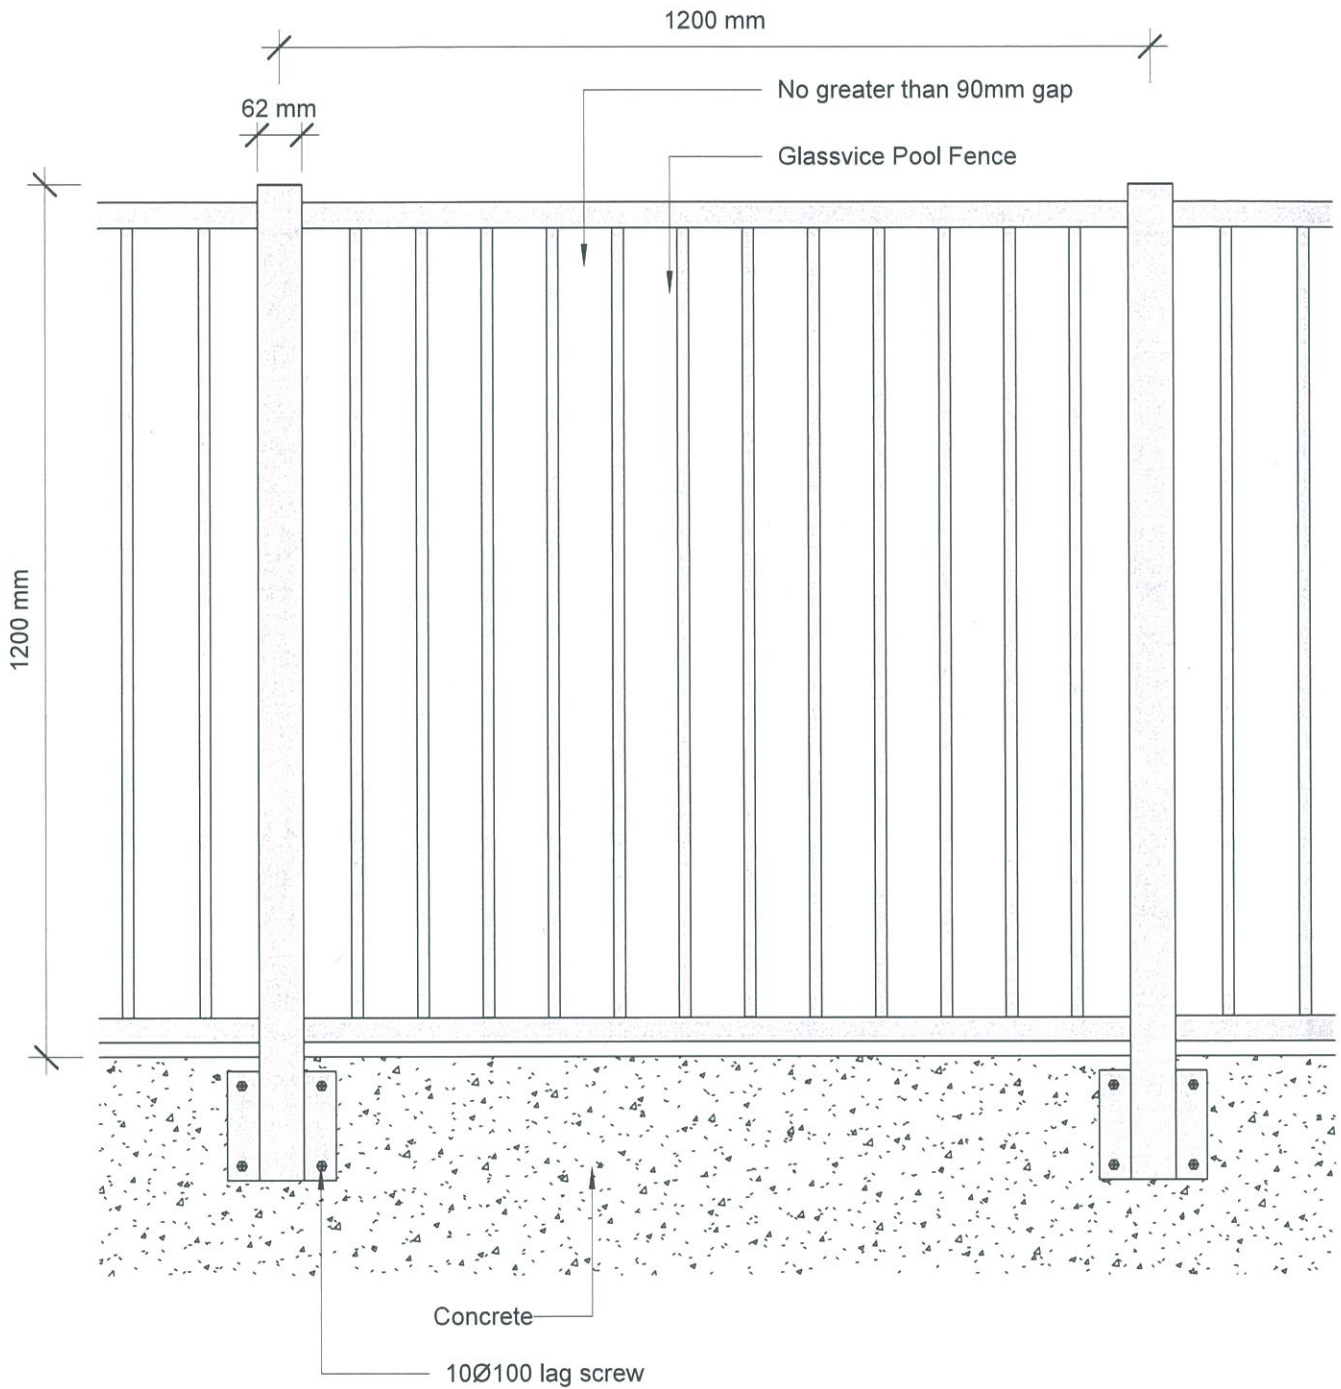

© 2017. The copyright of this document is the property of Glass Vice Limited and shall not be reproduced, copied, loaned or disposed of directly, or indirectly, nor used for any purpose other than that for which it is specifically furnished without prior consent.

qframe.rvt
All dimensions in millimetres

Glass Vice Pool Fence & Balustrade .75 KN

62x62 Bars Pool Fence
Concrete Side Fix Elevation

Date: 170317
Scale: 1 : 10

www.glassvice.com
Phone +64 9 414 6565
info@glassvice.com

Quick Code:

QSPPF_62_310