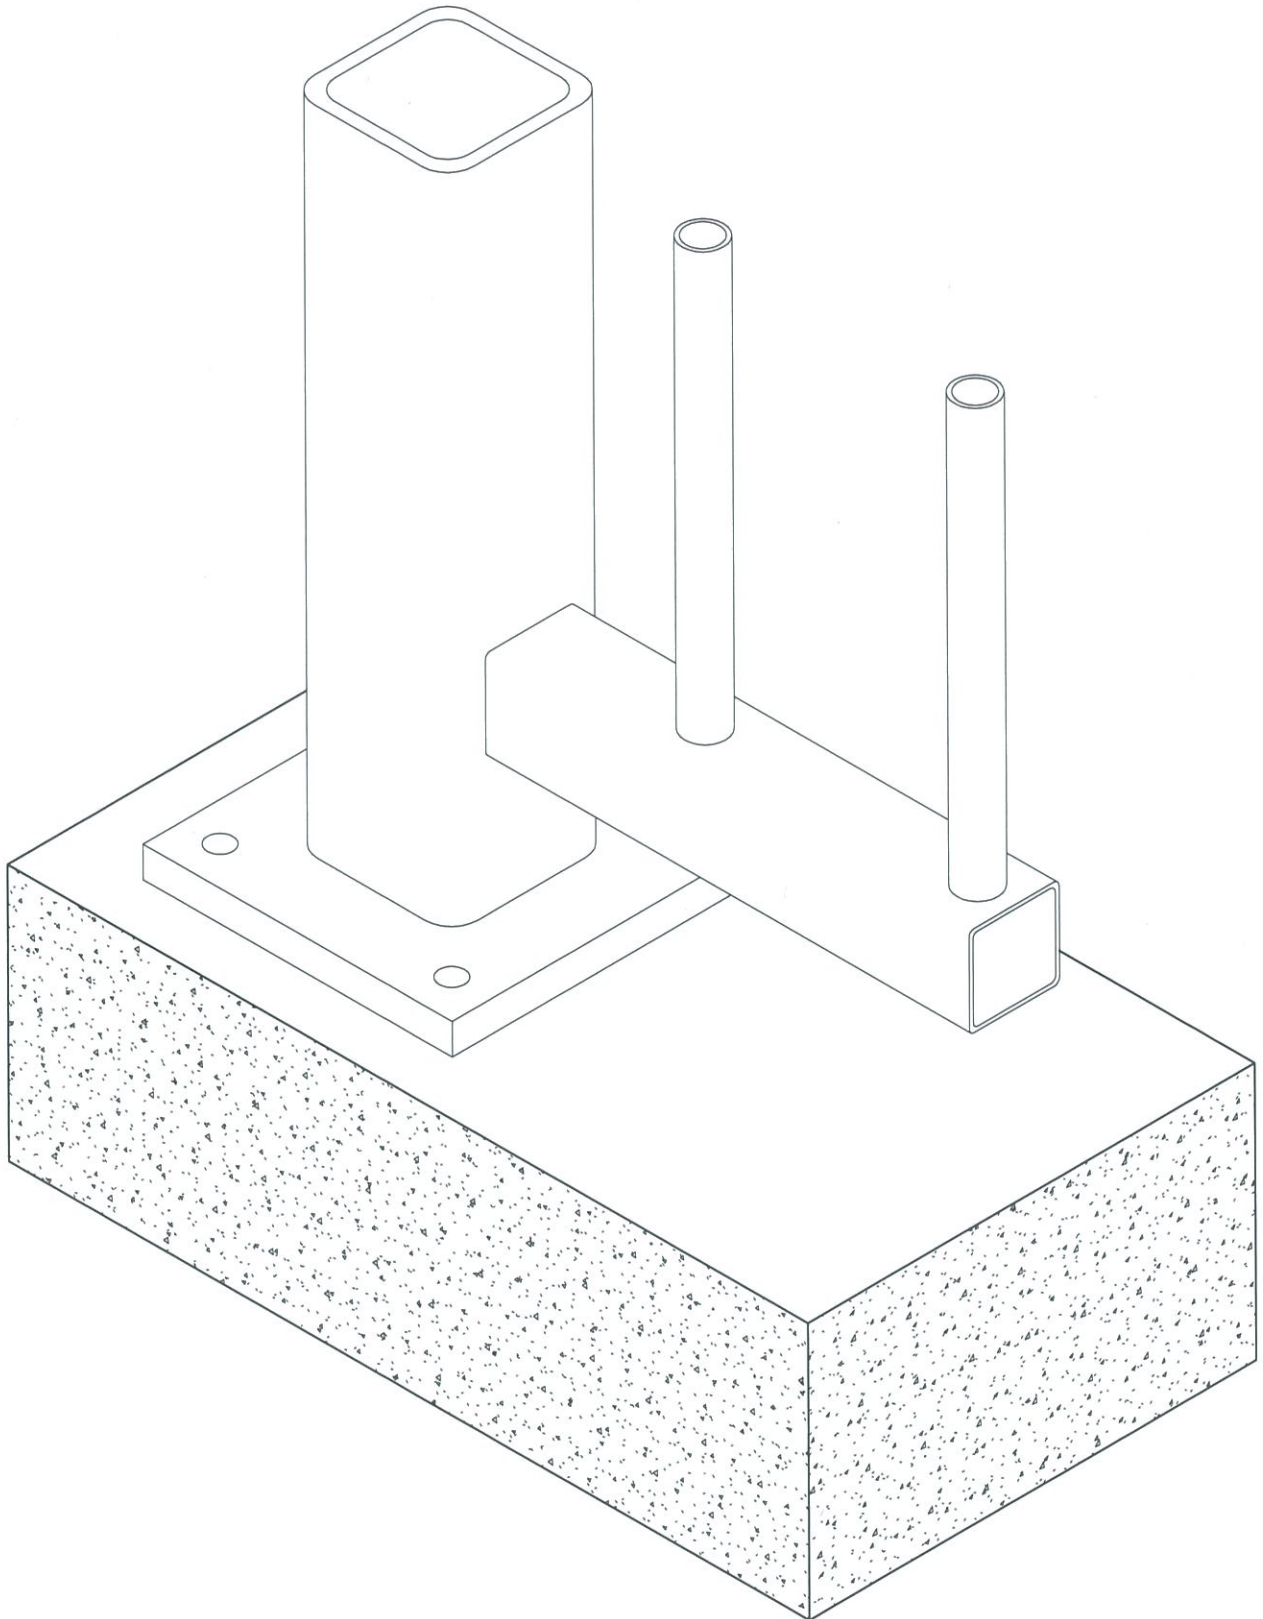

© 2017. The copyright of this document is the property of Glass Vice Limited and shall not be reproduced, copied, loaned or disposed of directly, or indirectly, nor used for any purpose other than that for which it is specifically furnished without prior consent.

qframe.rvt
All dimensions in millimetres

Glass Vice Pool Fence & Balustrade .75 KN

62x62 Bars Pool Fence
Concrete Top Fix 3D

Date: 170317
Scale:

www.glassvice.com
Phone +64 9 414 6565
info@glassvice.com

Quick Code: **QSPPF_62_140**