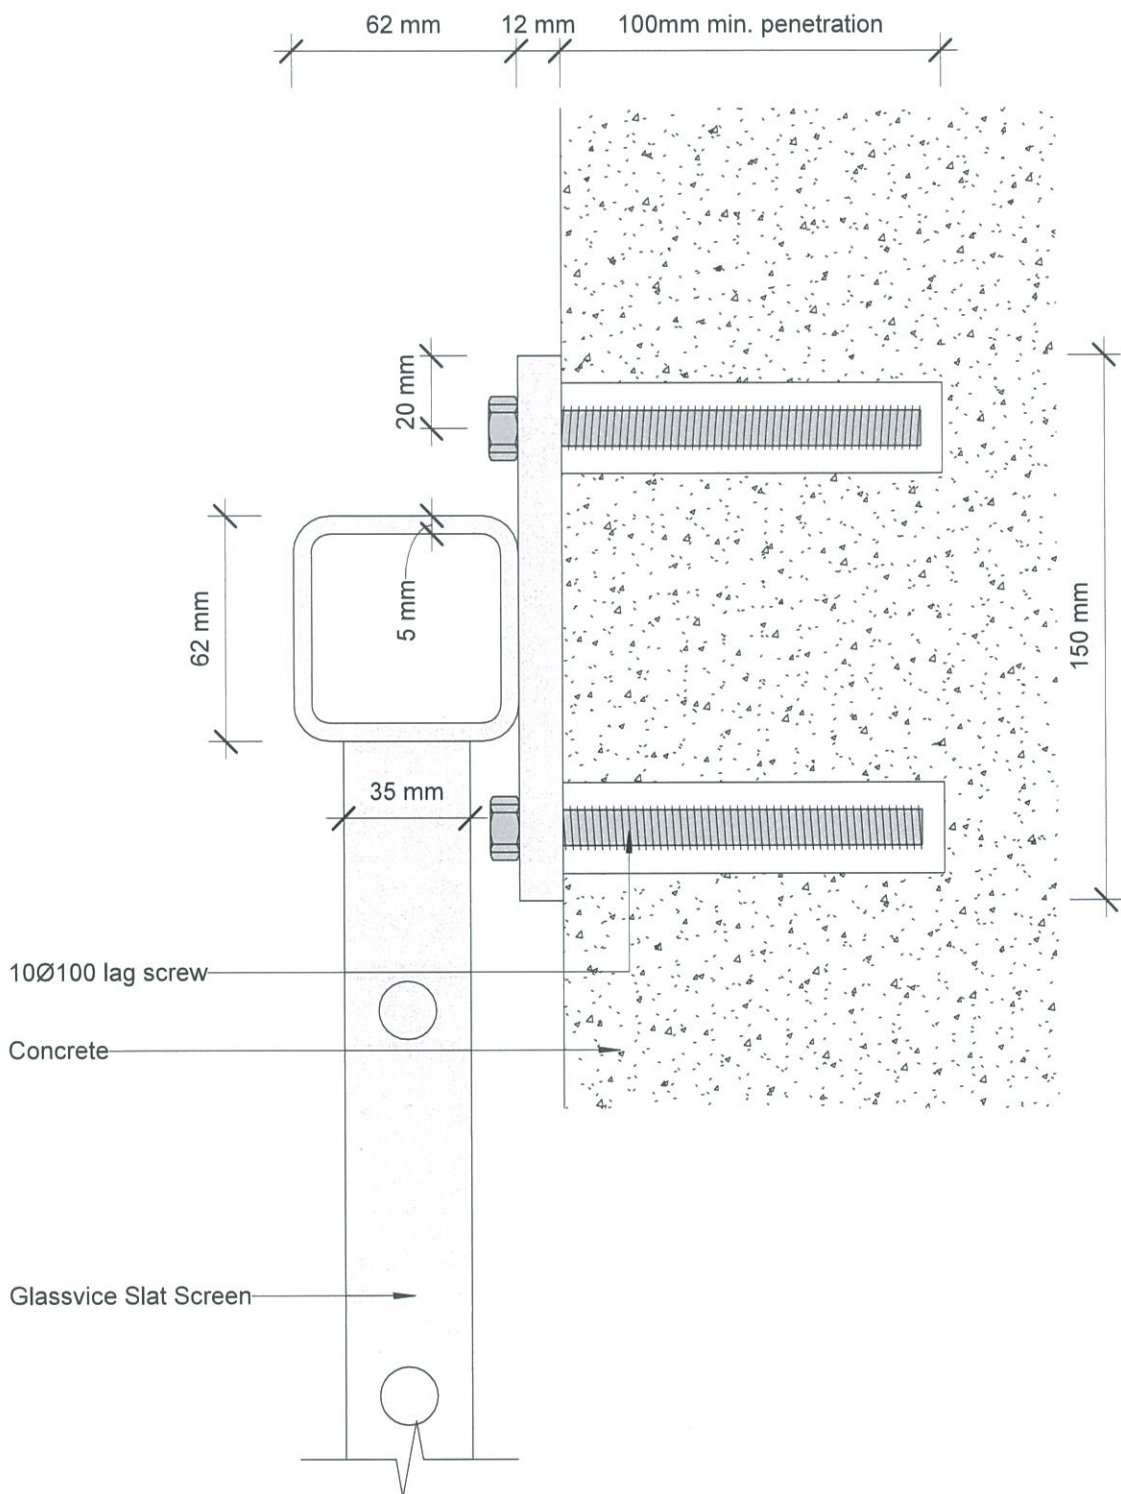

qframe.rvt
All dimensions in millimetres

Glass Vice Pool Fence & Balustrade .75 KN
62x62 Bars Pool Fence
Concrete Side Fix Plan View

Date: 170317
Scale: 1 : 2

www.glassvice.com
Phone +64 9 414 6565
info@glassvice.com

Quick Code: **QSPPF_62_330**