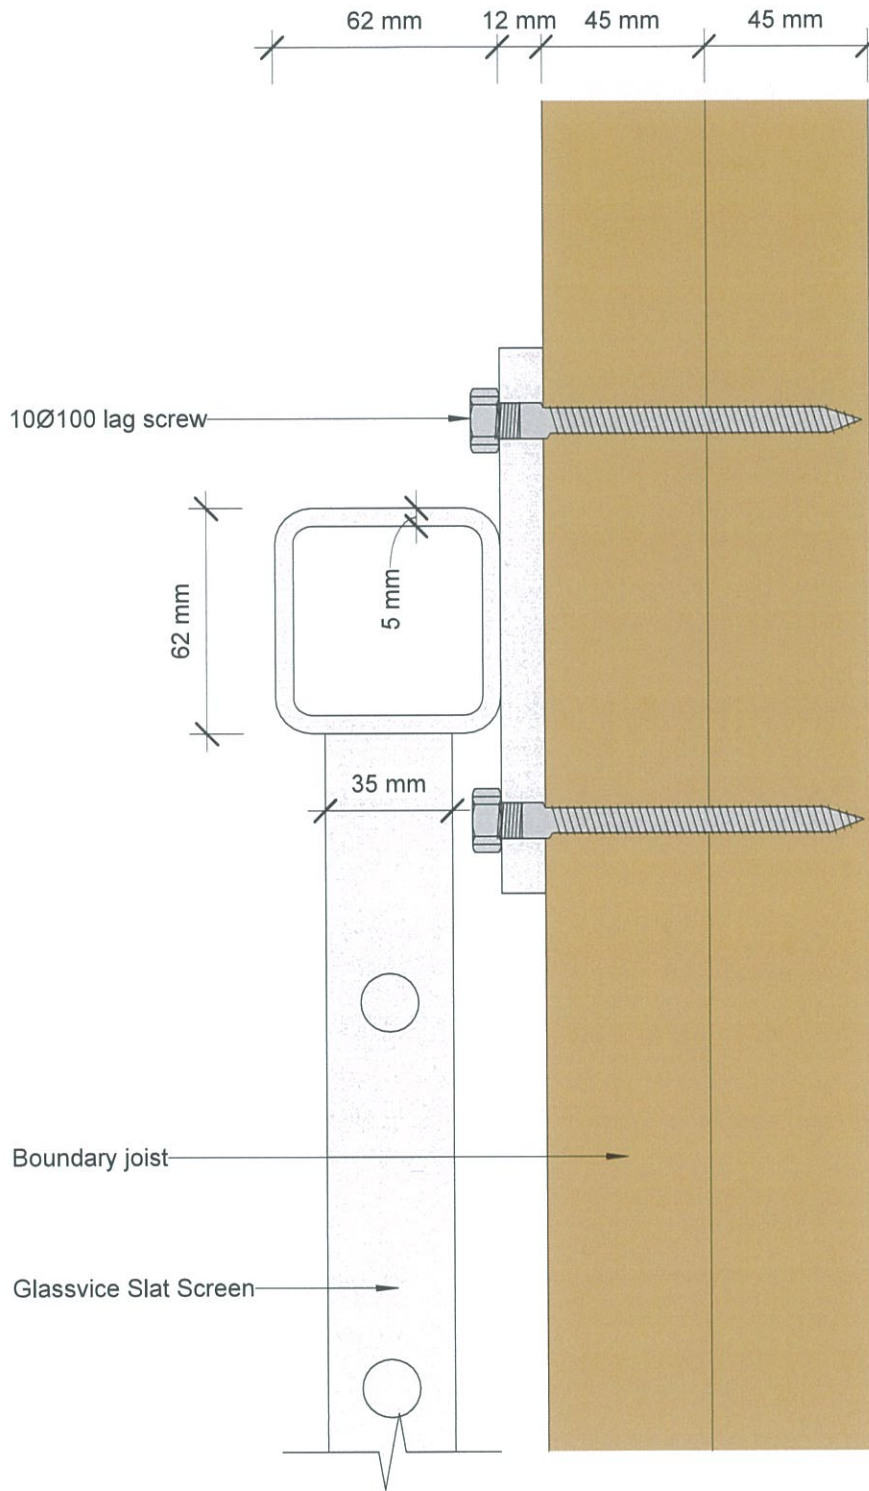

© 2017. The copyright of this document is the property of Glass Vice Limited and shall not be reproduced, copied, loaned or disposed of directly, or indirectly, nor used for any purpose other than that for which it is specifically furnished without prior consent.

qframe.rvt
All dimensions in millimetres

Date: 170317
Scale: 1 : 2

www.glassvice.com
Phone +64 9 414 6565
info@glassvice.com

**GLASS
VICE**

Glass Vice Pool Fence & Balustrade .75 KN

62x62 Bars Pool Fence
Timber Side Fix Plan View

Quick Code:

QSPPF_62_430