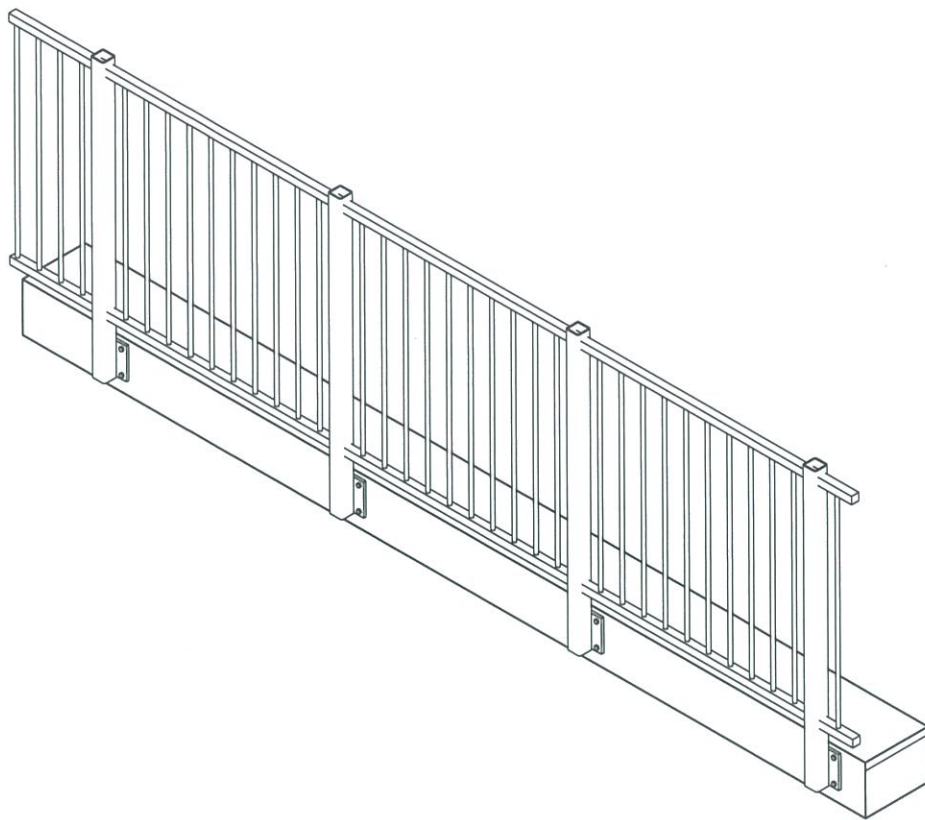

qframe.rvt
All dimensions in millimetres

**GLASS
VICE**

Glass Vice Pool Fence & Balustrade .75 KN
62x62 Bars Pool Fence
Timber Side Fix full 3D

Date: 170317
Scale:

www.glassvice.com
Phone +64 9 414 6565
info@glassvice.com

Quick Code: **QSPPF_62_450**