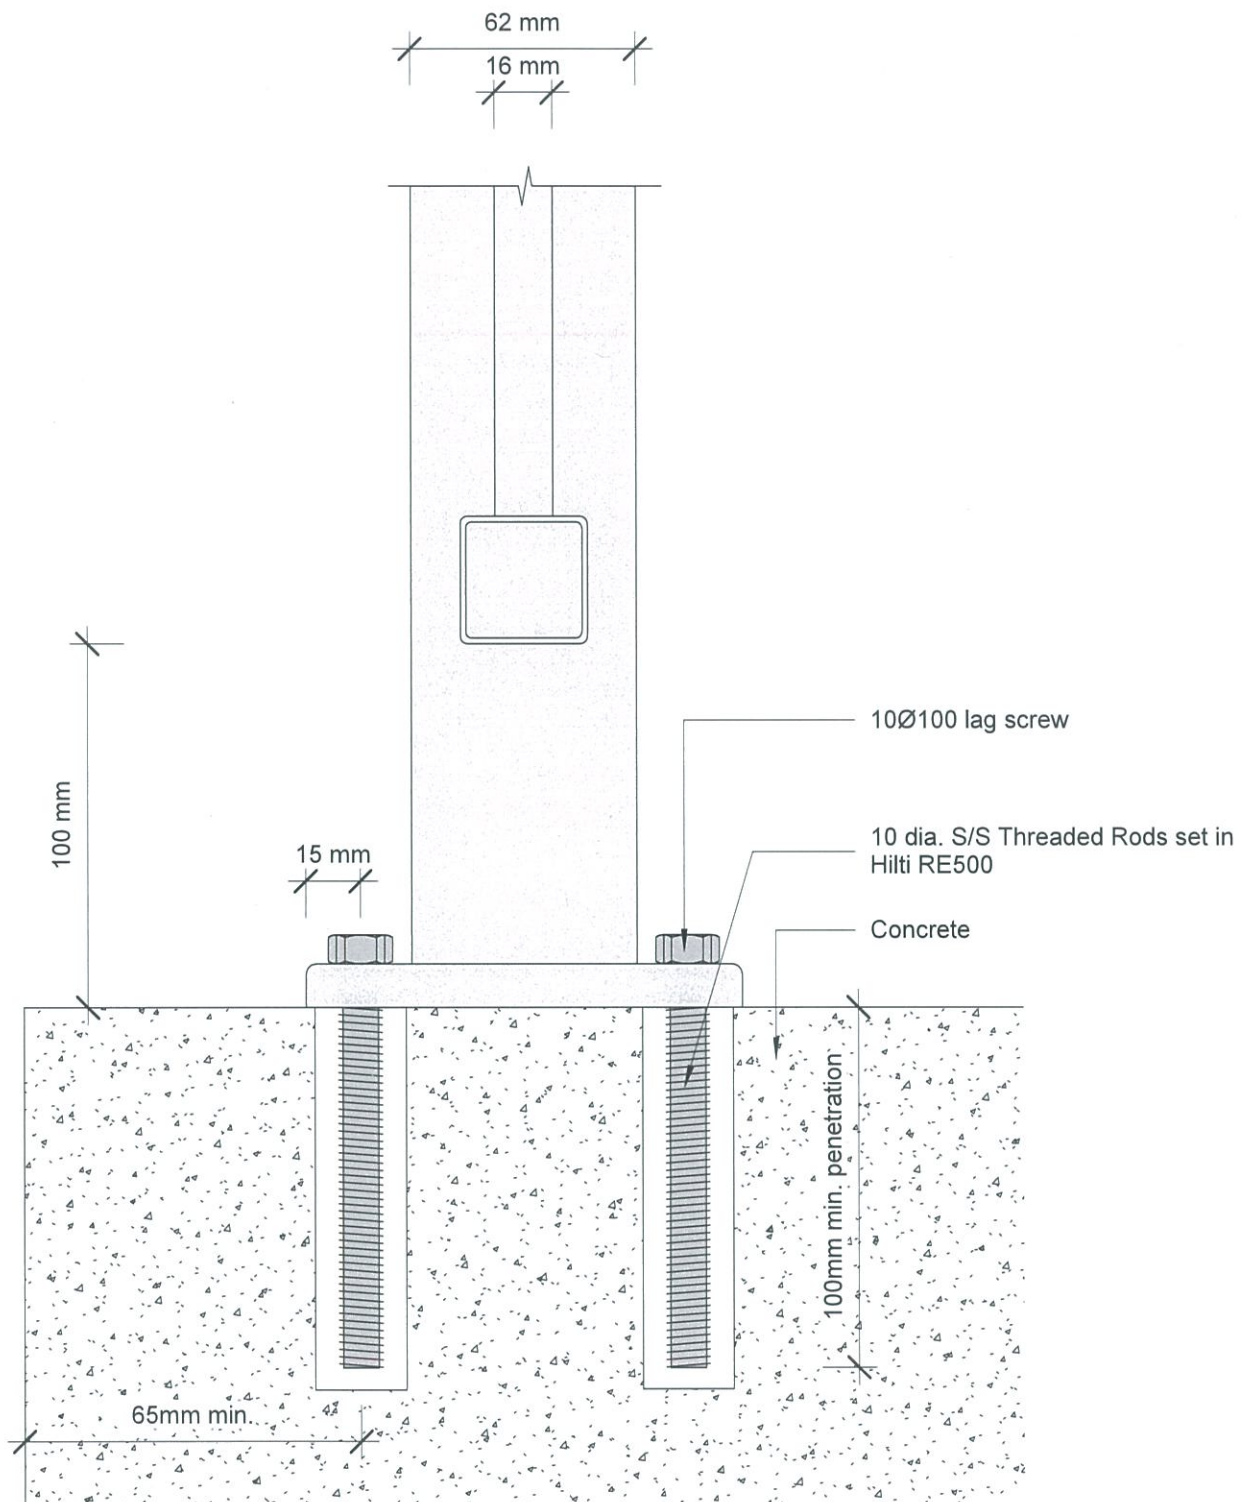

qframe.rvt
All dimensions in millimetres

**GLASS
VICE**

Glass Vice Pool Fence & Balustrade .75 KN
62x62 Bars Pool Fence
Concrete Top Fix Section View

Date: 170317
Scale: 1 : 2

www.glassvice.com
Phone +64 9 414 6565
info@glassvice.com

Quick Code: **QSPPF_62_120**