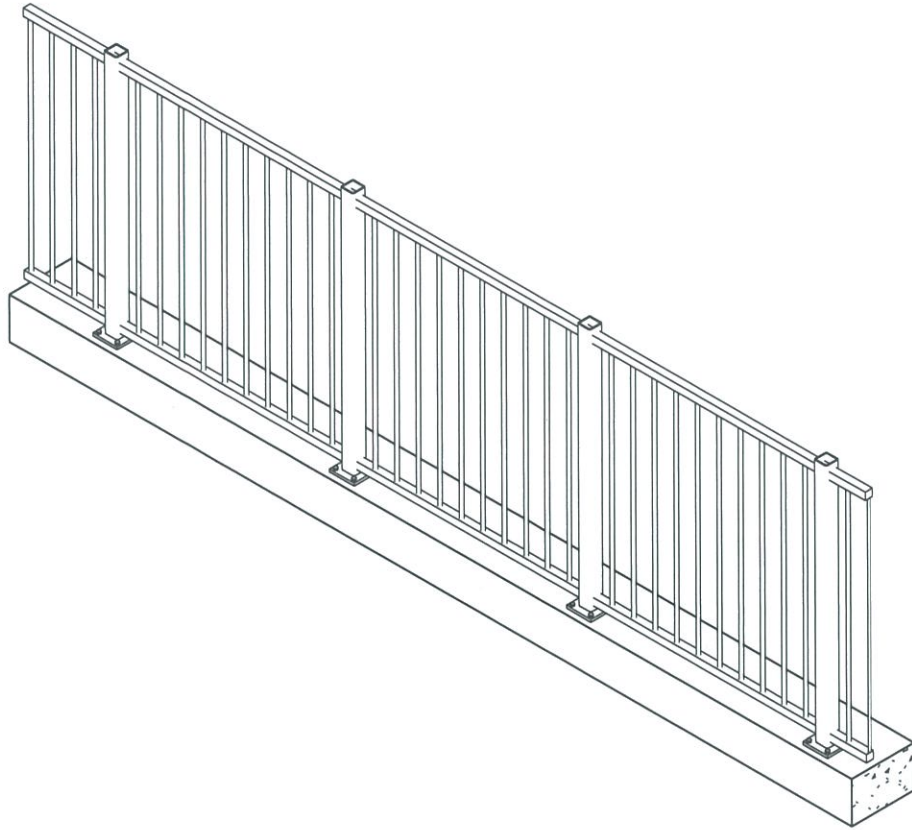

qframe.rvt
All dimensions in millimetres

Glass Vice Pool Fence & Balustrade .75 KN

62x62 Bars Pool Fence
Concrete Top Fix 3D

Date: 170317
Scale:

www.glassvice.com
Phone +64 9 414 6565
info@glassvice.com

Quick Code: **QSPPF_62_140**