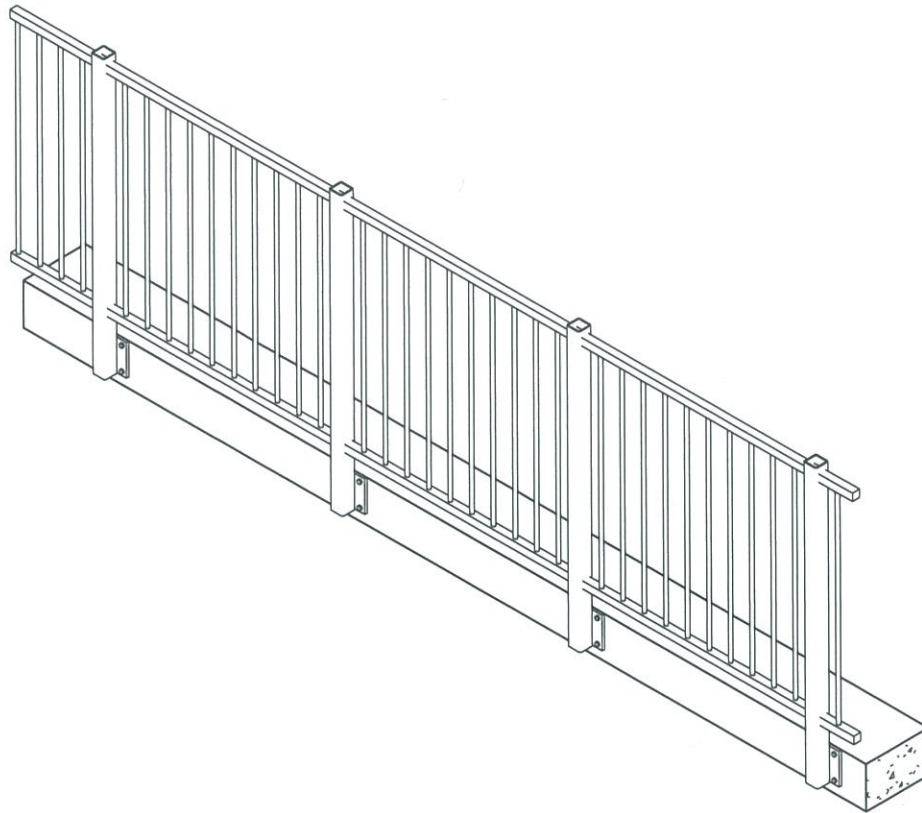

© 2017. The copyright of this document is the property of Glass Vice Limited and shall not be reproduced, copied, loaned or disposed of directly, or indirectly, nor used for any purpose other than that for which it is specifically furnished without prior consent.

qframe.rvt
All dimensions in millimetres

**GLASS
VICE**

Glass Vice Pool Fence & Balustrade .75 KN

62x62 Bars Pool Fence
Concrete Side Fix Full 3D view

Date: 170317
Scale:

www.glassvice.com
Phone +64 9 414 6565
info@glassvice.com

Quick Code:

QSPPF_62_350