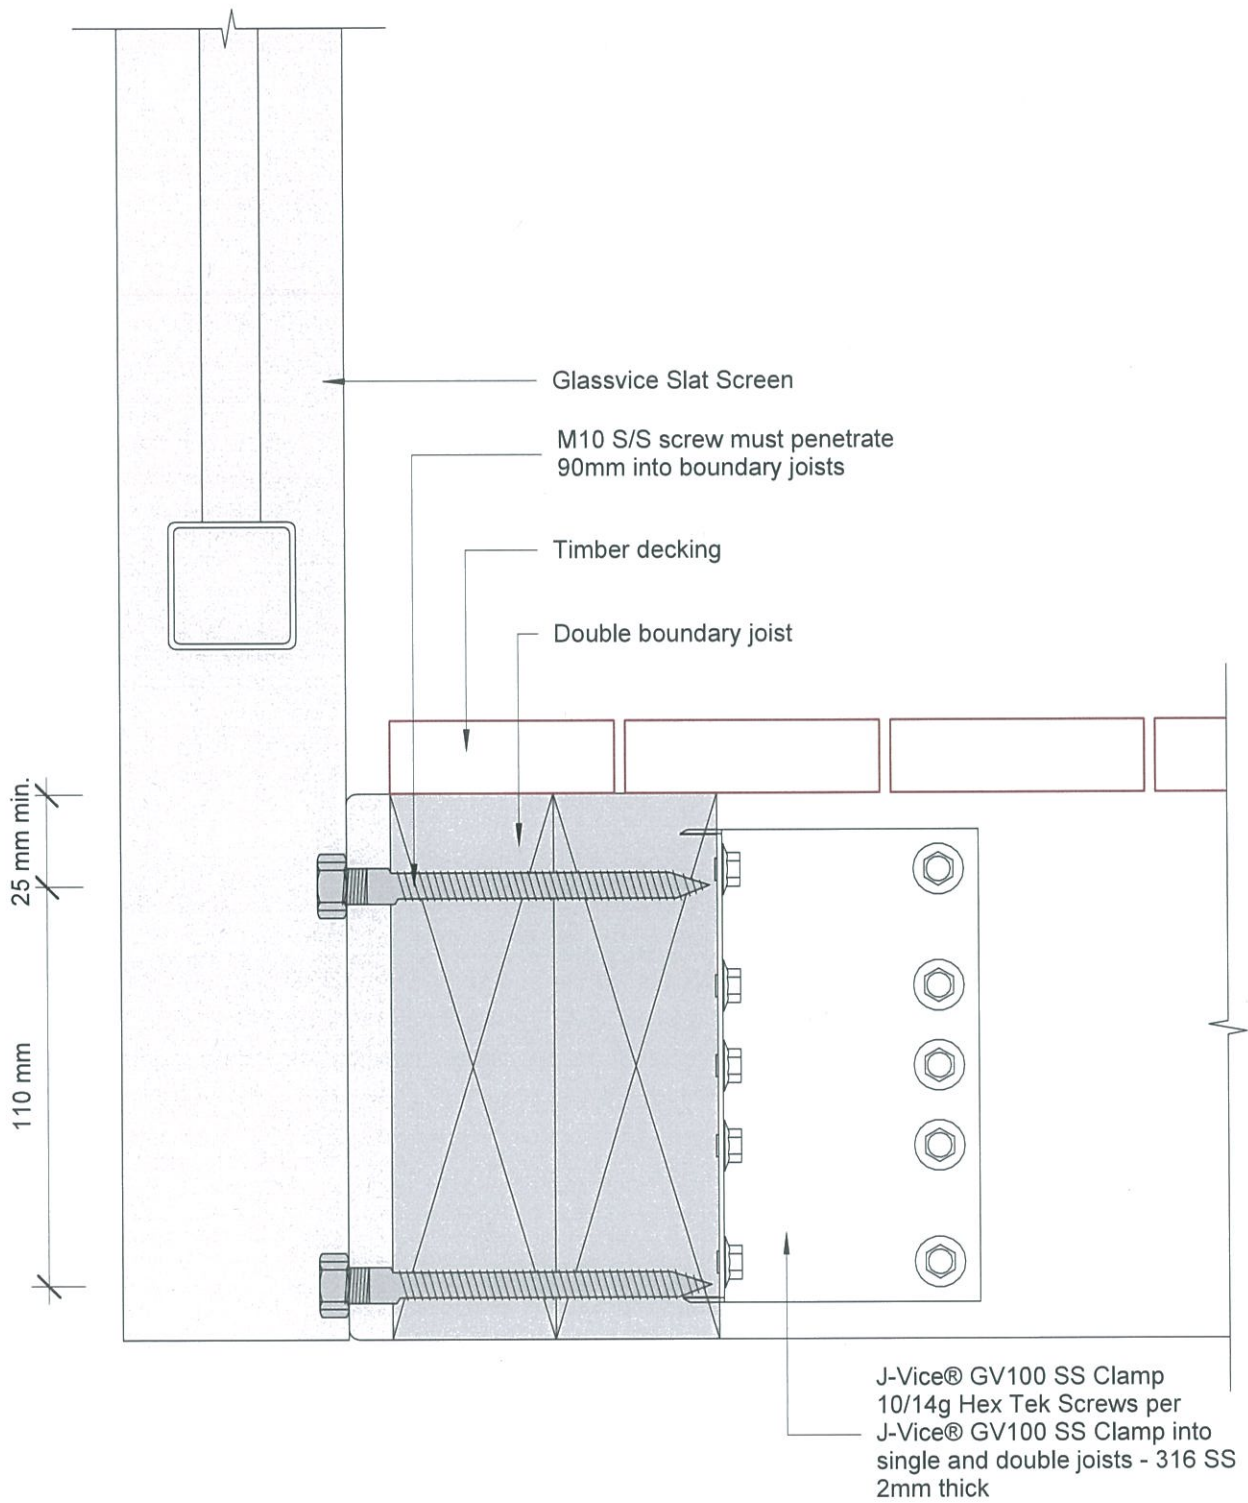

qframe.rvt
All dimensions in millimetres

Date: 170317
Scale: 1 : 2

www.glassvice.com
Phone +64 9 414 6565
info@glassvice.com

Glass Vice Pool Fence & Balustrade .75 KN

62x62 Bars Pool Fence
Timber Side Fix Section View

Quick Code:

QSPPF_62_420