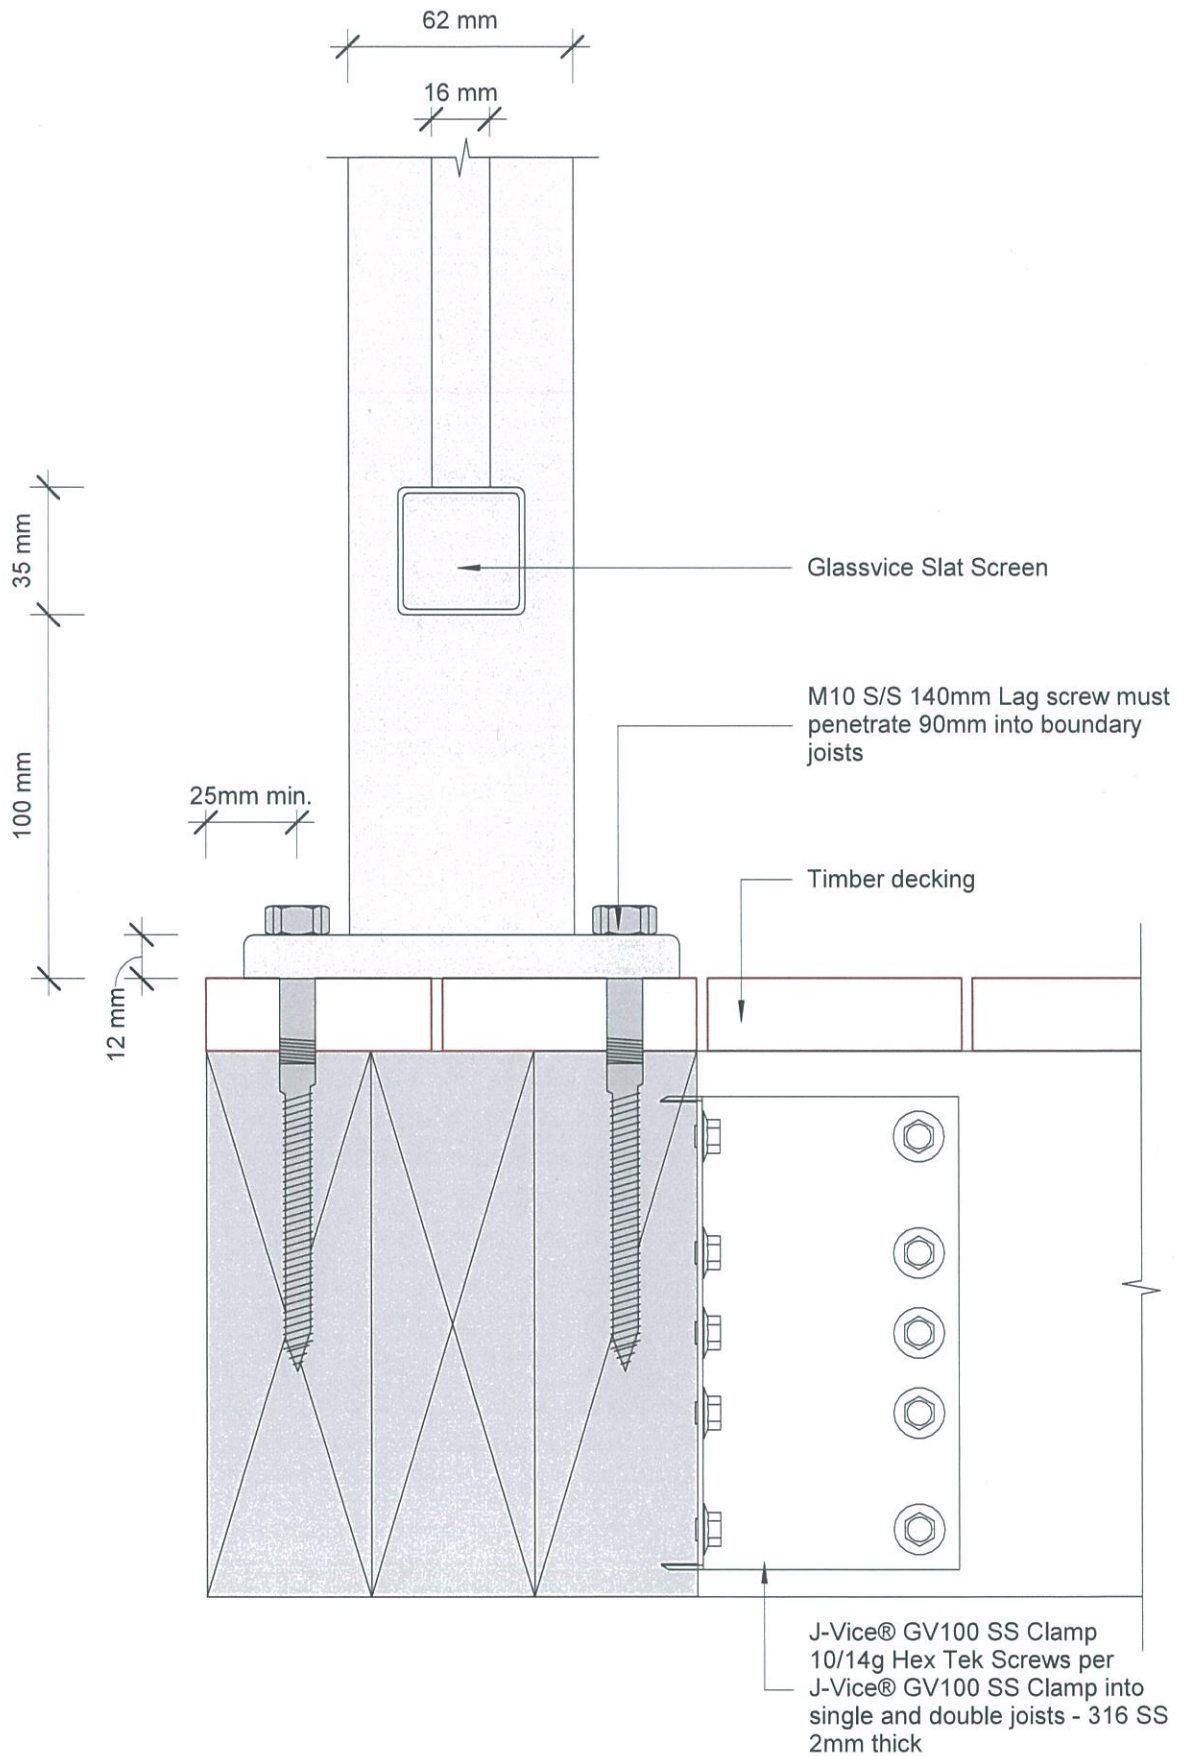

© 2017. The copyright of this document is the property of Glass Vice Limited and shall not be reproduced, copied, loaned or disposed of directly, or indirectly, nor used for any purpose other than that for which it is specifically furnished without prior consent.

qframe.rvt
All dimensions in millimetres

Glass Vice Pool Fence & Balustrade .75 KN

62x62 Bars Pool Fence
Timber Top Fix Section View

Date: 170317
Scale: 1 : 2

www.glassvice.com
Phone +64 9 414 6565
info@glassvice.com

Quick Code:

QSPPF_62_220