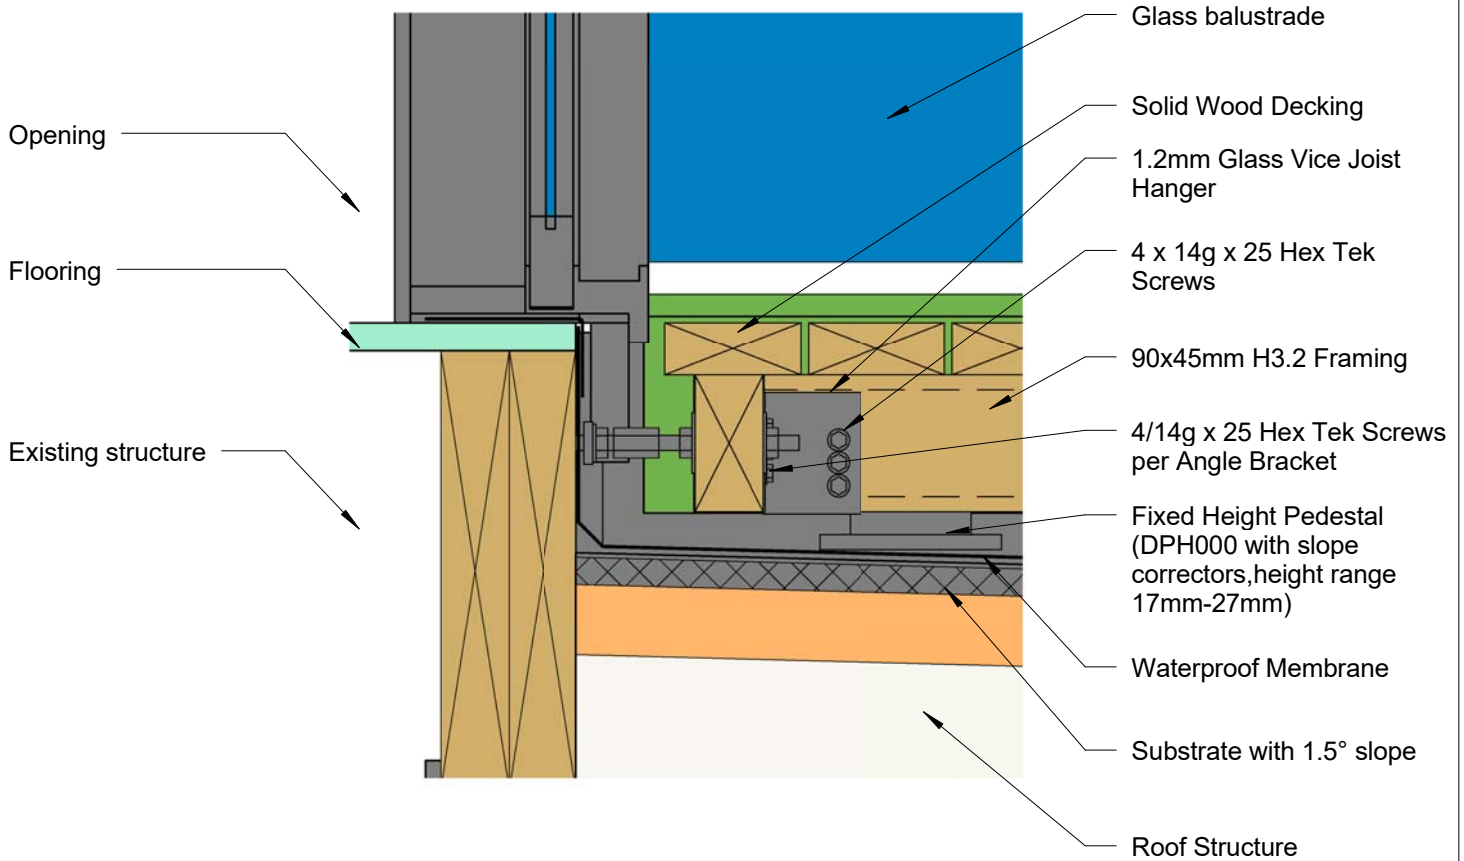

12mm gap min.

Glass Vice

Deck Overlay for Glass Vice Fittings - 3875

Detail 4

Date: 03/11/17
Scale: 1 : 5

Version 3

Quick Code:

www.glassvice.com
Phone +64 9 414 6565
info@glassvice.com

DKF33