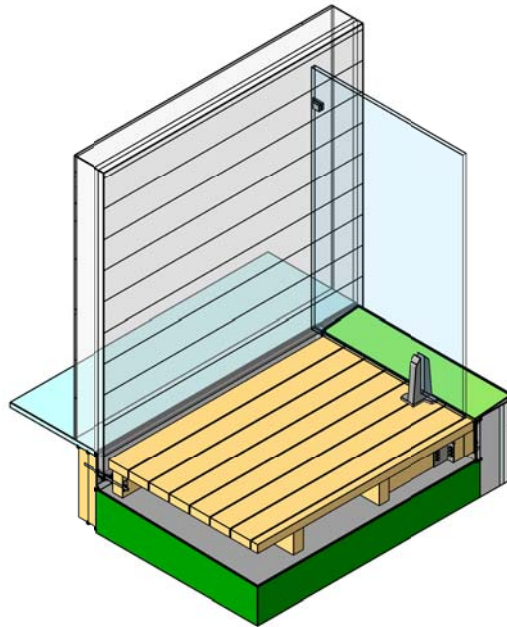

12mm gap min.

Glass Vice

Deck Overlay for Glass Vice Fittings - 3875

Detail 4

Date: 03/11/17
Scale: 1 : 5

Version 3

Quick Code:

www.glassvice.com
Phone +64 9 414 6565
info@glassvice.com

DKF33