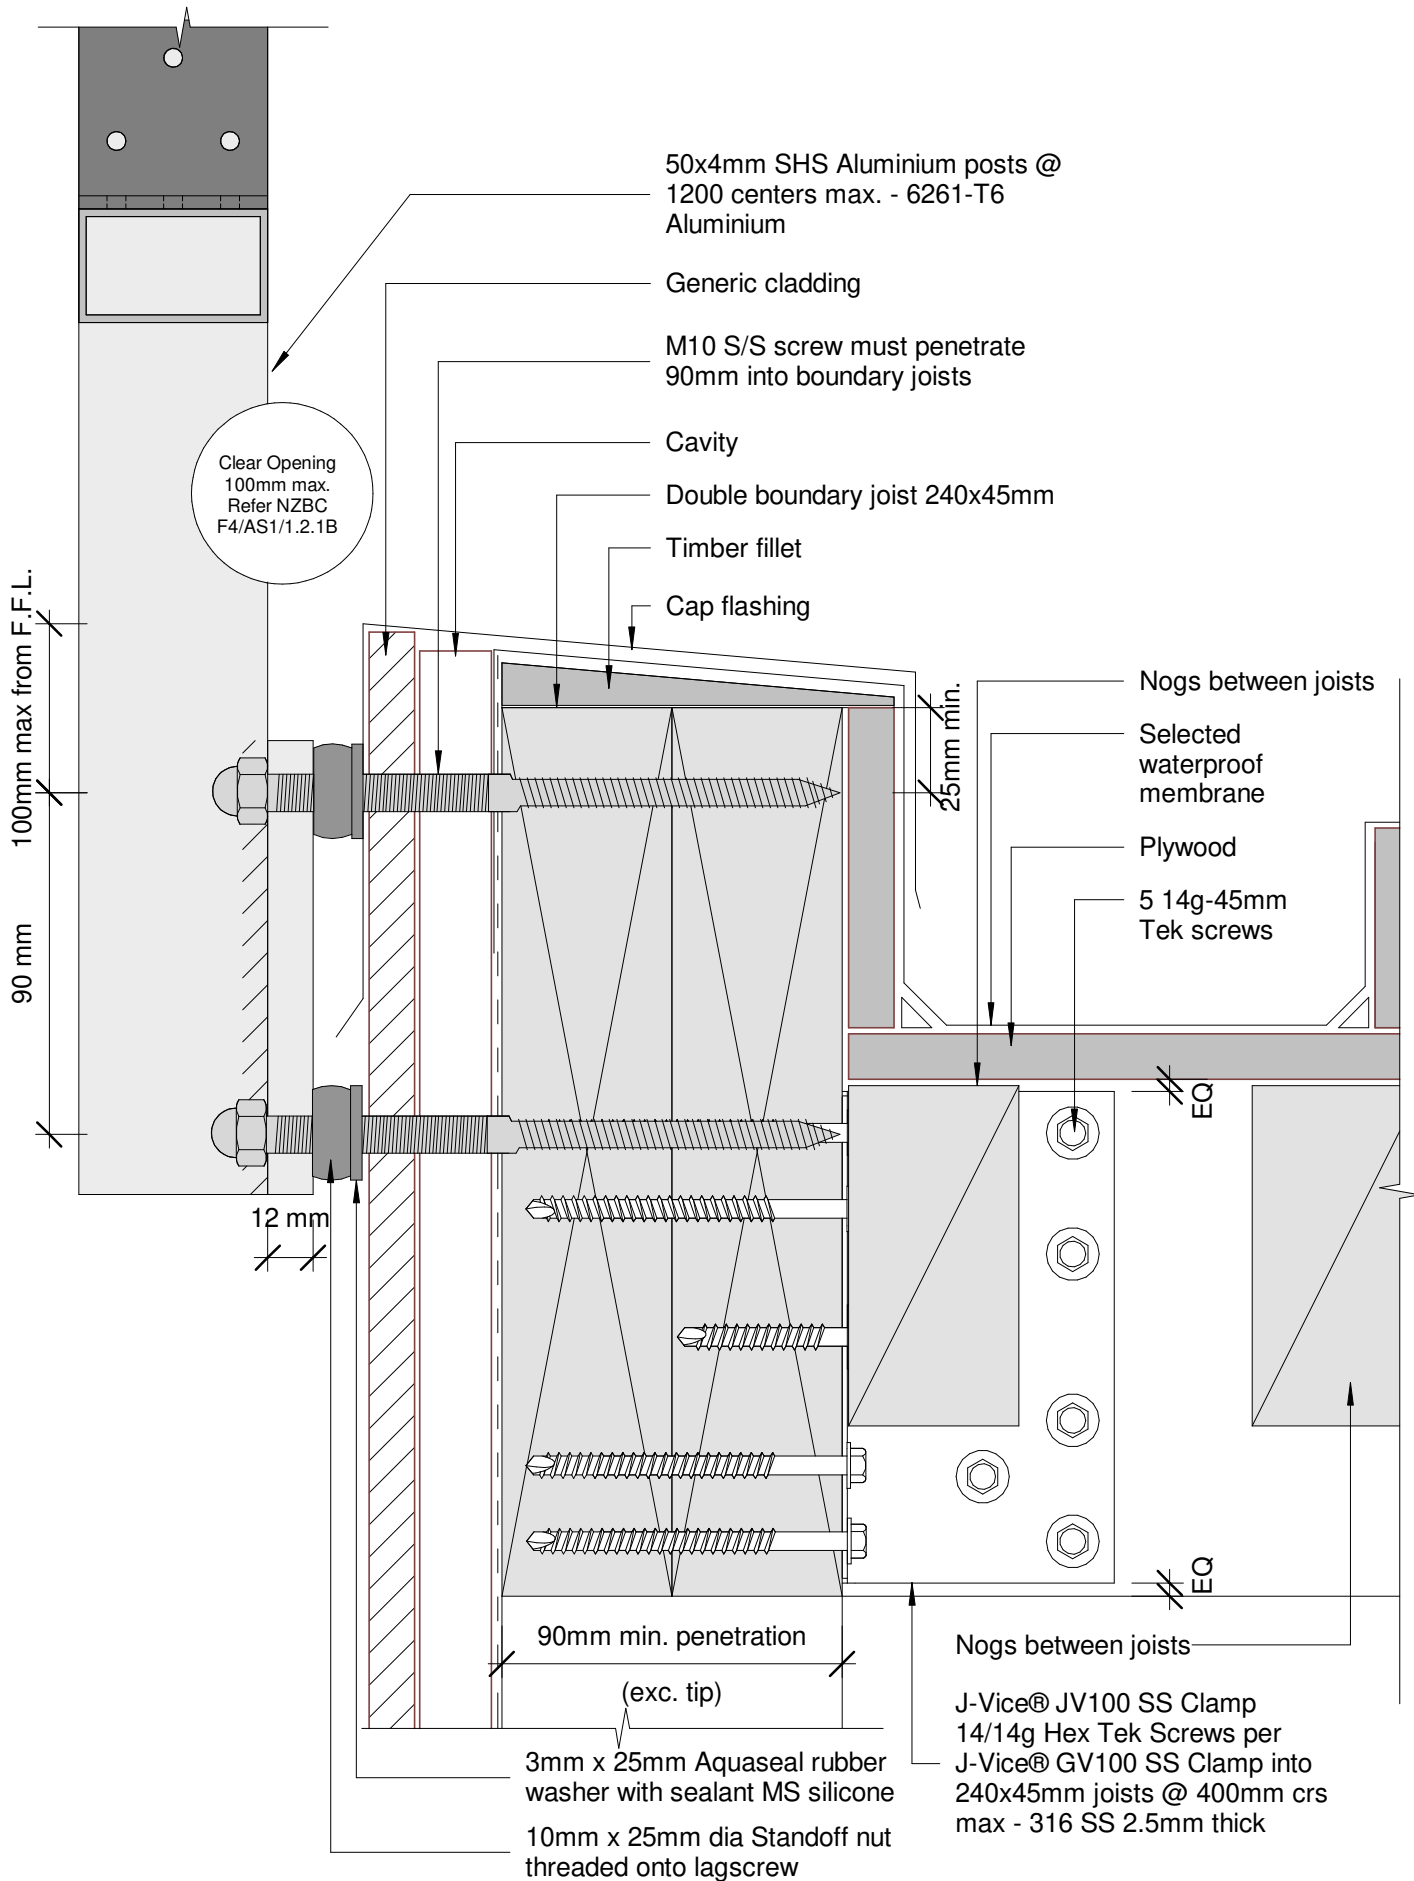

08 Nov 2019 14:52

© 2019. The copyright of this document is the property of Glass Vice Limited and shall not be reproduced, copied, loaned or disposed of directly, or indirectly, nor used for any purpose other than that for which it is specifically furnished without prior consent.

gv_vertbatt_Corey.rvt
All dimensions in millimetres

Vertical Battens

1000mm High Face Fixed into Timber

Detail - Face Fix Double Joist 190 Standoff 1M Residential Barrier

Date: October 2019
Scale: 1 : 2
Issue 01

www.glassvice.com
Phone +64 9 414 6565
info@glassvice.com

_VB1000_FFP_110