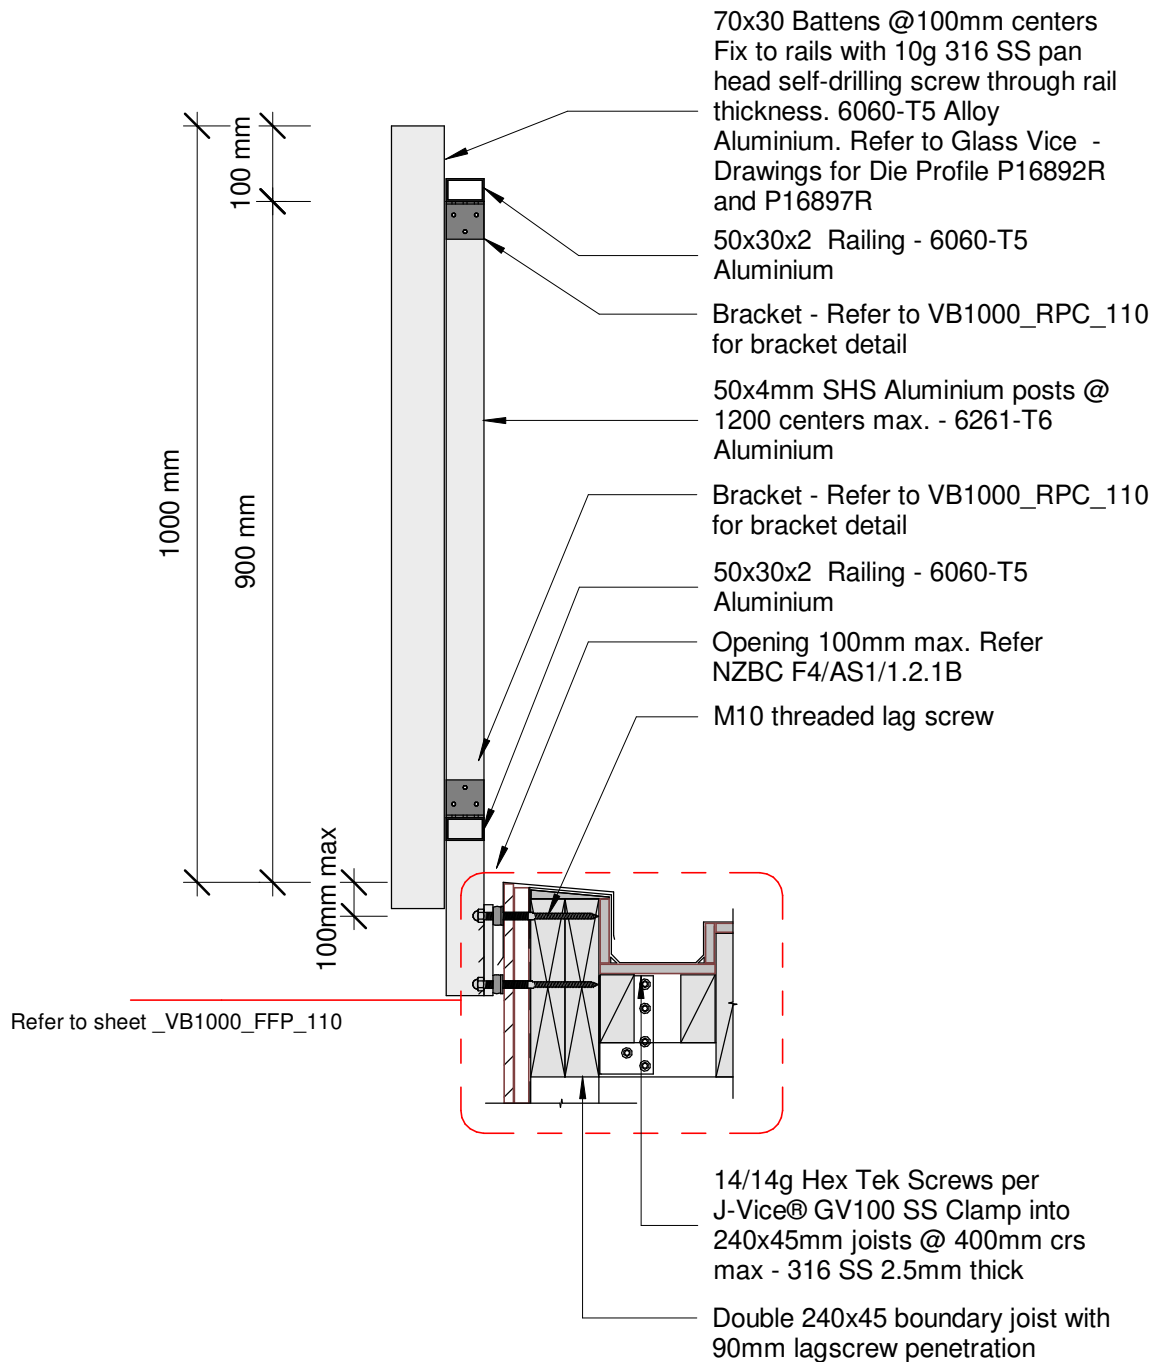

08 Nov 2019 14:52

© 2019. The copyright of this document is the property of Glass Vice Limited and shall not be reproduced, copied, loaned or disposed of directly, or indirectly, nor used for any purpose other than that for which it is specifically furnished without prior consent.

gv_vertbatt_Corey.rvt
All dimensions in millimetres

Vertical Battens

1000mm High Face Fixed into Timber

Section - Face Fix 190 Standoff Vertical Batten 1M Residential Barrier

Date: October 2019

Scale: 1 : 10

Issue 01

www.glassvice.com
Phone +64 9 414 6565
info@glassvice.com

_VB1000_170