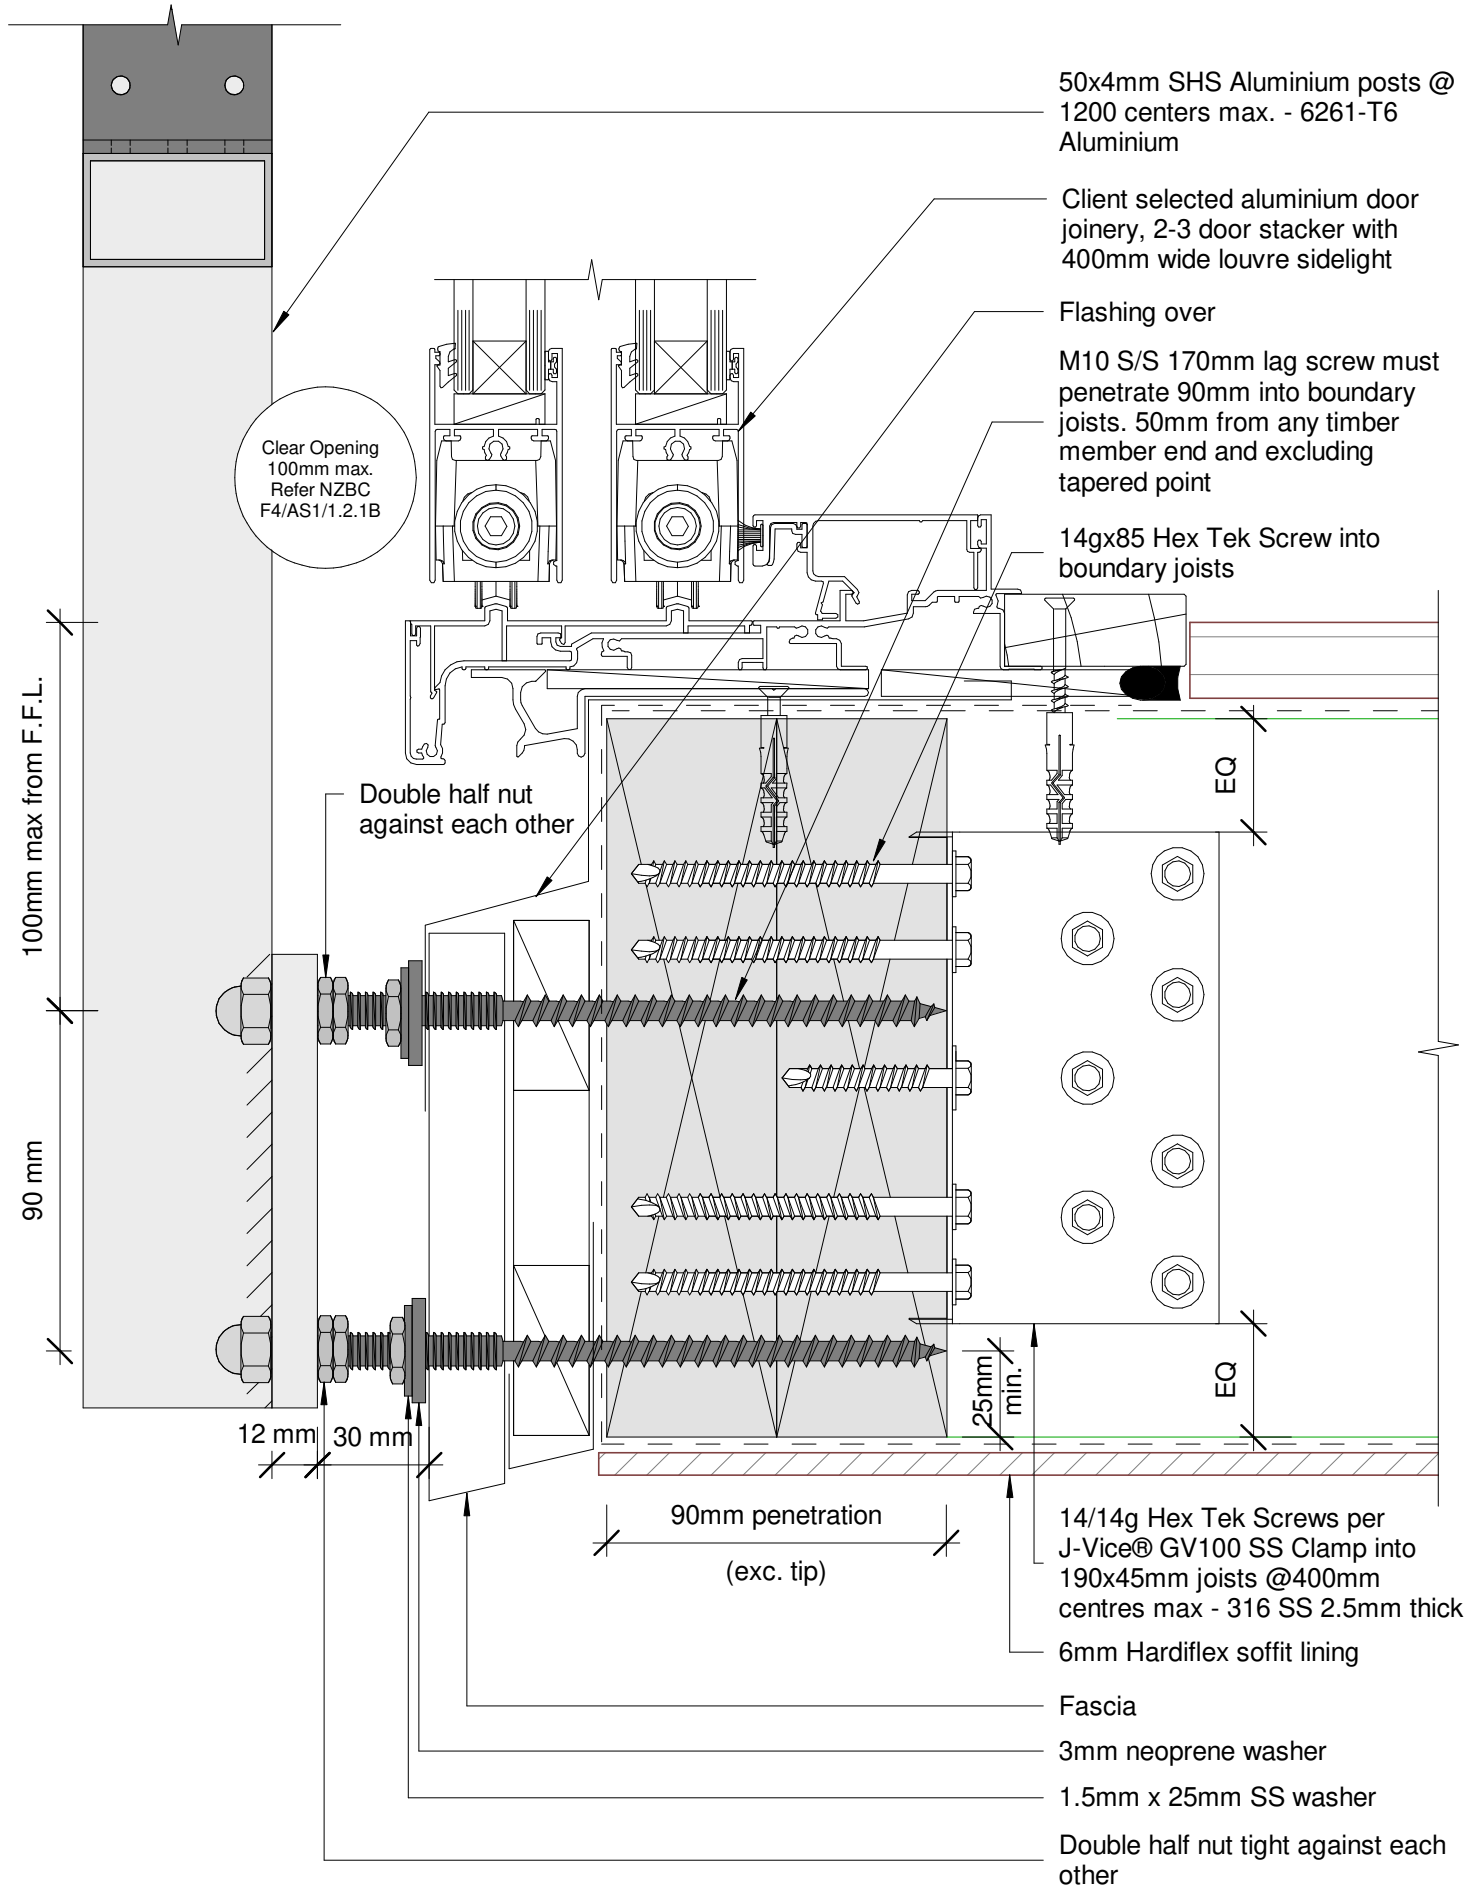

08 Nov 2019 14:52

© 2019. The copyright of this document is the property of Glass Vice Limited and shall not be reproduced, copied, loaned or disposed of directly, or indirectly, nor used for any purpose other than that for which it is specifically furnished without prior consent.

gv_vertbatt_Corey.rvt
All dimensions in millimetres

Vertical Battens

1000mm High Face Fixed into Timber

Detail - Face Fix 190 Double Joist with Door

Date: October 2019
Scale: 1 : 2
Issue 01

www.glassvice.com
Phone +64 9 414 6565
info@glassvice.com

_VB1000_FFD_110