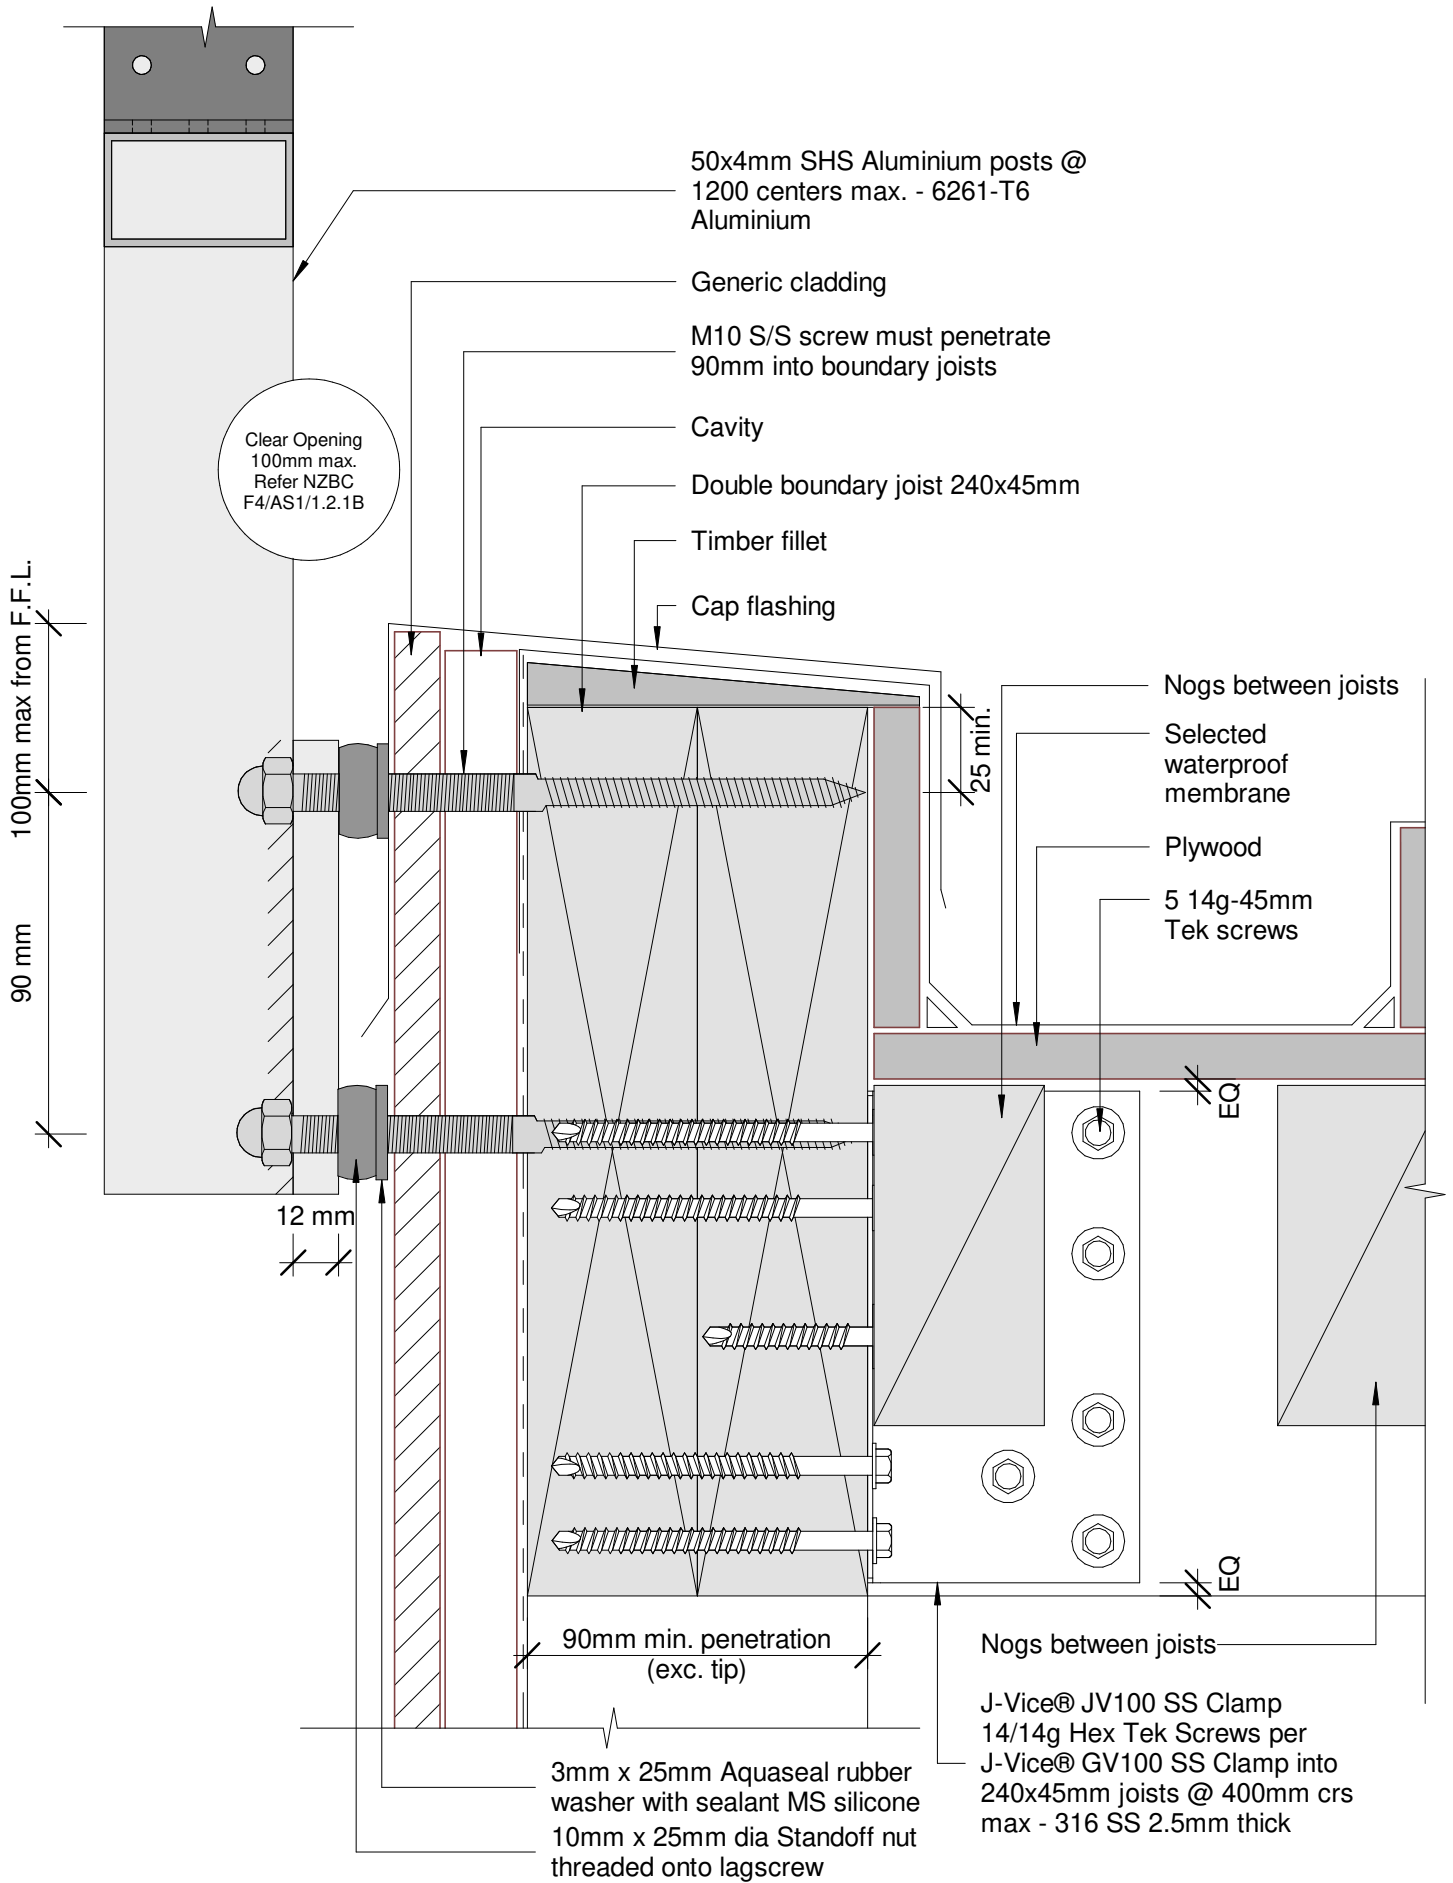

08 Nov 2019 14:52

© 2019. The copyright of this document is the property of Glass Vice Limited and shall not be reproduced, copied, loaned or disposed of directly, or indirectly, nor used for any purpose other than that for which it is specifically furnished without prior consent.

gv_vertbatt_Corey.rvt
All dimensions in millimetres

**GLASS
VICE®**

Vertical Battens

1100mm High Face Fixed into Timber

Detail - Face Fix Double Joist 190 Standoff 1M Standoff 1.1M Residential Barrier_VB1100_FFP_110

Date: October 2019

Scale: 1 : 2

Issue 01

www.glassvice.com

Phone +64 9 414 6565

info@glassvice.com