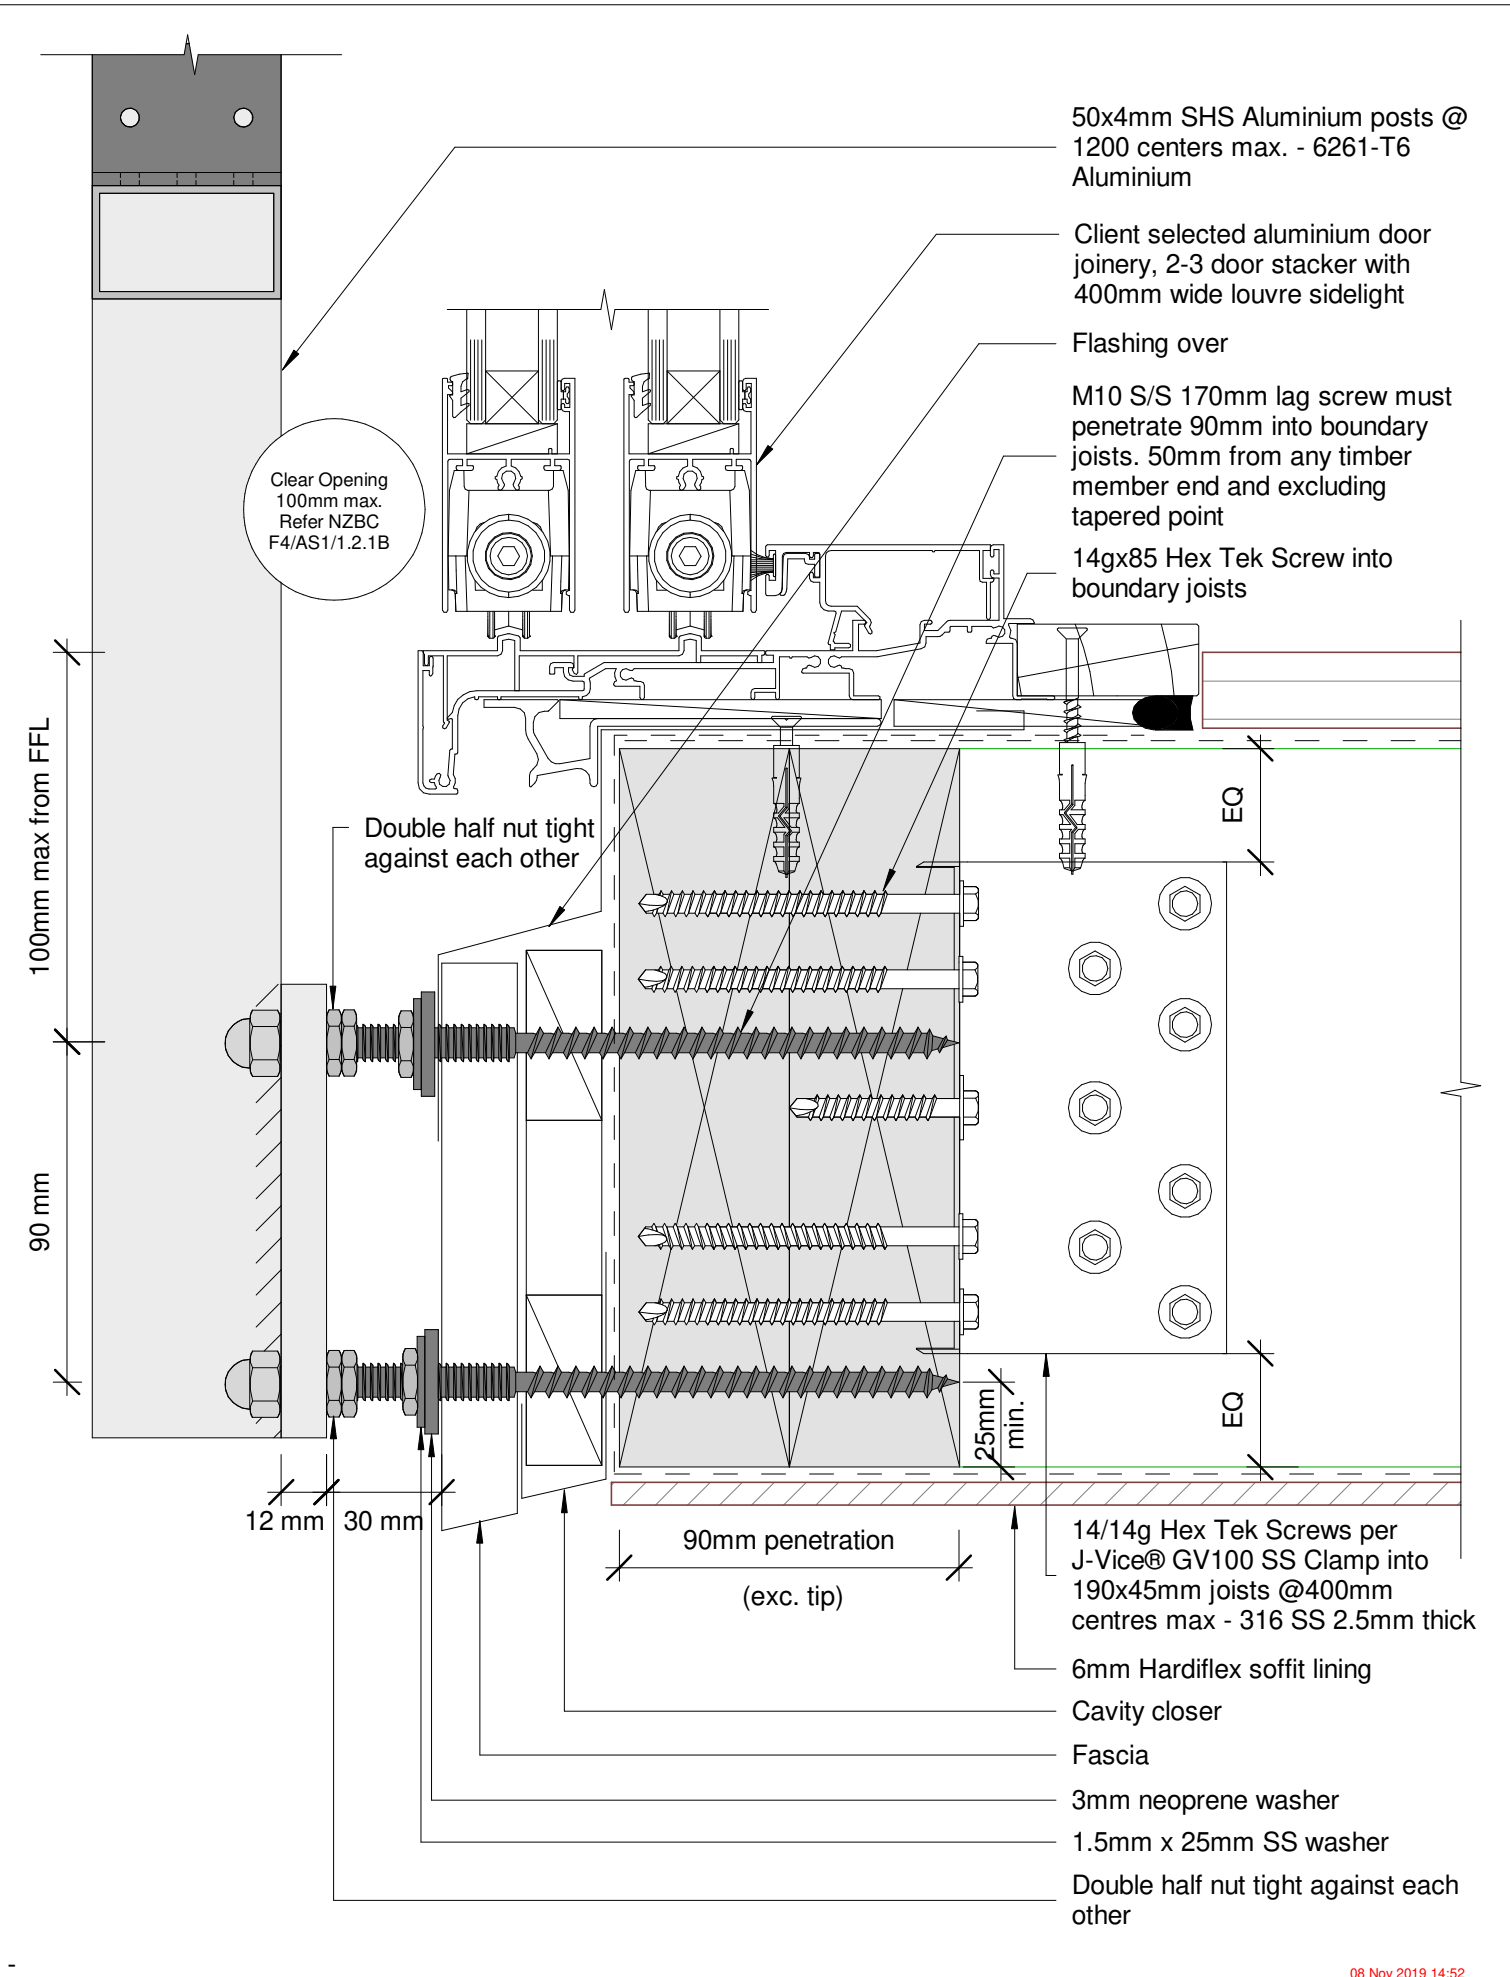

08 Nov 2019 14:52

© 2019. The copyright of this document is the property of Glass Vice Limited and shall not be reproduced, copied, loaned or disposed of directly, or indirectly, nor used for any purpose other than that for which it is specifically furnished without prior consent.

gv_vertbatt_Corey.rvt
All dimensions in millimetres

Vertical Battens

1100mm High Face Fixed into Timber

Detail - Face Fix 190 Double Joist with Door 1.1M Residential Barrier

Date: October 2019

Scale: 1 : 2

Issue 01

www.glassvice.com

Phone +64 9 414 6565

info@glassvice.com

_VB1100_FFD_110