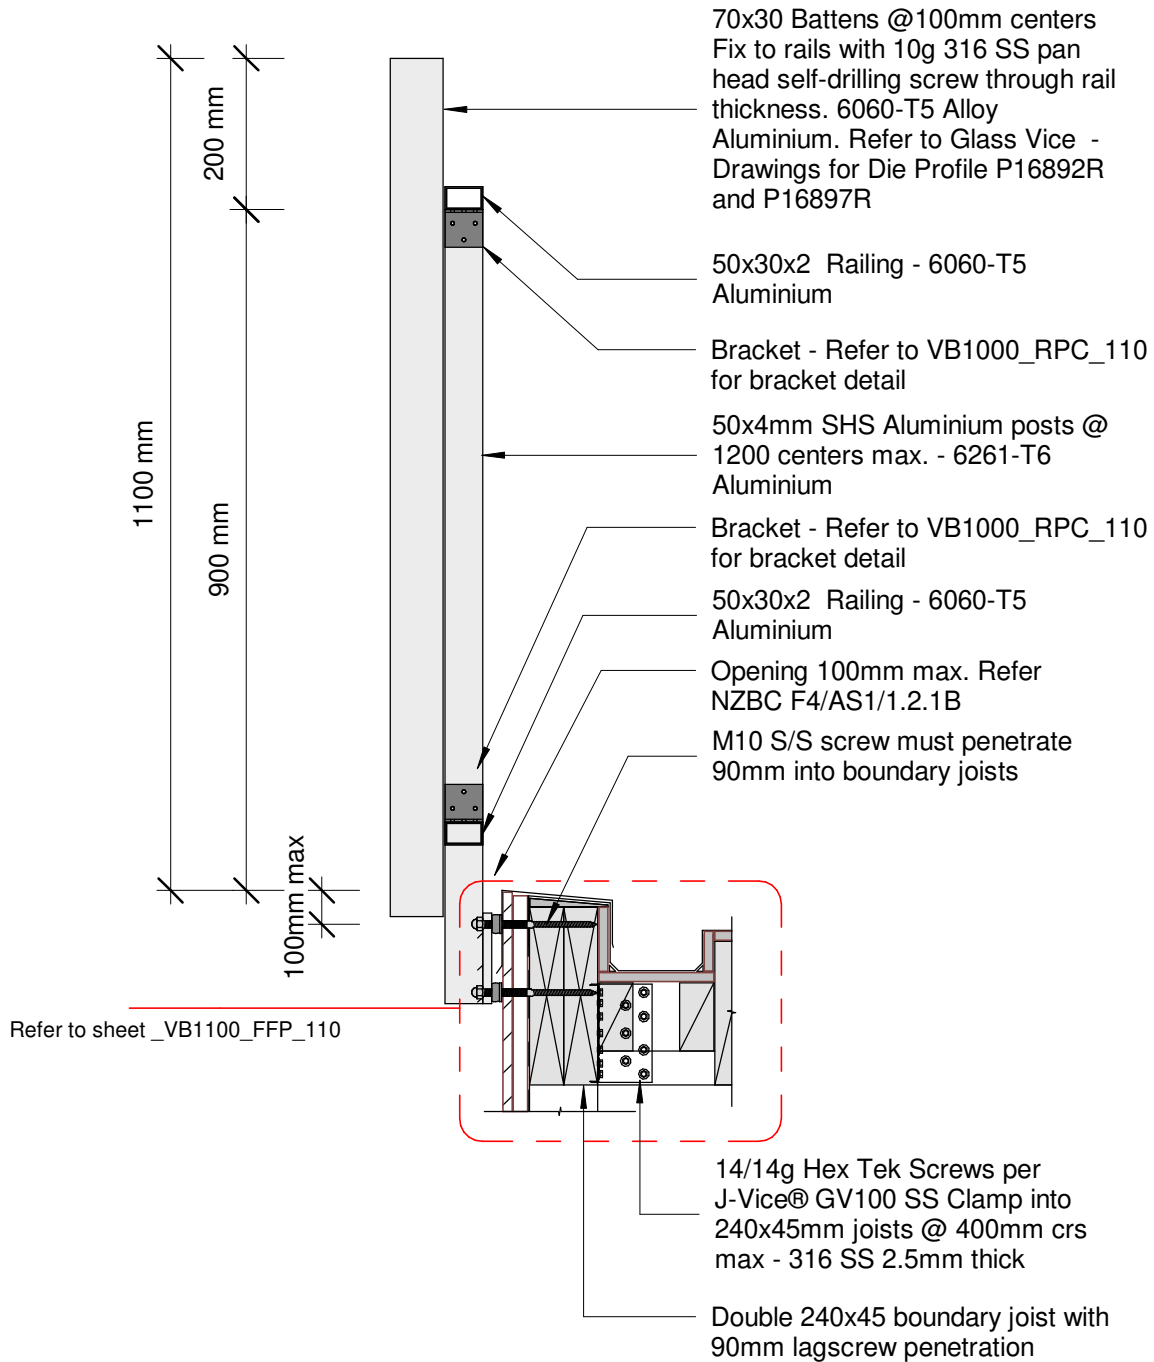

08 Nov 2019 14:52

© 2019. The copyright of this document is the property of Glass Vice Limited and shall not be reproduced, copied, loaned or disposed of directly, or indirectly, nor used for any purpose other than that for which it is specifically furnished without prior consent.

gv_vertbatt_Corey.rvt
All dimensions in millimetres

Vertical Battens

1100mm High Face Fixed into Timber

Section - Face Fix 190 Standoff Vertical Batten 1.1M Residential Barrier

Date: October 2019

Scale: 1 : 10

Issue 01

www.glassvice.com
Phone +64 9 414 6565
info@glassvice.com

_VB1100_170