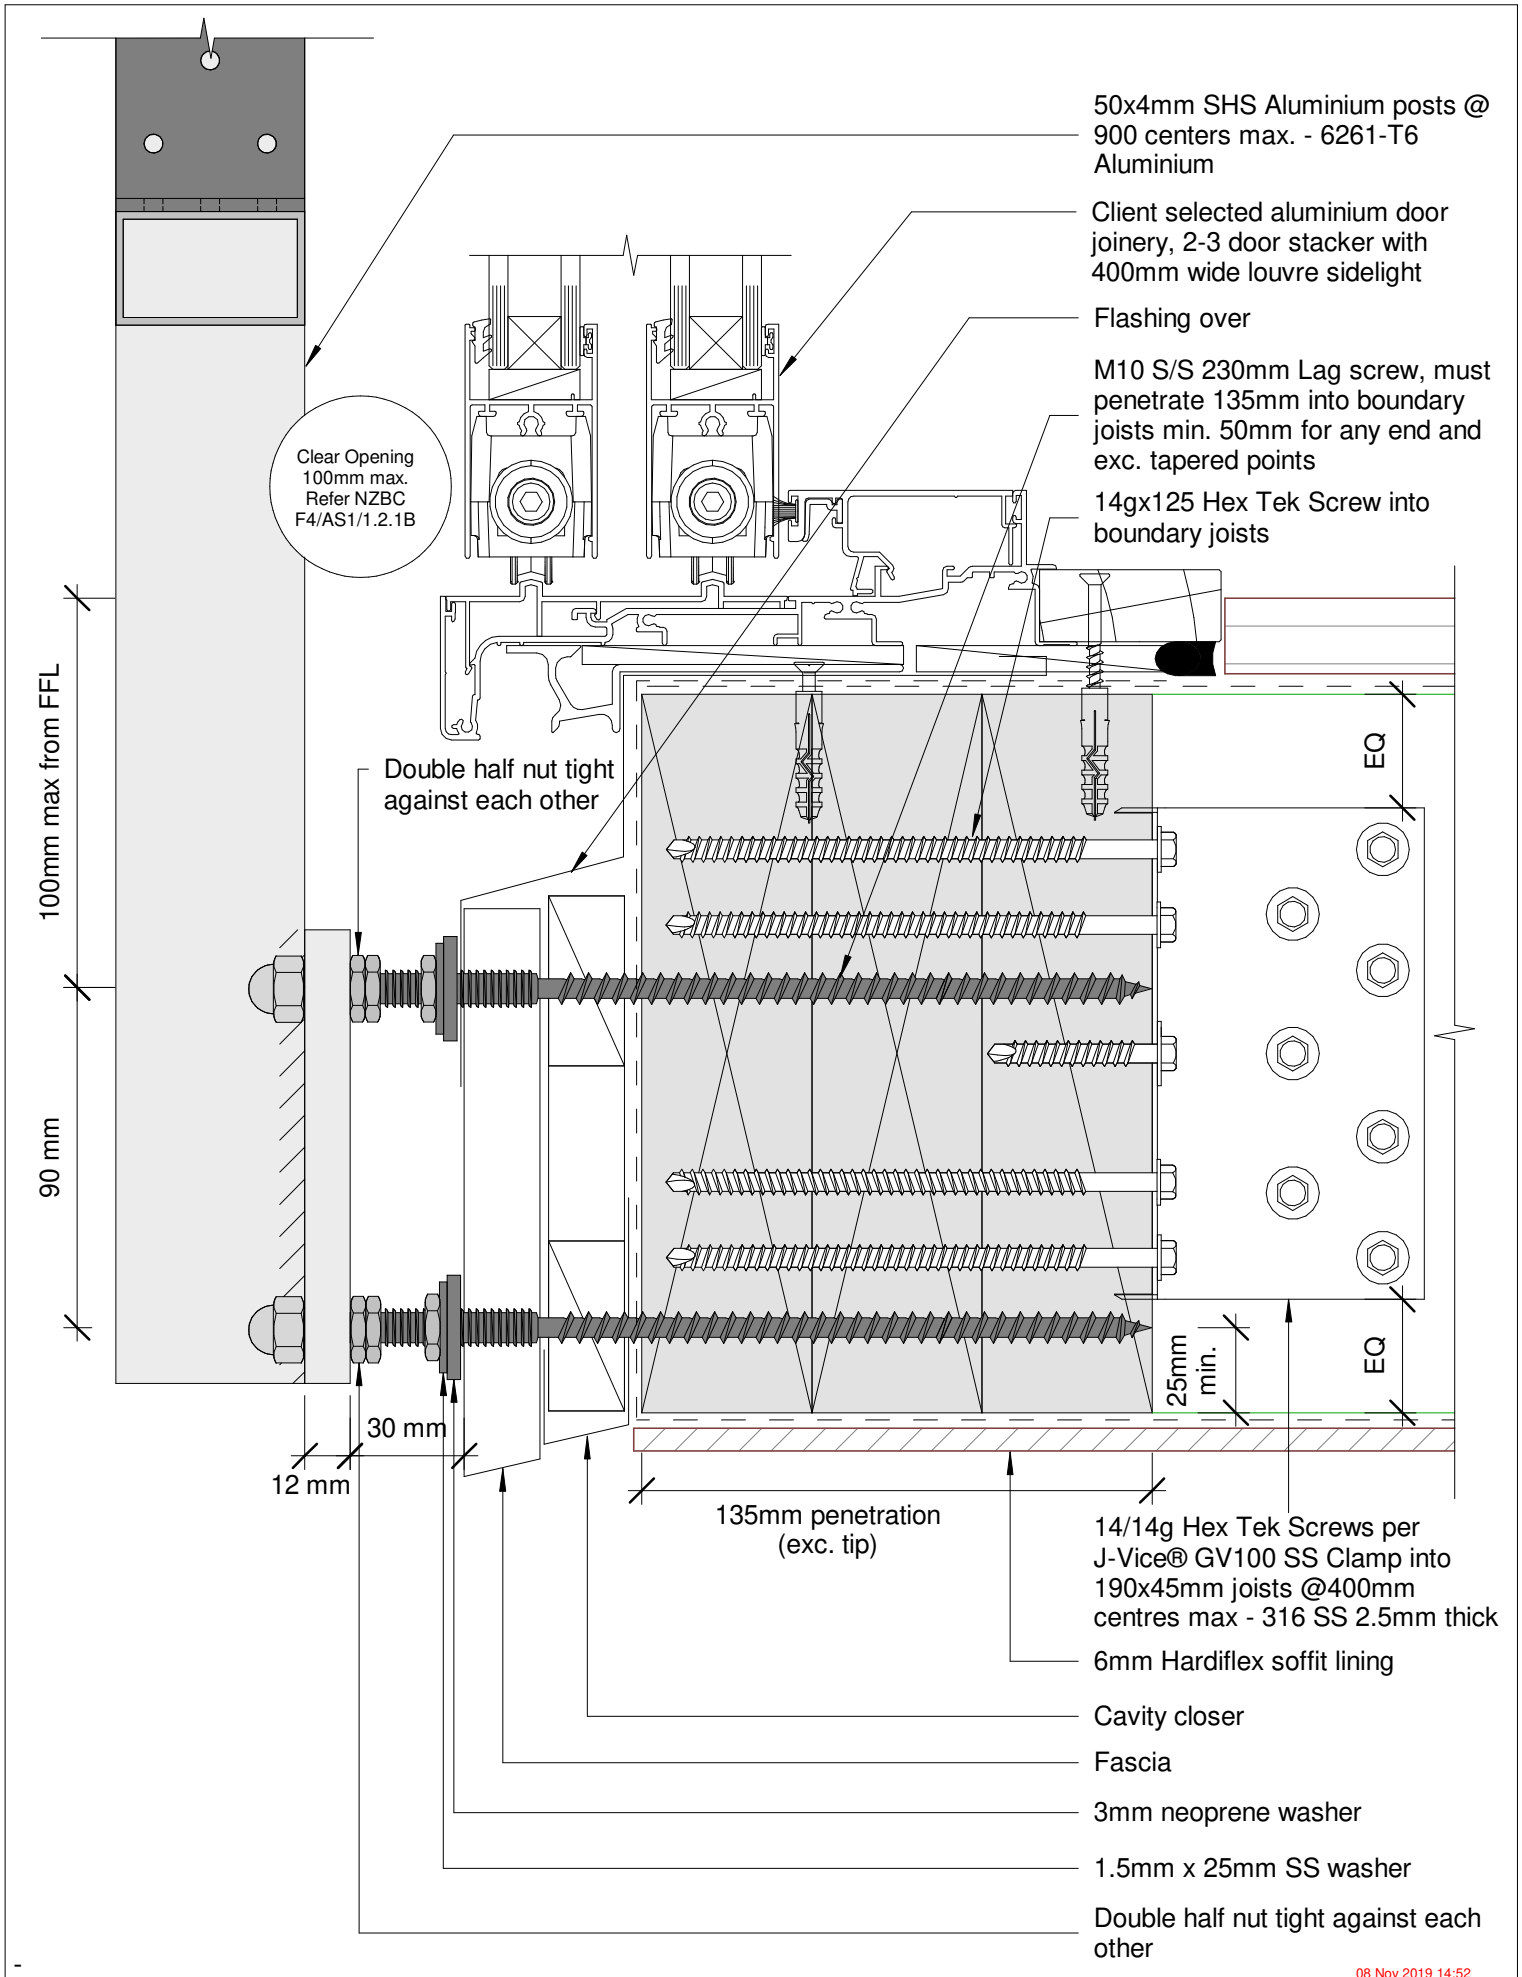

## 1200mm High Face Fixed into Timber

Date: October 2019

Scale: 1 : 10

Issue 01

www.glassvice.com  
Phone +64 9 414 6565  
info@glassvice.com

Section - Face Fix 190 Standoff Vertical Batten 1.2M Residential Barrier - 300 Top Rail\_VB1209\_170