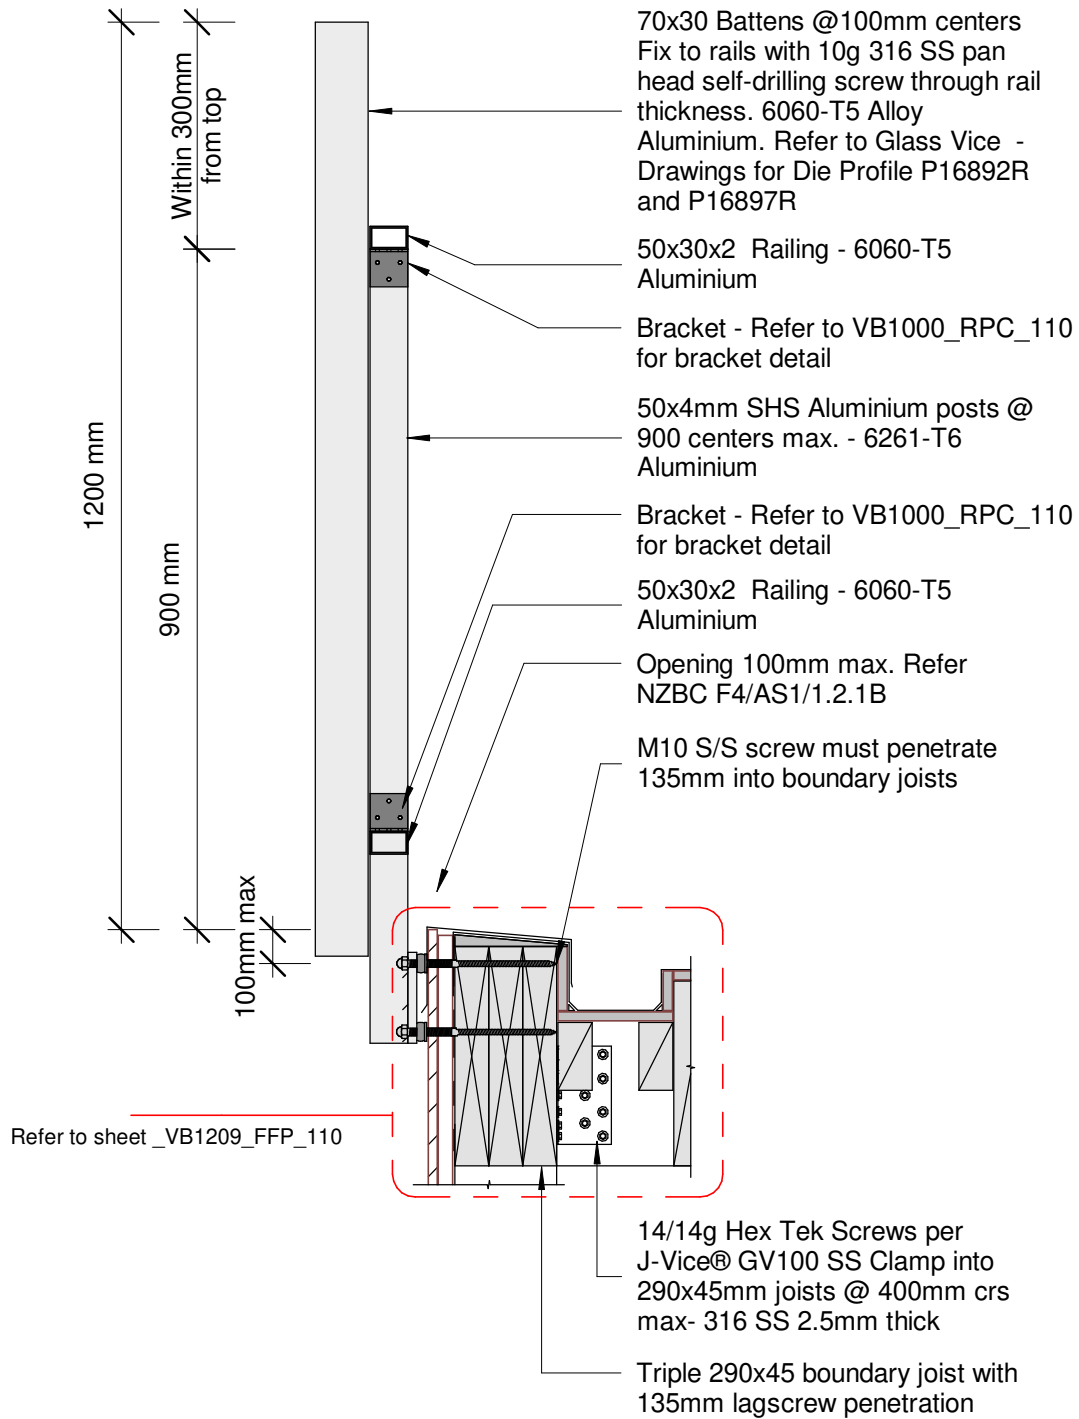

08 Nov 2019 14:52

© 2019. The copyright of this document is the property of Glass Vice Limited and shall not be reproduced, copied, loaned or disposed of directly, or indirectly, nor used for any purpose other than that for which it is specifically furnished without prior consent.

gv_vertbatt_Corey.rvt
All dimensions in millimetres

Vertical Battens

1200mm High Face Fixed into Timber

Date: October 2019

Scale: 1 : 10

Issue 01

www.glassvice.com
Phone +64 9 414 6565
info@glassvice.com

Section - Face Fix 190 Standoff Vertical Batten 1.2M Residential Barrier - 300 Top Rail_VB1209_170