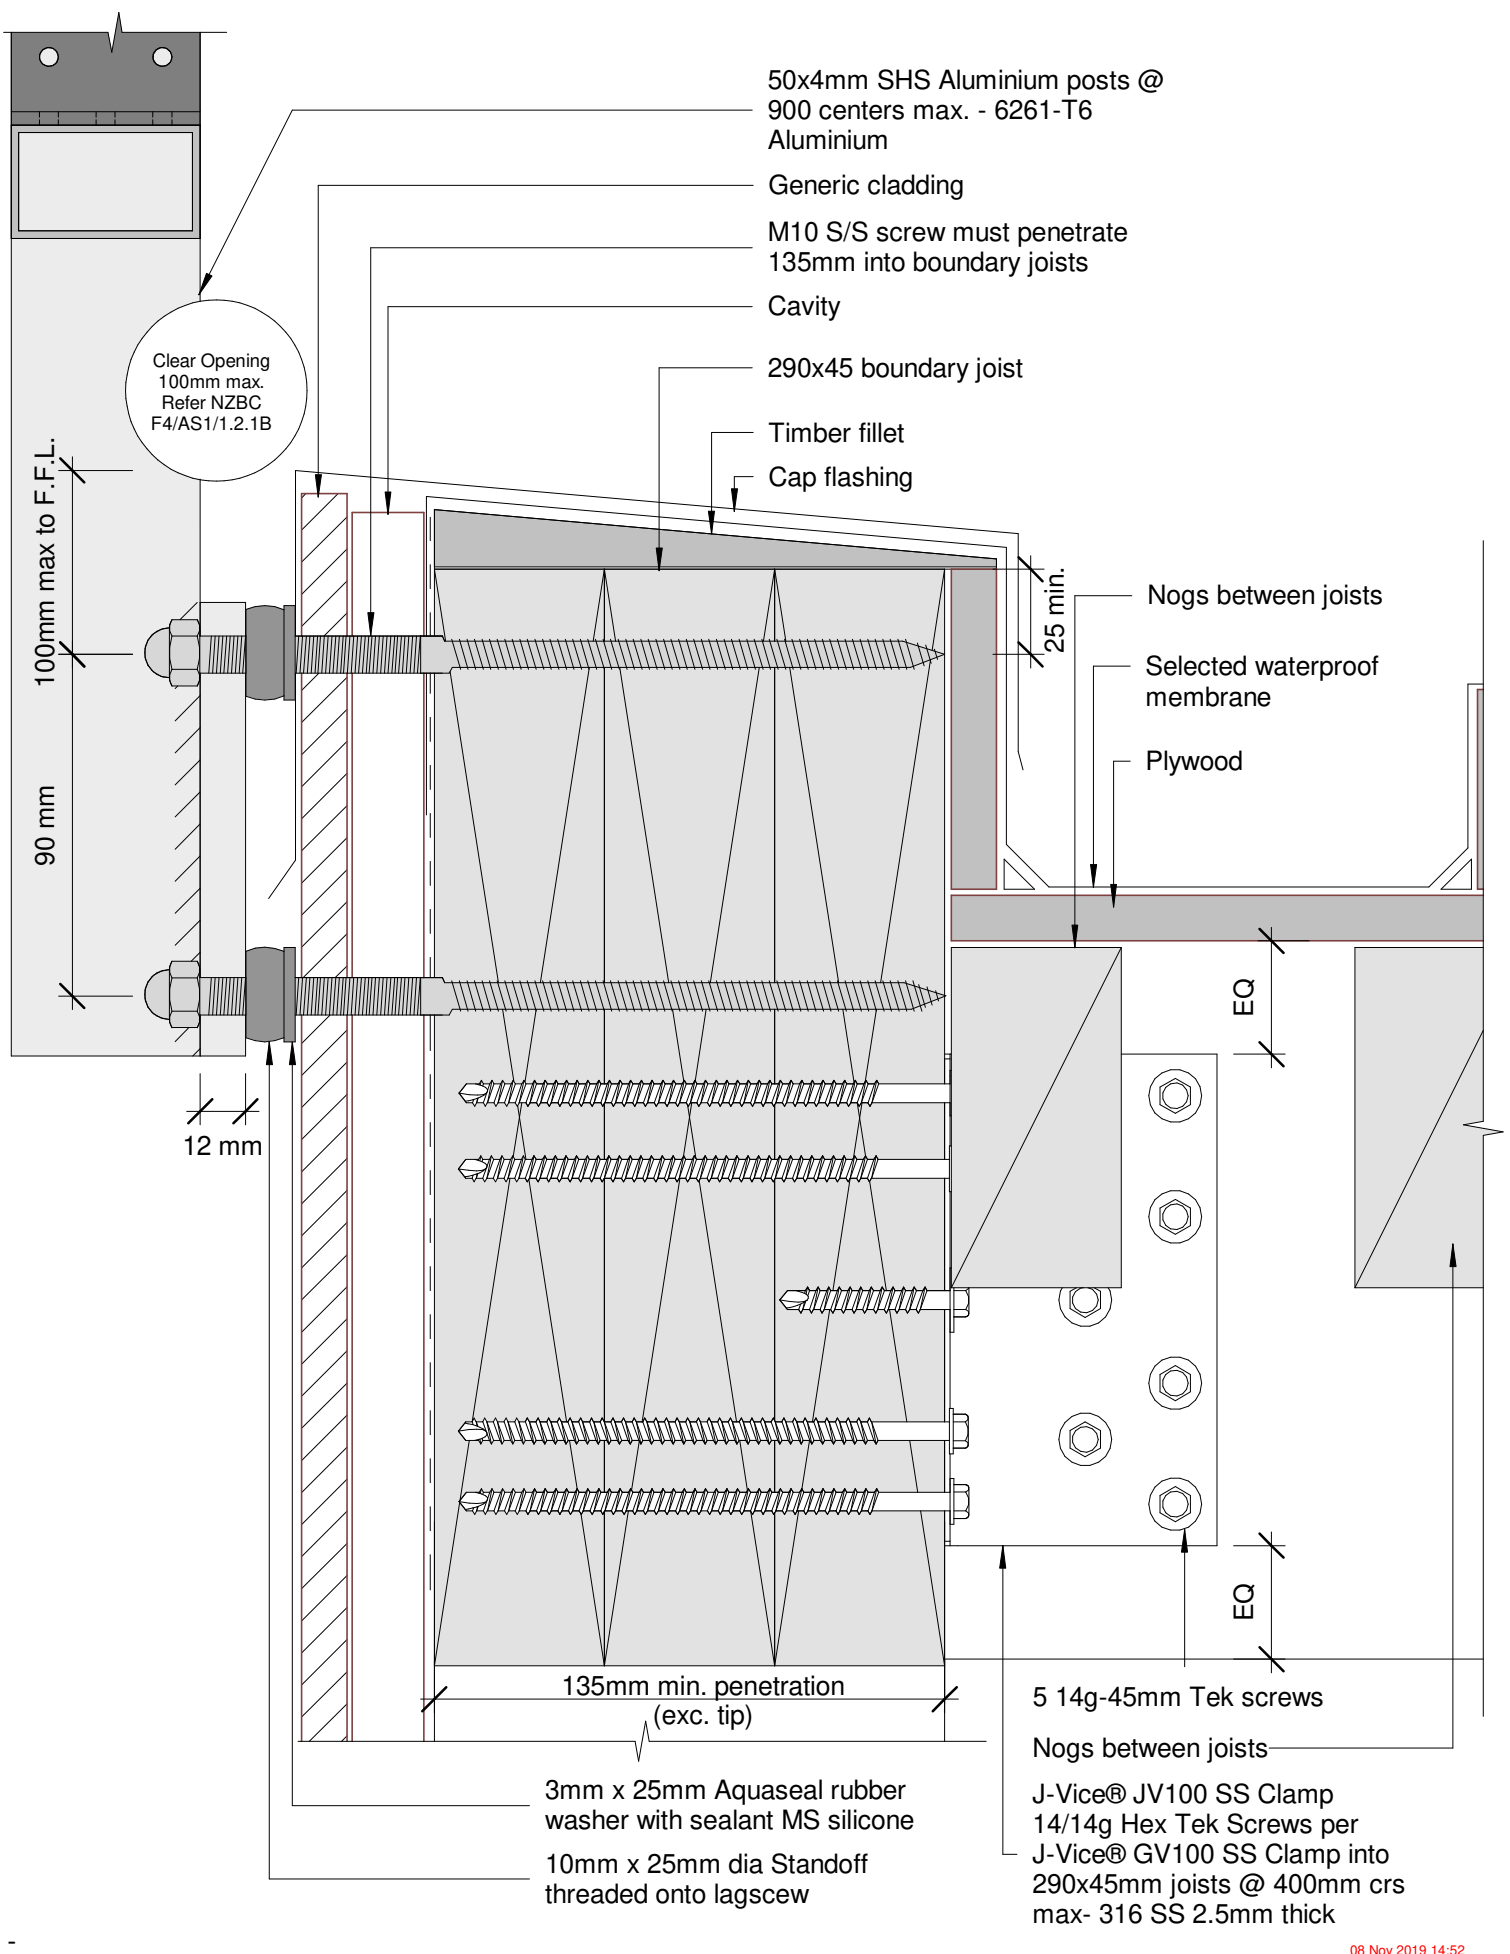

## 1200mm High Face Fixed into Timber

Detail - Face Fix 190 Triple Joist with Door 1.2M Residential Barrier - 300 Top Rail MB1209\_FFD\_110

Date: October 2019

Scale: 1 : 2

Issue 01

www.glassvice.com  
Phone +64 9 414 6565  
info@glassvice.com

gv\_vertbatt\_Corey.rvt  
All dimensions in millimetres