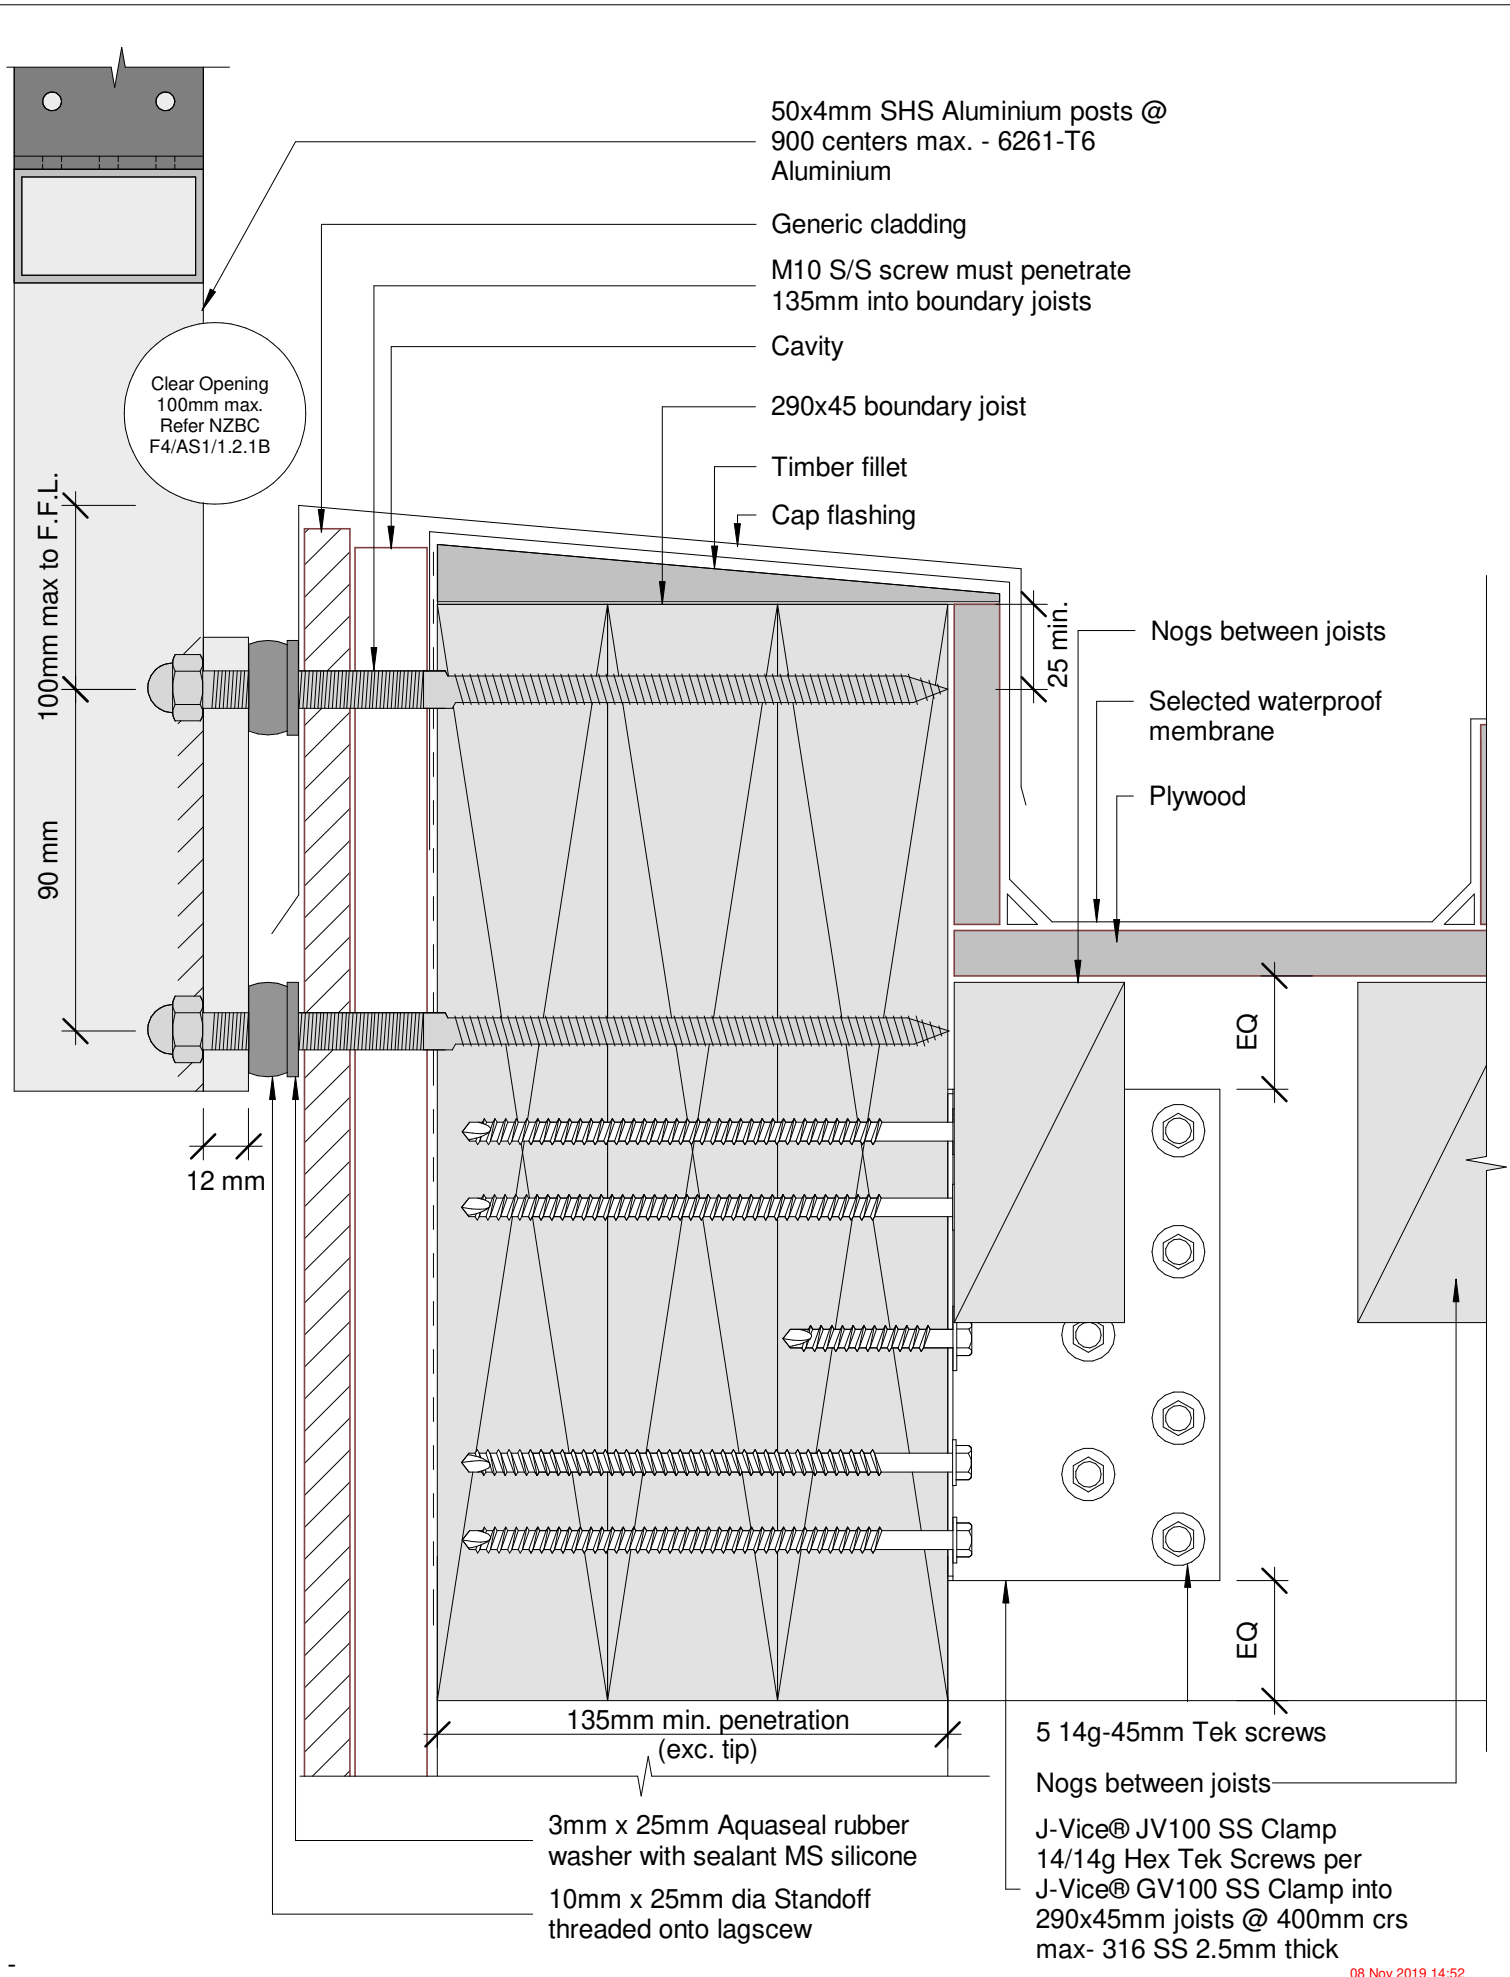

08 Nov 2019 14:52

© 2019. The copyright of this document is the property of Glass Vice Limited and shall not be reproduced, copied, loaned or disposed of directly, or indirectly, nor used for any purpose other than that for which it is specifically furnished without prior consent.

gv_vertbatt_Corey.rvt
All dimensions in millimetres

Vertical Battens

1800mm High Face Fixed into Timber

Detail - Face Fix Triple Joist 190 Standoff 1.8M Residential Barrier

Date: October 2019
Scale: 1 : 2
Issue 01

www.glassvice.com
Phone +64 9 414 6565
info@glassvice.com

_VB1800_FFP_110