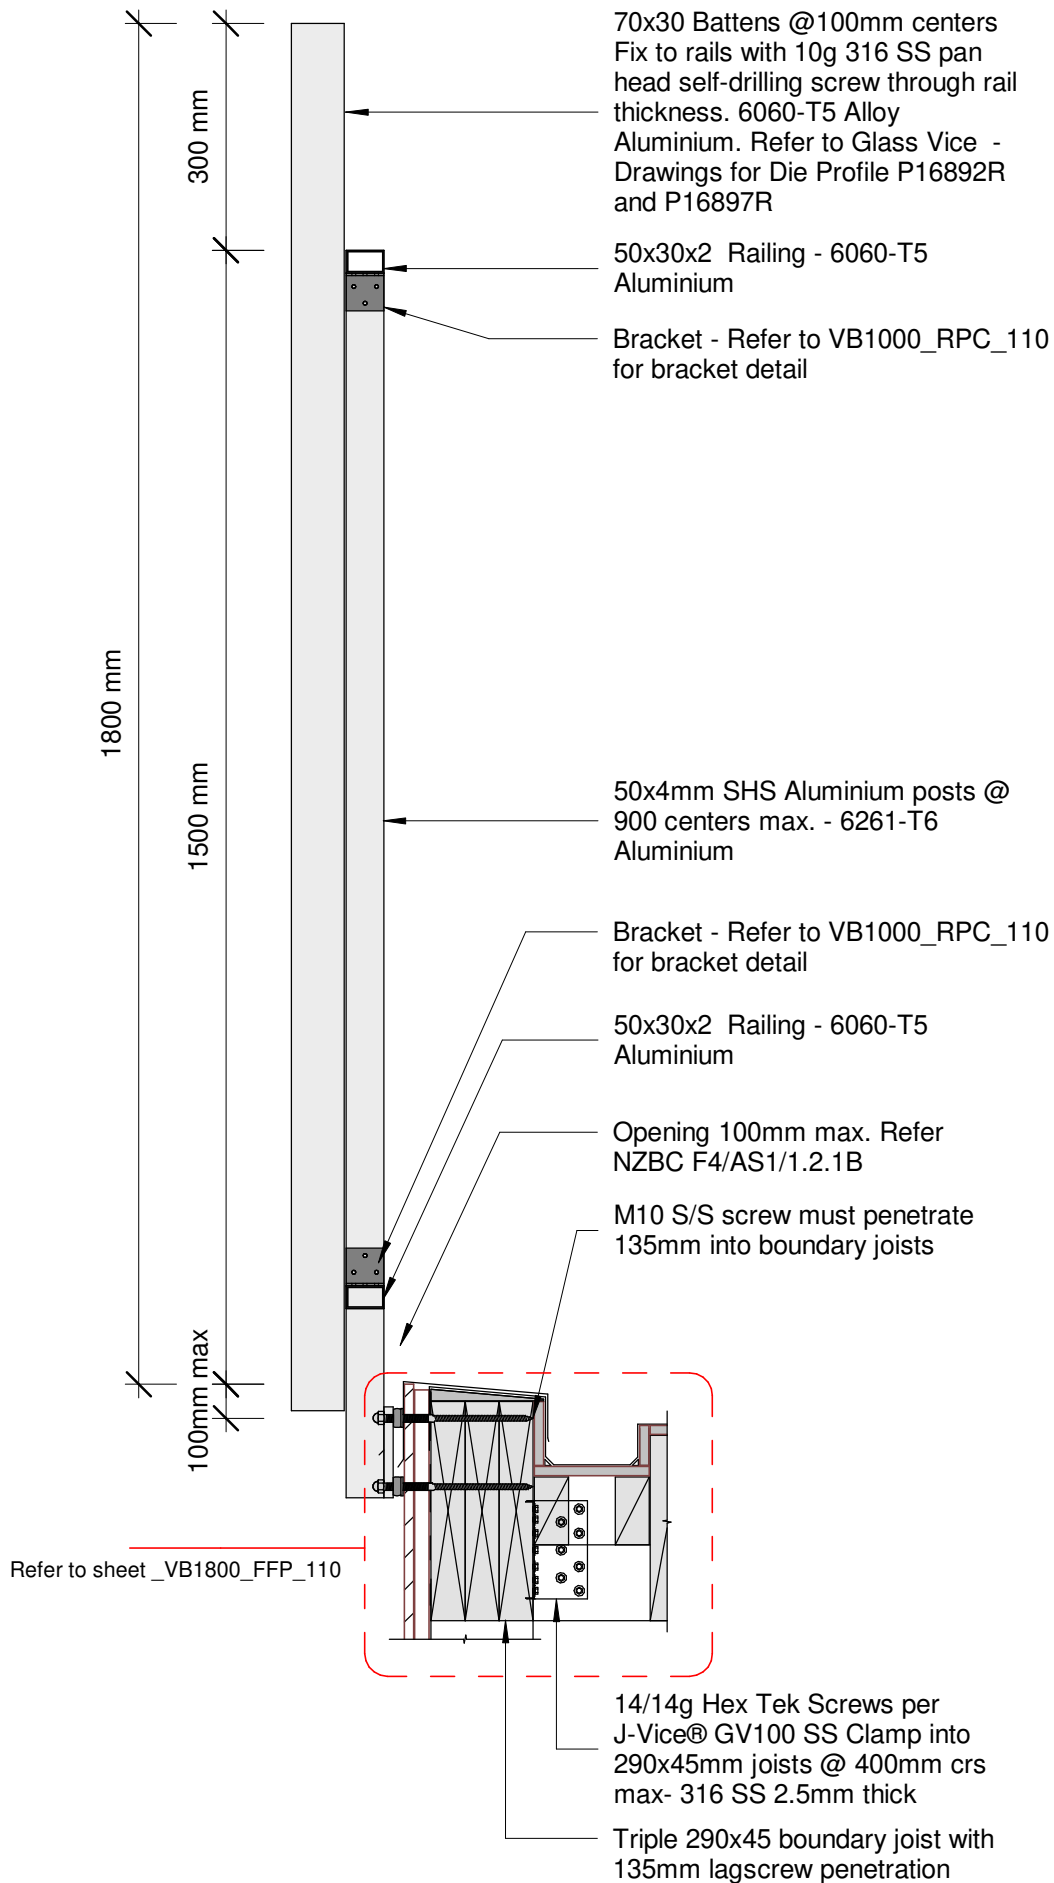

08 Nov 2019 14:52

© 2019. The copyright of this document is the property of Glass Vice Limited and shall not be reproduced, copied, loaned or disposed of directly, or indirectly, nor used for any purpose other than that for which it is specifically furnished without prior consent.

gv_vertbatt_Corey.rvt
All dimensions in millimetres

Vertical Battens

1800mm High Face Fixed into Timber

Section - Face Fix 190 Standoff Vertical Batten 1.8M Residential Barrier

Date: October 2019

Scale: 1 : 10

Issue 01

www.glassvice.com
Phone +64 9 414 6565
info@glassvice.com

_VB1800_170