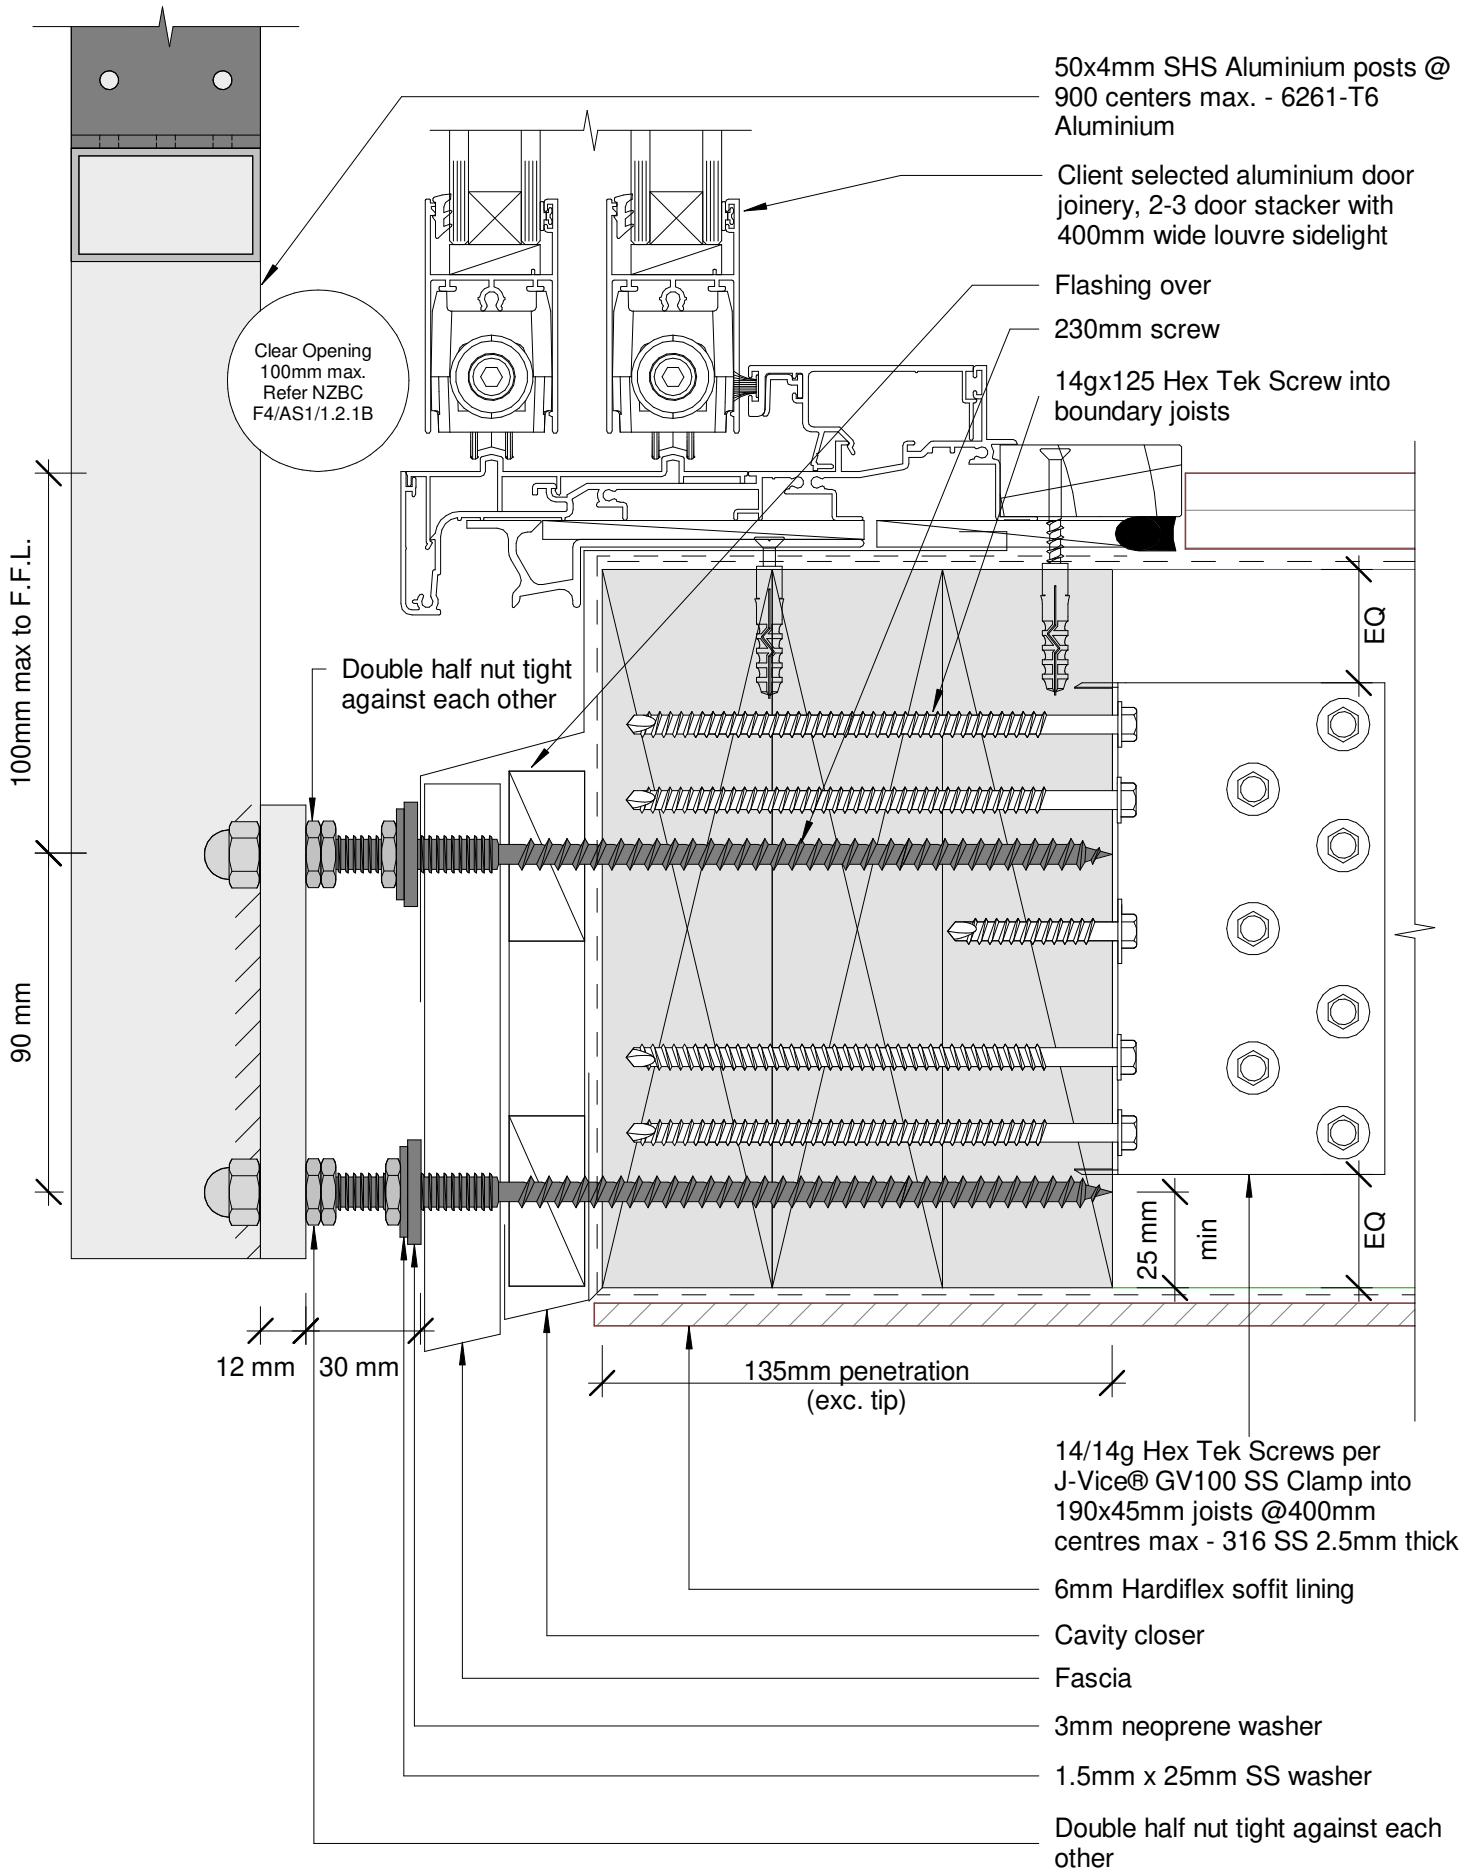

08 Nov 2019 14:52

© 2019. The copyright of this document is the property of Glass Vice Limited and shall not be reproduced, copied, loaned or disposed of directly, or indirectly, nor used for any purpose other than that for which it is specifically furnished without prior consent.

gv_vertbatt_Corey.rvt
All dimensions in millimetres

Vertical Battens

1800mm High Face Fixed into Timber

Detail - Face Fix 190 Triple Joist with Door 1.8M Residential Barrier

Date: October 2019
Scale: 1 : 2

www.glassvice.com
Phone +64 9 414 6565
info@glassvice.com

Issue 01

_VB1800_FFD_110